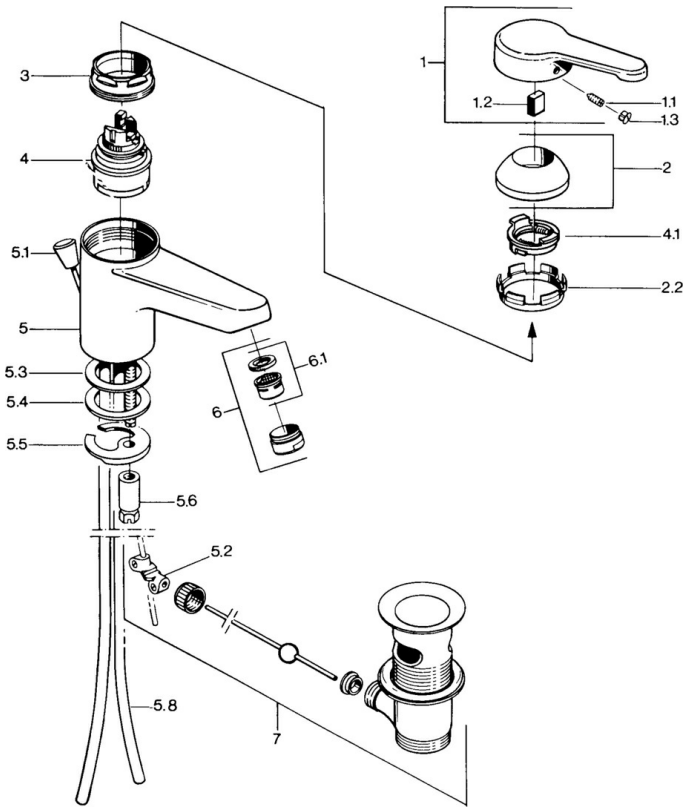

EAN: 4015474606647  
[static.hansa.com/0309210142](https://static.hansa.com/0309210142)

- Washbasin
- Single-lever
- Deck mounted
- Aranja/Edelmessing
- Fixed spout
- Single operating lever/handle, Hot/Cold symbols
- Pop-up waste with draw-rod
- Copper inlet pipes

## Technical data

### Technical properties

DN-size (nominal dimension)	<b>DN15</b>
Hot water supply	<b>max. +80°C</b>
Working pressure	<b>0.5-10 bar</b>
Connection size	<b>Ø10</b>
Projection	<b>124 mm</b>
Material	<b>Brass</b>

### SP03092101

	Name	Code
1	Lever, L=99 mm, (-2011)	59913768
1.1	Screw, M5x8, SW2.5	59904755
1.2	Bushing	59904778
1.3	Plug, hot/cold	59906705
2	Covering cap	59906563
2.2	Fixing sleeve	59906695
3	Eye screw, M50x1, SW45	59904775
4	Cartridge, 4.8 eco	59904601
4.1	Hot water limiter	59904759
5.2	Swivel joint	59904624
5.3	Gasket, 45x36x2 Discontinued	59905034
5.3	O-ring, d 38x3.5	59910236
5.4	Gasket, 48x33.5x2	59902283
5.5	Fixing plate	59904765
5.6	Screw, M8x1, SW13	59904766
5.7	Fixing set	59910749
5.8	Pipe Discontinued	59910030
6	Aerator, M24x1 STD CC A Edelmessing Discontinued	59906580
6	Aerator, M24x1 A White Discontinued	59905419
6	Aerator, M24x1 STD HC A	59902366
6.1	Aerator, M22/24 A	59902081
7	Pop-up waste Edelmessing Discontinued	59906734
7	Pop-up waste	59904620
N.I.	Washer with chain holder	59902219
N.I.	Plug	59906910