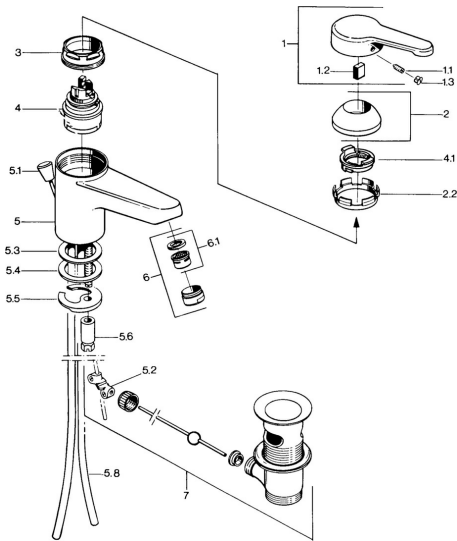

EAN: 4015474606647  
[static.hansa.com/0309210142](https://static.hansa.com/0309210142)

- Washbasin
- Single-lever
- Deck mounted
- Aranja/Edelmessing
- Fixed spout
- Single operating lever/handle, Hot/Cold symbols
- Pop-up waste with draw-rod
- Copper inlet pipes

### Technical properties

DN-size (nominal dimension)	<b>DN15</b>
Hot water supply	<b>max. +80°C</b>
Working pressure	<b>0.5-10 bar</b>
Connection size	<b>Ø10</b>
Projection	<b>124 mm</b>
Material	<b>Brass</b>

## Spare parts

### SP03092101

	Name	Code
1	Lever, L=99 mm, (-2011)	59913768
1.1	Screw, M5x8, SW2.5	59904755
1.2	Bushing	59904778
1.3	Plug, hot/cold	59906705
2	Covering cap	59906563
2.2	Fixing sleeve	59906695
3	Eye screw, M50x1, SW45	59904775
4	Cartridge, 4.8 eco	59904601
4.1	Hot water limiter	59904759
5.2	Swivel joint	59904624
5.3	Gasket, 45x36x2 Discontinued	59905034
5.3	O-ring, d 38x3.5	59910236
5.4	Gasket, 48x33.5x2	59902283
5.5	Fixing plate	59904765
5.6	Screw, M8x1, SW13	59904766
5.7	Fixing set	59910749
5.8	Pipe Discontinued	59910030
6	Aerator, M24x1 STD CC A Edelmessing Discontinued	59906580
6	Aerator, M24x1 A White Discontinued	59905419
6	Aerator, M24x1 STD HC A	59902366
6.1	Aerator, M22/24 A	59902081
7	Pop-up waste Edelmessing Discontinued	59906734
7	Pop-up waste	59904620
N.I.	Washer with chain holder	59902219
N.I.	Plug	59906910