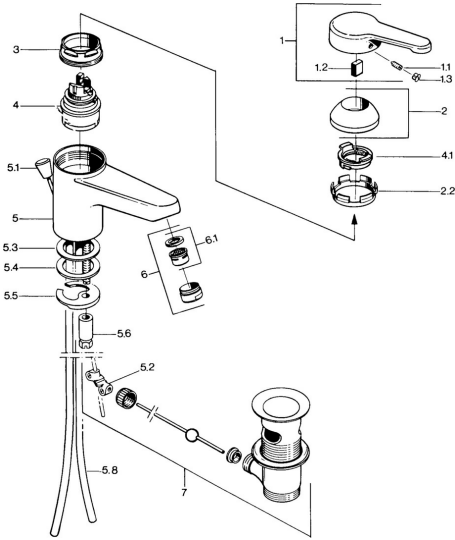

EAN: 4015474579408
static.hansa.com/03092101

- Washbasin
- Single-lever
- Deck mounted
- Chrome
- Fixed spout
- Single operating lever/handle, Hot/Cold symbols
- Pop-up waste with draw-rod
- Copper inlet pipes

Technical data

Technical properties

DN-size (nominal dimension)	DN15
Hot water supply	max. +80°C
Working pressure	0.5-10 bar
Connection size	Ø10
Projection	124 mm
Material	Brass

Regulations

EN standard	EN 817
-------------	---------------

Spare parts

SP03092101

	Name	Code
1	Lever, L=99 mm, (-2011)	59913768
1.1	Screw, M5x8, SW2.5	59904755
1.2	Bushing	59904778
1.3	Plug, hot/cold	59906705
2	Covering cap	59906563
2.2	Fixing sleeve	59906695
3	Eye screw, M50x1, SW45	59904775
4	Cartridge, 4.8 eco	59904601
4.1	Hot water limiter	59904759
5.2	Swivel joint	59904624
5.3	Gasket, 45x36x2 Discontinued	59905034
5.3	O-ring, d 38x3.5	59910236
5.4	Gasket, 48x33.5x2	59902283
5.5	Fixing plate	59904765
5.6	Screw, M8x1, SW13	59904766
5.7	Fixing set	59910749
5.8	Pipe Discontinued	59910030
6	Aerator, M24x1 STD CC A Edelmessing Discontinued	59906580
6	Aerator, M24x1 A White Discontinued	59905419
6	Aerator, M24x1 STD HC A	59902366
6.1	Aerator, M22/24 A	59902081
7	Pop-up waste Edelmessing Discontinued	59906734
7	Pop-up waste	59904620
N.I.	Washer with chain holder	59902219
N.I.	Plug	59906910