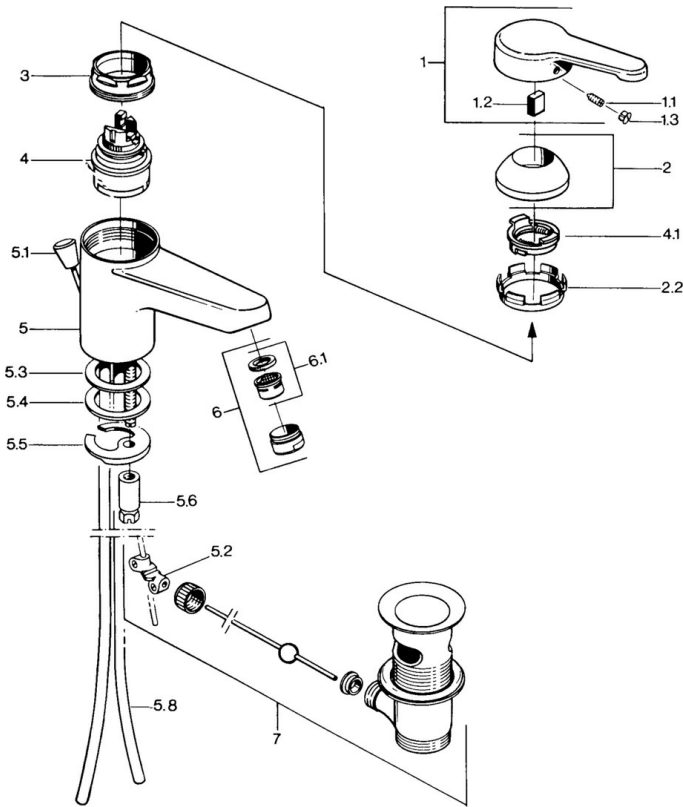

EAN: 4015474579408
static.hansa.com/03092101

- Washbasin
- Single-lever
- Deck mounted
- Chrome
- Fixed spout
- Single operating lever/handle, Hot/Cold symbols
- Pop-up waste with draw-rod
- Copper inlet pipes

Technical data

Technical properties

DN-size (nominal dimension)	DN15
Hot water supply	max. +80°C
Working pressure	0.5-10 bar
Connection size	Ø10
Projection	124 mm
Material	Brass

Regulations

EN standard	EN 817
-------------	---------------

Spare parts

SP03092101

	Name	Code
1	Lever, L=99 mm, (-2011)	59913768
1.1	Screw, M5x8, SW2.5	59904755
1.2	Bushing	59904778
1.3	Plug, hot/cold	59906705
2	Covering cap	59906563
2.2	Fixing sleeve	59906695
3	Eye screw, M50x1, SW45	59904775
4	Cartridge, 4.8 eco	59904601
4.1	Hot water limiter	59904759
5.2	Swivel joint	59904624
5.3	Gasket, 45x36x2 Discontinued	59905034
5.3	O-ring, d 38x3.5	59910236
5.4	Gasket, 48x33.5x2	59902283
5.5	Fixing plate	59904765
5.6	Screw, M8x1, SW13	59904766
5.7	Fixing set	59910749
5.8	Pipe Discontinued	59910030
6	Aerator, M24x1 STD CC A Edelmessing Discontinued	59906580
6	Aerator, M24x1 A White Discontinued	59905419
6	Aerator, M24x1 STD HC A	59902366
6.1	Aerator, M22/24 A	59902081
7	Pop-up waste Edelmessing Discontinued	59906734
7	Pop-up waste	59904620
N.I.	Washer with chain holder	59902219
N.I.	Plug	59906910