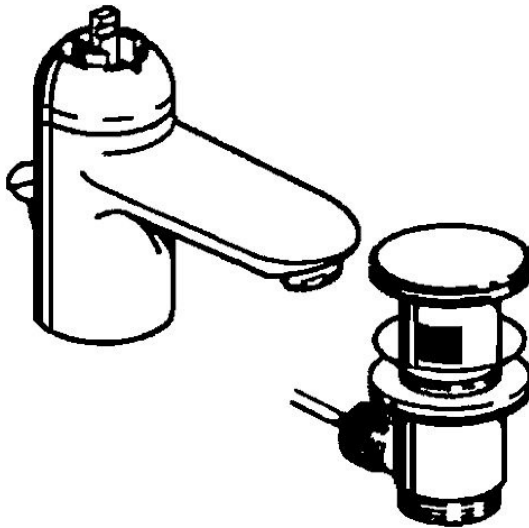

EAN: 4015474679634
static.hansa.com/0309210092

- Washbasin
- Single-lever
- Deck mounted
- Fixed spout
- Single operating lever/handle, Hot/Cold symbols
- Pop-up waste with draw-rod
- Copper inlet pipes

Technical data

Technical properties

DN-size (nominal dimension)	DN15
Hot water supply	max. +80°C
Working pressure	0.5-10 bar
Connection size	Ø10
Projection	124 mm
Material	Brass

Regulations

EN standard	EN 817
-------------	---------------

Spare parts

SP03092102

	Name	Code
1	Lever, 99 mm, red/blue Discontinued	59913769
1	Lever, L=138 mm Discontinued	59913770
1	Lever, L=99 mm, (-2011)	59913768
1.1	Screw, M5x8, SW2.5	59904755
1.2	Bushing	59904778
1.3	Plug, hot/cold	59906705
2	Covering cap Chrome/Satin Discontinued	59906564
2	Covering cap	59906563
2.2	Fixing sleeve	59906695
3	Eye screw, M50x1, SW45	59904775
4	Cartridge, 4.8 eco	59904601
4	Cartridge, 4.8 Eco-Top	59911431
4.1	Hot water limiter	59904759
5.2	Swivel joint	59904624
5.3	Gasket, 37x48x3.5	59911422
5.4	Attachment clamp Discontinued	59911416
5.5	Fixing plate	59904765
5.6	Screw, M8x1, SW13	59904766
5.7	Fixing set	59910749
5.8	Pipe, d 10 mm, L=413	59911423
5.9	O-ring, 9x2	59905095
6	Aerator, M24x1 STD HC A	59902366
6	Aerator, M24x1 A White Discontinued	59905419
6	Aerator, M24x1 STD CC A Edelmessing Discontinued	59906580
6.1	Aerator, M22/24 A	59902081
7	Pop-up waste	59911441
7	Pop-up waste Satin Discontinued	59911442
7	Pop-up waste White Discontinued	59911443
N.I.	Washer with chain holder	59902219
N.I.	Plug	59906910