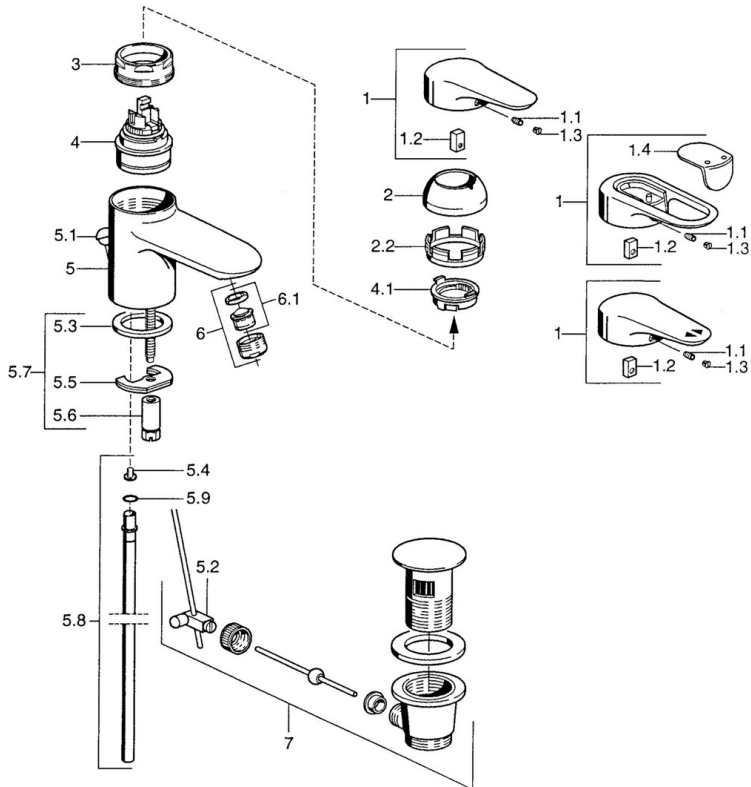

EAN: 4015474679634
static.hansa.com/0309210092

- Washbasin
- Single-lever
- Deck mounted
- Fixed spout
- Single operating lever/handle, Hot/Cold symbols
- Pop-up waste with draw-rod
- Copper inlet pipes

Technical data

Technical properties

DN-size (nominal dimension)	DN15
Hot water supply	max. +80°C
Working pressure	0.5-10 bar
Connection size	Ø10
Projection	124 mm
Material	Brass

Regulations

EN standard	EN 817
-------------	---------------

Spare parts

SP03092102

	Name	Code
1	Lever, 99 mm, red/blue Discontinued	59913769
1	Lever, L=138 mm Discontinued	59913770
1	Lever, L=99 mm, (-2011)	59913768
1.1	Screw, M5x8, SW2.5	59904755
1.2	Bushing	59904778
1.3	Plug, hot/cold	59906705
2	Covering cap Chrome/Satin Discontinued	59906564
2	Covering cap	59906563
2.2	Fixing sleeve	59906695
3	Eye screw, M50x1, SW45	59904775
4	Cartridge, 4.8 eco	59904601
4	Cartridge, 4.8 Eco-Top	59911431
4.1	Hot water limiter	59904759
5.2	Swivel joint	59904624
5.3	Gasket, 37x48x3.5	59911422
5.4	Attachment clamp Discontinued	59911416
5.5	Fixing plate	59904765
5.6	Screw, M8x1, SW13	59904766
5.7	Fixing set	59910749
5.8	Pipe, d 10 mm, L=413	59911423
5.9	O-ring, 9x2	59905095
6	Aerator, M24x1 STD HC A	59902366
6	Aerator, M24x1 A White Discontinued	59905419
6	Aerator, M24x1 STD CC A Edelmessing Discontinued	59906580
6.1	Aerator, M22/24 A	59902081
7	Pop-up waste	59911441
7	Pop-up waste Satin Discontinued	59911442
7	Pop-up waste White Discontinued	59911443
N.I.	Washer with chain holder	59902219
N.I.	Plug	59906910