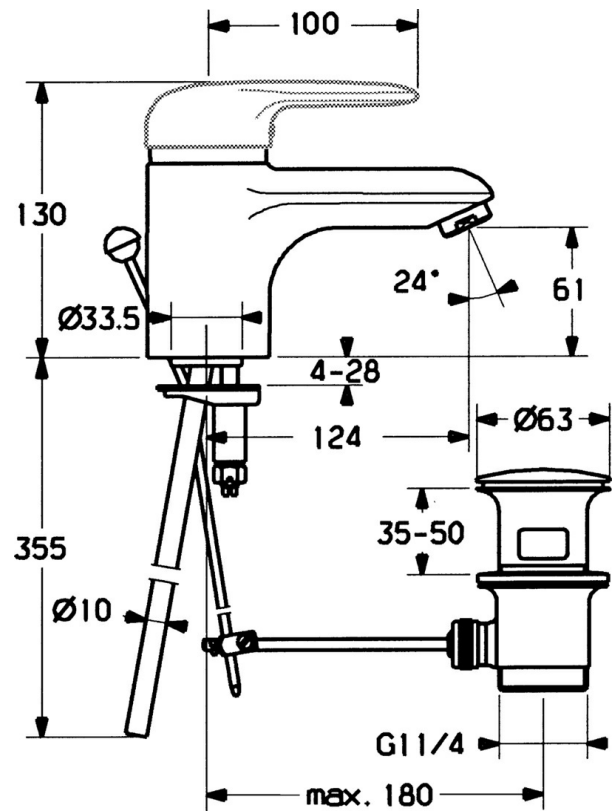

EAN: 4015474679634
static.hansa.com/0309210092

- Washbasin
- Single-lever
- Deck mounted
- Fixed spout
- Single operating lever/handle, Hot/Cold symbols
- Pop-up waste with draw-rod
- Copper inlet pipes

Technical data

Technical properties

DN-size (nominal dimension)	DN15
Hot water supply	max. +80°C
Working pressure	0.5-10 bar
Connection size	Ø10
Projection	124 mm
Material	Brass

Regulations

EN standard	EN 817
-------------	---------------

Spare parts

SP03092102

	Name	Code
1	Lever, 99 mm, red/blue Discontinued	59913769
1	Lever, L=138 mm Discontinued	59913770
1	Lever, L=99 mm, (-2011)	59913768
1.1	Screw, M5x8, SW2.5	59904755
1.2	Bushing	59904778
1.3	Plug, hot/cold	59906705
2	Covering cap Chrome/Satin Discontinued	59906564
2	Covering cap	59906563
2.2	Fixing sleeve	59906695
3	Eye screw, M50x1, SW45	59904775
4	Cartridge, 4.8 eco	59904601
4	Cartridge, 4.8 Eco-Top	59911431
4.1	Hot water limiter	59904759
5.2	Swivel joint	59904624
5.3	Gasket, 37x48x3.5	59911422
5.4	Attachment clamp Discontinued	59911416
5.5	Fixing plate	59904765
5.6	Screw, M8x1, SW13	59904766
5.7	Fixing set	59910749
5.8	Pipe, d 10 mm, L=413	59911423
5.9	O-ring, 9x2	59905095
6	Aerator, M24x1 STD HC A	59902366
6	Aerator, M24x1 A White Discontinued	59905419
6	Aerator, M24x1 STD CC A Edelmessing Discontinued	59906580
6.1	Aerator, M22/24 A	59902081
7	Pop-up waste	59911441
7	Pop-up waste Satin Discontinued	59911442
7	Pop-up waste White Discontinued	59911443
N.I.	Washer with chain holder	59902219
N.I.	Plug	59906910