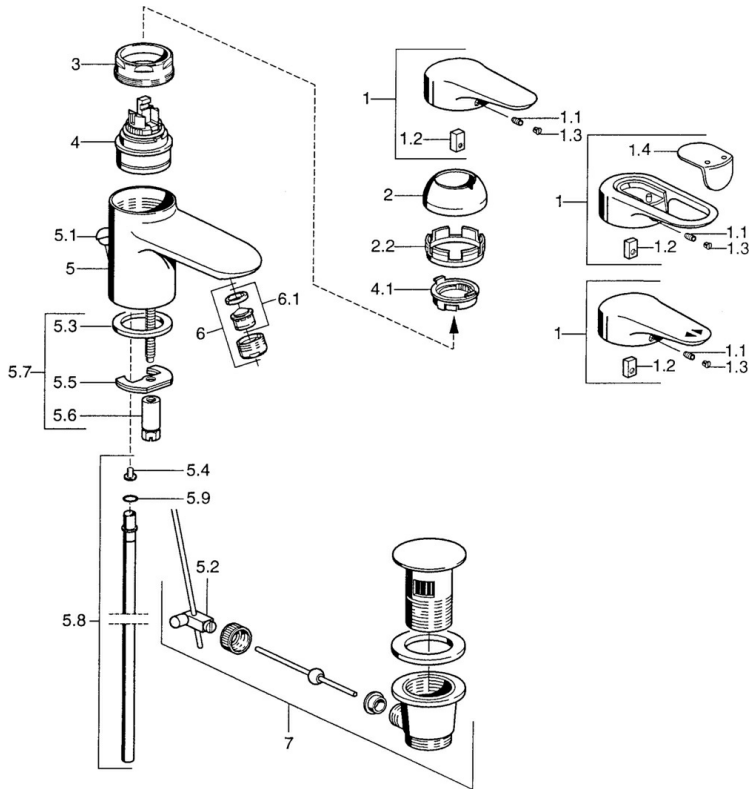

EAN: 4015474551206
static.hansa.com/0309210090

- Washbasin
- Single-lever
- Deck mounted
- Chrome/Gold
- Fixed spout
- Single operating lever/handle, Hot/Cold symbols
- Pop-up waste with draw-rod
- Copper inlet pipes

Technical data

Technical properties

| | |
|-----------------------------|-------------------|
| DN-size (nominal dimension) | DN15 |
| Hot water supply | max. +80°C |
| Working pressure | 0.5-10 bar |
| Connection size | Ø10 |
| Projection | 124 mm |
| Material | Brass |

Regulations

| | |
|-------------|---------------|
| EN standard | EN 817 |
|-------------|---------------|

Spare parts

SP03092102

| | Name | Code |
|------|--|----------|
| 1 | Lever, 99 mm, red/blue Discontinued | 59913769 |
| 1 | Lever, L=138 mm Discontinued | 59913770 |
| 1 | Lever, L=99 mm, (-2011) | 59913768 |
| 1.1 | Screw, M5x8, SW2.5 | 59904755 |
| 1.2 | Bushing | 59904778 |
| 1.3 | Plug, hot/cold | 59906705 |
| 2 | Covering cap Chrome/Satin Discontinued | 59906564 |
| 2 | Covering cap | 59906563 |
| 2.2 | Fixing sleeve | 59906695 |
| 3 | Eye screw, M50x1, SW45 | 59904775 |
| 4 | Cartridge, 4.8 eco | 59904601 |
| 4 | Cartridge, 4.8 Eco-Top | 59911431 |
| 4.1 | Hot water limiter | 59904759 |
| 5.2 | Swivel joint | 59904624 |
| 5.3 | Gasket, 37x48x3.5 | 59911422 |
| 5.4 | Attachment clamp Discontinued | 59911416 |
| 5.5 | Fixing plate | 59904765 |
| 5.6 | Screw, M8x1, SW13 | 59904766 |
| 5.7 | Fixing set | 59910749 |
| 5.8 | Pipe, d 10 mm, L=413 | 59911423 |
| 5.9 | O-ring, 9x2 | 59905095 |
| 6 | Aerator, M24x1 STD HC A | 59902366 |
| 6 | Aerator, M24x1 A White Discontinued | 59905419 |
| 6 | Aerator, M24x1 STD CC A Edelmessing Discontinued | 59906580 |
| 6.1 | Aerator, M22/24 A | 59902081 |
| 7 | Pop-up waste | 59911441 |
| 7 | Pop-up waste Satin Discontinued | 59911442 |
| 7 | Pop-up waste White Discontinued | 59911443 |
| N.I. | Washer with chain holder | 59902219 |
| N.I. | Plug | 59906910 |