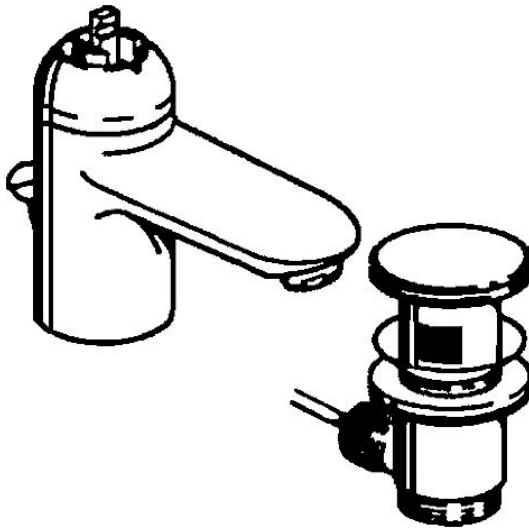

EAN: 4015474551206
static.hansa.com/0309210090

- Washbasin
- Single-lever
- Deck mounted
- Chrome/Gold
- Fixed spout
- Single operating lever/handle, Hot/Cold symbols
- Pop-up waste with draw-rod
- Copper inlet pipes

Technical data

Technical properties

| | |
|-----------------------------|-------------------|
| DN-size (nominal dimension) | DN15 |
| Hot water supply | max. +80°C |
| Working pressure | 0.5-10 bar |
| Connection size | Ø10 |
| Projection | 124 mm |
| Material | Brass |

Regulations

| | |
|-------------|---------------|
| EN standard | EN 817 |
|-------------|---------------|

Spare parts

SP03092102

| | Name | Code |
|------|--|----------|
| 1 | Lever, 99 mm, red/blue Discontinued | 59913769 |
| 1 | Lever, L=138 mm Discontinued | 59913770 |
| 1 | Lever, L=99 mm, (-2011) | 59913768 |
| 1.1 | Screw, M5x8, SW2.5 | 59904755 |
| 1.2 | Bushing | 59904778 |
| 1.3 | Plug, hot/cold | 59906705 |
| 2 | Covering cap Chrome/Satin Discontinued | 59906564 |
| 2 | Covering cap | 59906563 |
| 2.2 | Fixing sleeve | 59906695 |
| 3 | Eye screw, M50x1, SW45 | 59904775 |
| 4 | Cartridge, 4.8 eco | 59904601 |
| 4 | Cartridge, 4.8 Eco-Top | 59911431 |
| 4.1 | Hot water limiter | 59904759 |
| 5.2 | Swivel joint | 59904624 |
| 5.3 | Gasket, 37x48x3.5 | 59911422 |
| 5.4 | Attachment clamp Discontinued | 59911416 |
| 5.5 | Fixing plate | 59904765 |
| 5.6 | Screw, M8x1, SW13 | 59904766 |
| 5.7 | Fixing set | 59910749 |
| 5.8 | Pipe, d 10 mm, L=413 | 59911423 |
| 5.9 | O-ring, 9x2 | 59905095 |
| 6 | Aerator, M24x1 STD HC A | 59902366 |
| 6 | Aerator, M24x1 A White Discontinued | 59905419 |
| 6 | Aerator, M24x1 STD CC A Edelmessing Discontinued | 59906580 |
| 6.1 | Aerator, M22/24 A | 59902081 |
| 7 | Pop-up waste | 59911441 |
| 7 | Pop-up waste Satin Discontinued | 59911442 |
| 7 | Pop-up waste White Discontinued | 59911443 |
| N.I. | Washer with chain holder | 59902219 |
| N.I. | Plug | 59906910 |