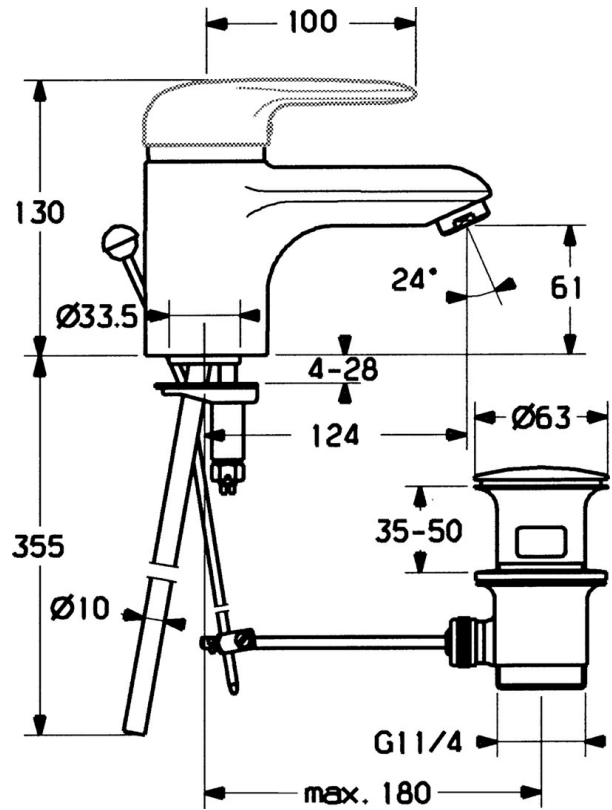

EAN: 4015474551206
static.hansa.com/0309210090

- Washbasin
- Single-lever
- Deck mounted
- Chrome/Gold
- Fixed spout
- Single operating lever/handle, Hot/Cold symbols
- Pop-up waste with draw-rod
- Copper inlet pipes

Technical data

Technical properties

| | |
|-----------------------------|-------------------|
| DN-size (nominal dimension) | DN15 |
| Hot water supply | max. +80°C |
| Working pressure | 0.5-10 bar |
| Connection size | Ø10 |
| Projection | 124 mm |
| Material | Brass |

Regulations

| | |
|-------------|---------------|
| EN standard | EN 817 |
|-------------|---------------|

Spare parts

SP03092102

| | Name | Code |
|------|--|----------|
| 1 | Lever, 99 mm, red/blue Discontinued | 59913769 |
| 1 | Lever, L=138 mm Discontinued | 59913770 |
| 1 | Lever, L=99 mm, (-2011) | 59913768 |
| 1.1 | Screw, M5x8, SW2.5 | 59904755 |
| 1.2 | Bushing | 59904778 |
| 1.3 | Plug, hot/cold | 59906705 |
| 2 | Covering cap Chrome/Satin Discontinued | 59906564 |
| 2 | Covering cap | 59906563 |
| 2.2 | Fixing sleeve | 59906695 |
| 3 | Eye screw, M50x1, SW45 | 59904775 |
| 4 | Cartridge, 4.8 eco | 59904601 |
| 4 | Cartridge, 4.8 Eco-Top | 59911431 |
| 4.1 | Hot water limiter | 59904759 |
| 5.2 | Swivel joint | 59904624 |
| 5.3 | Gasket, 37x48x3.5 | 59911422 |
| 5.4 | Attachment clamp Discontinued | 59911416 |
| 5.5 | Fixing plate | 59904765 |
| 5.6 | Screw, M8x1, SW13 | 59904766 |
| 5.7 | Fixing set | 59910749 |
| 5.8 | Pipe, d 10 mm, L=413 | 59911423 |
| 5.9 | O-ring, 9x2 | 59905095 |
| 6 | Aerator, M24x1 STD HC A | 59902366 |
| 6 | Aerator, M24x1 A White Discontinued | 59905419 |
| 6 | Aerator, M24x1 STD CC A Edelmessing Discontinued | 59906580 |
| 6.1 | Aerator, M22/24 A | 59902081 |
| 7 | Pop-up waste | 59911441 |
| 7 | Pop-up waste Satin Discontinued | 59911442 |
| 7 | Pop-up waste White Discontinued | 59911443 |
| N.I. | Washer with chain holder | 59902219 |
| N.I. | Plug | 59906910 |