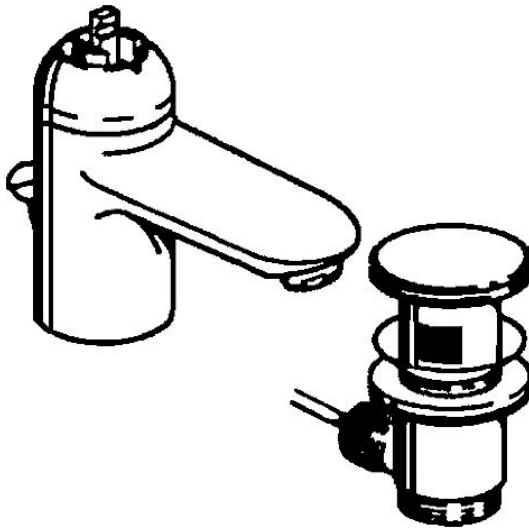

EAN: 4015474551220
static.hansa.com/0309210086

- Washbasin
- Single-lever
- Deck mounted
- Fixed spout
- Single operating lever/handle, Hot/Cold symbols
- Pop-up waste with draw-rod
- Copper inlet pipes

Technical data

Technical properties

DN-size (nominal dimension)	DN15
Hot water supply	max. +80°C
Working pressure	0.5-10 bar
Connection size	Ø10
Projection	124 mm
Material	Brass

Regulations

EN standard	EN 817
-------------	---------------

Spare parts

SP03092102

	Name	Code
1	Lever, 99 mm, red/blue Discontinued	59913769
1	Lever, L=138 mm Discontinued	59913770
1	Lever, L=99 mm, (-2011)	59913768
1.1	Screw, M5x8, SW2.5	59904755
1.2	Bushing	59904778
1.3	Plug, hot/cold	59906705
2	Covering cap Chrome/Satin Discontinued	59906564
2	Covering cap	59906563
2.2	Fixing sleeve	59906695
3	Eye screw, M50x1, SW45	59904775
4	Cartridge, 4.8 eco	59904601
4	Cartridge, 4.8 Eco-Top	59911431
4.1	Hot water limiter	59904759
5.2	Swivel joint	59904624
5.3	Gasket, 37x48x3.5	59911422
5.4	Attachment clamp Discontinued	59911416
5.5	Fixing plate	59904765
5.6	Screw, M8x1, SW13	59904766
5.7	Fixing set	59910749
5.8	Pipe, d 10 mm, L=413	59911423
5.9	O-ring, 9x2	59905095
6	Aerator, M24x1 STD HC A	59902366
6	Aerator, M24x1 A White Discontinued	59905419
6	Aerator, M24x1 STD CC A Edelmessing Discontinued	59906580
6.1	Aerator, M22/24 A	59902081
7	Pop-up waste	59911441
7	Pop-up waste Satin Discontinued	59911442
7	Pop-up waste White Discontinued	59911443
N.I.	Washer with chain holder	59902219
N.I.	Plug	59906910