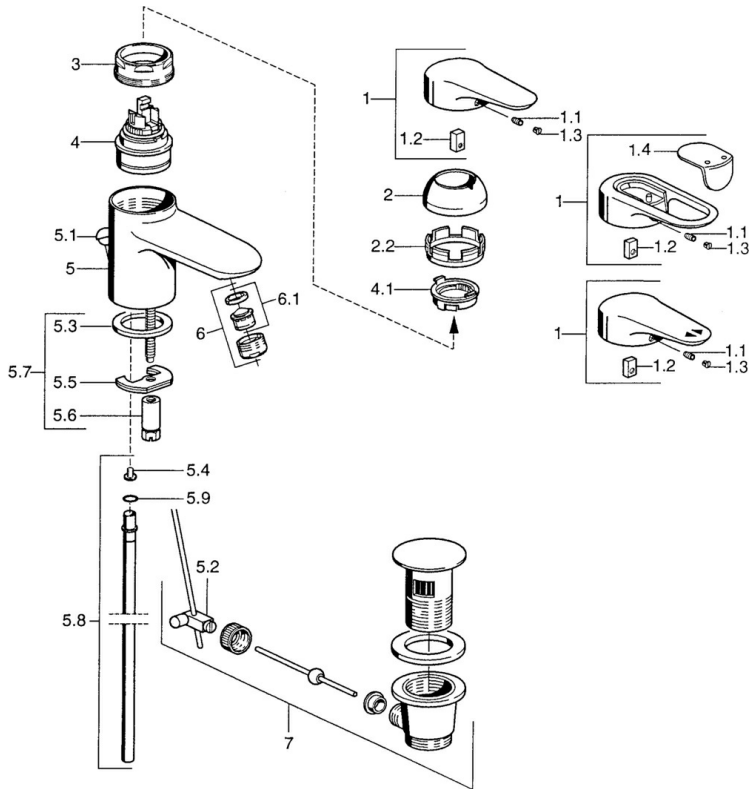

EAN: 4015474551220
static.hansa.com/0309210086

- Washbasin
- Single-lever
- Deck mounted
- Fixed spout
- Single operating lever/handle, Hot/Cold symbols
- Pop-up waste with draw-rod
- Copper inlet pipes

Technical data

Technical properties

DN-size (nominal dimension)	DN15
Hot water supply	max. +80°C
Working pressure	0.5-10 bar
Connection size	Ø10
Projection	124 mm
Material	Brass

Regulations

EN standard	EN 817
-------------	---------------

Spare parts

SP03092102

	Name	Code
1	Lever, 99 mm, red/blue Discontinued	59913769
1	Lever, L=138 mm Discontinued	59913770
1	Lever, L=99 mm, (-2011)	59913768
1.1	Screw, M5x8, SW2.5	59904755
1.2	Bushing	59904778
1.3	Plug, hot/cold	59906705
2	Covering cap Chrome/Satin Discontinued	59906564
2	Covering cap	59906563
2.2	Fixing sleeve	59906695
3	Eye screw, M50x1, SW45	59904775
4	Cartridge, 4.8 eco	59904601
4	Cartridge, 4.8 Eco-Top	59911431
4.1	Hot water limiter	59904759
5.2	Swivel joint	59904624
5.3	Gasket, 37x48x3.5	59911422
5.4	Attachment clamp Discontinued	59911416
5.5	Fixing plate	59904765
5.6	Screw, M8x1, SW13	59904766
5.7	Fixing set	59910749
5.8	Pipe, d 10 mm, L=413	59911423
5.9	O-ring, 9x2	59905095
6	Aerator, M24x1 STD HC A	59902366
6	Aerator, M24x1 A White Discontinued	59905419
6	Aerator, M24x1 STD CC A Edelmessing Discontinued	59906580
6.1	Aerator, M22/24 A	59902081
7	Pop-up waste	59911441
7	Pop-up waste Satin Discontinued	59911442
7	Pop-up waste White Discontinued	59911443
N.I.	Washer with chain holder	59902219
N.I.	Plug	59906910