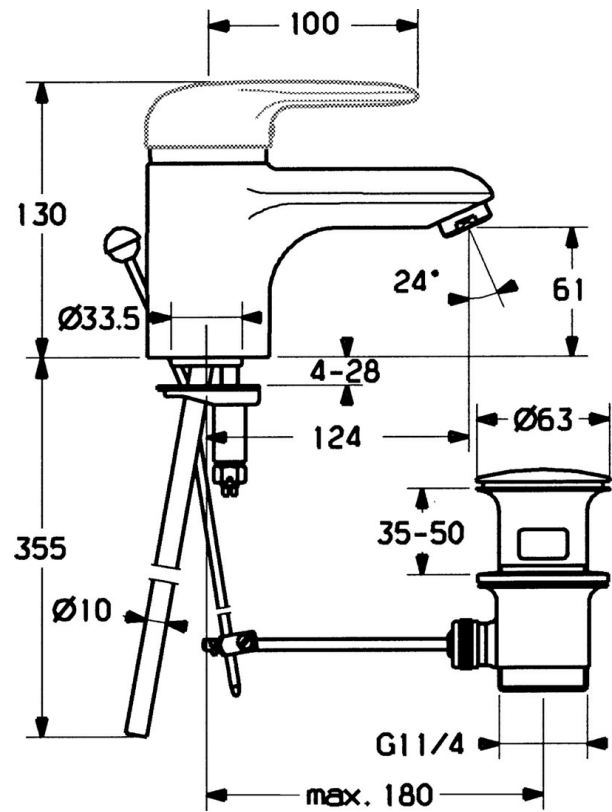

EAN: 4015474551220
static.hansa.com/0309210086

- Washbasin
- Single-lever
- Deck mounted
- Fixed spout
- Single operating lever/handle, Hot/Cold symbols
- Pop-up waste with draw-rod
- Copper inlet pipes

Technical data

Technical properties

DN-size (nominal dimension)	DN15
Hot water supply	max. +80°C
Working pressure	0.5-10 bar
Connection size	Ø10
Projection	124 mm
Material	Brass

Regulations

EN standard	EN 817
-------------	---------------

Spare parts

SP03092102

	Name	Code
1	Lever, 99 mm, red/blue Discontinued	59913769
1	Lever, L=138 mm Discontinued	59913770
1	Lever, L=99 mm, (-2011)	59913768
1.1	Screw, M5x8, SW2.5	59904755
1.2	Bushing	59904778
1.3	Plug, hot/cold	59906705
2	Covering cap Chrome/Satin Discontinued	59906564
2	Covering cap	59906563
2.2	Fixing sleeve	59906695
3	Eye screw, M50x1, SW45	59904775
4	Cartridge, 4.8 eco	59904601
4	Cartridge, 4.8 Eco-Top	59911431
4.1	Hot water limiter	59904759
5.2	Swivel joint	59904624
5.3	Gasket, 37x48x3.5	59911422
5.4	Attachment clamp Discontinued	59911416
5.5	Fixing plate	59904765
5.6	Screw, M8x1, SW13	59904766
5.7	Fixing set	59910749
5.8	Pipe, d 10 mm, L=413	59911423
5.9	O-ring, 9x2	59905095
6	Aerator, M24x1 STD HC A	59902366
6	Aerator, M24x1 A White Discontinued	59905419
6	Aerator, M24x1 STD CC A Edelmessing Discontinued	59906580
6.1	Aerator, M22/24 A	59902081
7	Pop-up waste	59911441
7	Pop-up waste Satin Discontinued	59911442
7	Pop-up waste White Discontinued	59911443
N.I.	Washer with chain holder	59902219
N.I.	Plug	59906910