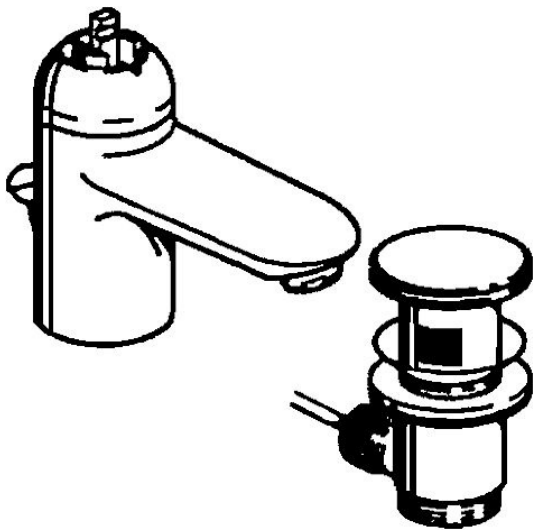

EAN: 4015474551190  
[static.hansa.com/03092100](http://static.hansa.com/03092100)

- Washbasin
- Single-lever
- Deck mounted
- Chrome
- Fixed spout
- Single operating lever/handle, Hot/Cold symbols
- Pop-up waste with draw-rod
- Copper inlet pipes

### Technical properties

DN-size (nominal dimension)	<b>DN15</b>
Hot water supply	<b>max. +80°C</b>
Working pressure	<b>0.5-10 bar</b>
Connection size	<b>Ø10</b>
Projection	<b>124 mm</b>
Material	<b>Brass</b>