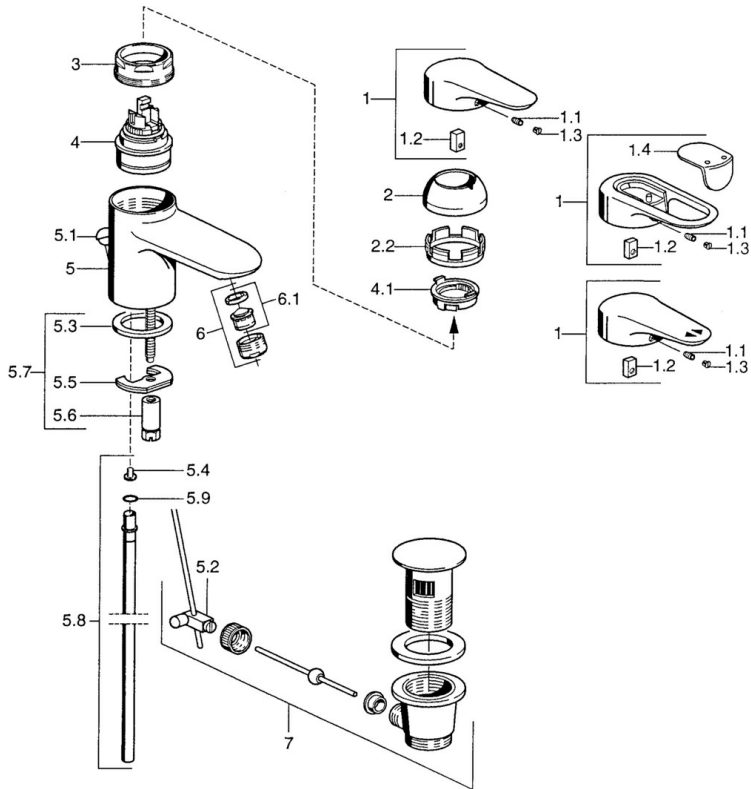

EAN: 4015474551190  
[static.hansa.com/03092100](http://static.hansa.com/03092100)

- Washbasin
- Single-lever
- Deck mounted
- Chrome
- Fixed spout
- Single operating lever/handle, Hot/Cold symbols
- Pop-up waste with draw-rod
- Copper inlet pipes

## Technical data

### Technical properties

DN-size (nominal dimension)	<b>DN15</b>
Hot water supply	<b>max. +80°C</b>
Working pressure	<b>0.5-10 bar</b>
Connection size	<b>Ø10</b>
Projection	<b>124 mm</b>
Material	<b>Brass</b>

### SP03092102

	Name	Code
1	Lever, 99 mm, red/blue Discontinued	59913769
1	Lever, L=138 mm Discontinued	59913770
1	Lever, L=99 mm, (-2011)	59913768
1.1	Screw, M5x8, SW2.5	59904755
1.2	Bushing	59904778
1.3	Plug, hot/cold	59906705
2	Covering cap Chrome/Satin Discontinued	59906564
2	Covering cap	59906563
2.2	Fixing sleeve	59906695
3	Eye screw, M50x1, SW45	59904775
4	Cartridge, 4.8 eco	59904601
4	Cartridge, 4.8 Eco-Top	59911431
4.1	Hot water limiter	59904759
5.2	Swivel joint	59904624
5.3	Gasket, 37x48x3.5	59911422
5.4	Attachment clamp Discontinued	59911416
5.5	Fixing plate	59904765
5.6	Screw, M8x1, SW13	59904766
5.7	Fixing set	59910749
5.8	Pipe, d 10 mm, L=413	59911423
5.9	O-ring, 9x2	59905095
6	Aerator, M24x1 STD HC A	59902366
6	Aerator, M24x1 A White Discontinued	59905419
6	Aerator, M24x1 STD CC A Edelmessing Discontinued	59906580
6.1	Aerator, M22/24 A	59902081
7	Pop-up waste	59911441
7	Pop-up waste Satin Discontinued	59911442
7	Pop-up waste White Discontinued	59911443
N.I.	Washer with chain holder	59902219
N.I.	Plug	59906910