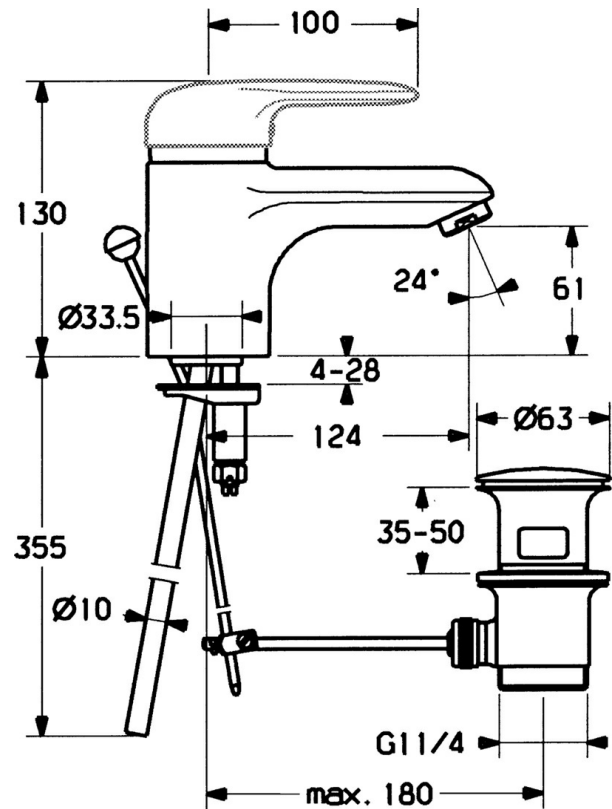

EAN: 4015474551190  
[static.hansa.com/03092100](http://static.hansa.com/03092100)

- Washbasin
- Single-lever
- Deck mounted
- Chrome
- Fixed spout
- Single operating lever/handle, Hot/Cold symbols
- Pop-up waste with draw-rod
- Copper inlet pipes

### Technical properties

DN-size (nominal dimension)	<b>DN15</b>
Hot water supply	<b>max. +80°C</b>
Working pressure	<b>0.5-10 bar</b>
Connection size	<b>Ø10</b>
Projection	<b>124 mm</b>
Material	<b>Brass</b>

### SP03092102

	Name	Code
1	Lever, 99 mm, red/blue Discontinued	59913769
1	Lever, L=138 mm Discontinued	59913770
1	Lever, L=99 mm, (-2011)	59913768
1.1	Screw, M5x8, SW2.5	59904755
1.2	Bushing	59904778
1.3	Plug, hot/cold	59906705
2	Covering cap Chrome/Satin Discontinued	59906564
2	Covering cap	59906563
2.2	Fixing sleeve	59906695
3	Eye screw, M50x1, SW45	59904775
4	Cartridge, 4.8 eco	59904601
4	Cartridge, 4.8 Eco-Top	59911431
4.1	Hot water limiter	59904759
5.2	Swivel joint	59904624
5.3	Gasket, 37x48x3.5	59911422
5.4	Attachment clamp Discontinued	59911416
5.5	Fixing plate	59904765
5.6	Screw, M8x1, SW13	59904766
5.7	Fixing set	59910749
5.8	Pipe, d 10 mm, L=413	59911423
5.9	O-ring, 9x2	59905095
6	Aerator, M24x1 STD HC A	59902366
6	Aerator, M24x1 A White Discontinued	59905419
6	Aerator, M24x1 STD CC A Edelmessing Discontinued	59906580
6.1	Aerator, M22/24 A	59902081
7	Pop-up waste	59911441
7	Pop-up waste Satin Discontinued	59911442
7	Pop-up waste White Discontinued	59911443
N.I.	Washer with chain holder	59902219
N.I.	Plug	59906910