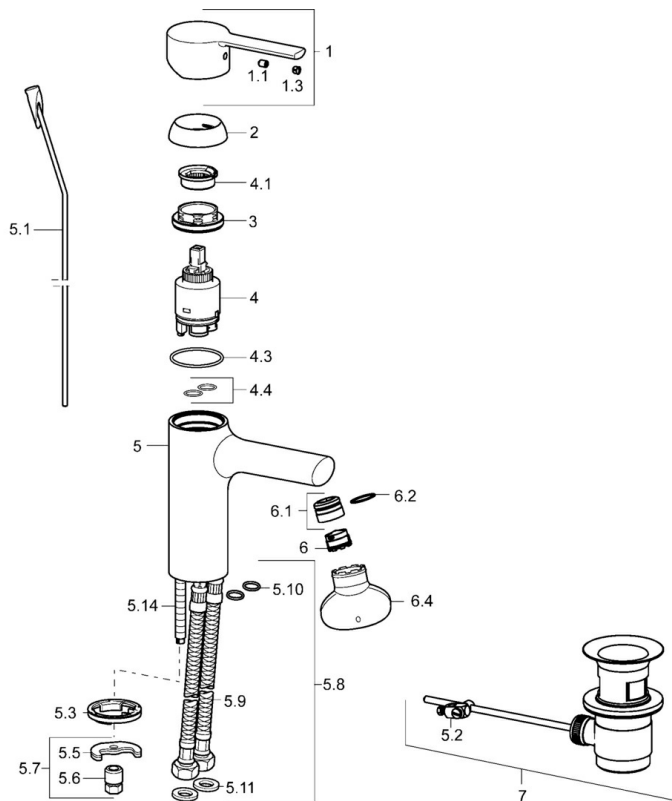

EAN: 4015474212589
static.hansa.com/03082273

- Washbasin
- Single-lever
- Deck mounted
- Chrome
- Fixed spout
- PCA® - constant flow rate regardless of pressure variations, Hidden aerator
- Hot/Cold symbols, Single operating lever/handle
- Limitation option for maximum temperature and flow-rate, Adjustable hot water stop (included, retrofittable)
- \varnothing 35 mm ceramic cartridge for flow and temperature control
- Flexible inlet pipes
- Inner body made of DZR brass, Rapid installation system
- Without pop-up waste, Without draw-rod opening

Technical data

Flow properties

Flow-rate at 3 bar (with flow controller)	6.0 l/min
Pressure loss with flow (0.1 l/s)	2 bar

Technical properties

DN-size (nominal dimension)	DN15
Hot water supply	max. +70°C
Working pressure	1-10 bar
Connection size	G3/8
Projection	100 mm
Backflow prevention (EN1717)	AA
Material	Brass

Regulations

EN standard	EN 817
Noise class	I (ISO 3822)

Approvals and Declarations

DVGW	NW-6506CN0310
ABP	PA-IX 38216/IO
Declaration of conformity	DoC

Spare parts

SP03092273

	Name	Code
1	Lever	59913761
1.1	Screw, M5x8, SW2.5	59904755
1.3	Cover plug	59913762
2	Covering cap, 33x3 mm	59912504
3	Tightening nut, M40x1	1003409V
4	Cartridge, 3.5 Eco	59912324
4	Cartridge, 3.5 Classic	59913075
4.1	Temperature adjustment limiter	59912325
4.3	O-ring, d 28.24x2.62 Discontinued	59912590
4.4	O-ring, d 10.10x1.60 Discontinued	59905072
5.1	Pop-up operating rod	59913652
5.2	Swivel joint	59904624
5.3	Bottom seal	59914591
5.5	Fixing plate	59904765
5.6	Screw, M8x1, SW13	59904766
5.7	Fixing set	59910749
5.8	Flexible pipe, L=430, G3/8-M10x1 RH Discontinued	59913213
5.9	Flexible pipe, L=430, G3/8-M10x1	59912515
5.10	O-ring, d 7.65x1.78	59902337
5.11	Gasket, 9.5x14.4x2	59912551
5.14	Fixing screw, M8x1, L=140	59912474
6	Aerator, M18.5x1, TJ	59913366
6.1	Fitting ring for aerator	59913654
6.4	Key for aerator, M18.5	59913367
7	Pop-up waste	59904620
N.I.	Key, SW30/34	59912108
N.I.	Cover flange, d 55 mm	59913471