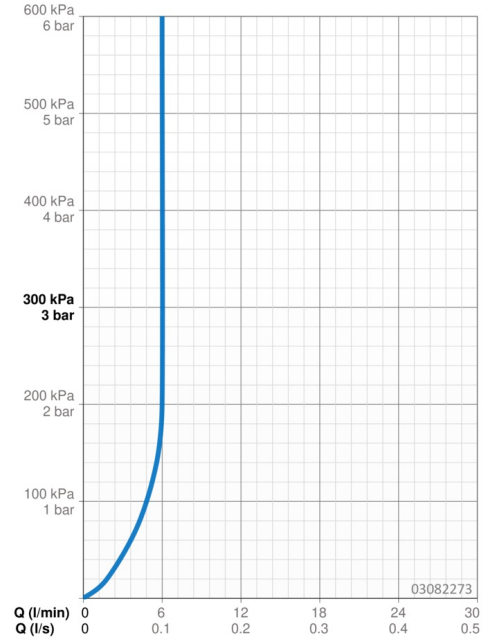

Technical data

Flow properties

Flow-rate at 3 bar (with flow controller)	6.0 l/min
Pressure loss with flow (0.1 l/s)	2 bar

Technical properties

DN-size (nominal dimension)	DN15
Hot water supply	max. +70°C
Working pressure	1-10 bar
Connection size	G3/8
Projection	100 mm
Backflow prevention (EN1717)	AA
Material	Brass

Regulations

EN standard	EN 817
Noise class	I (ISO 3822)

Approvals and Declarations

DVGW	NW-6506CN0310
ABP	PA-IX 38216/IO
Declaration of conformity	DoC