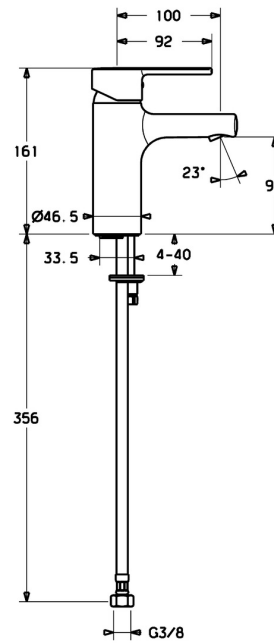

EAN: 4015474212589
static.hansa.com/03082273

- Washbasin
- Single-lever
- Deck mounted
- Chrome
- Fixed spout
- PCA® - constant flow rate regardless of pressure variations, Hidden aerator
- Hot/Cold symbols, Single operating lever/handle
- Limitation option for maximum temperature and flow-rate, Adjustable hot water stop (included, retrofittable)
- \varnothing 35 mm ceramic cartridge for flow and temperature control
- Flexible inlet pipes
- Inner body made of DZR brass, Rapid installation system
- Without pop-up waste, Without draw-rod opening

Technical data

Flow properties

Flow-rate at 3 bar (with flow controller)	6.0 l/min
Pressure loss with flow (0.1 l/s)	2 bar

Technical properties

DN-size (nominal dimension)	DN15
Hot water supply	max. +70°C
Working pressure	1-10 bar
Connection size	G3/8
Projection	100 mm
Backflow prevention (EN1717)	AA
Material	Brass

Regulations

EN standard	EN 817
Noise class	I (ISO 3822)

Approvals and Declarations

DVGW	NW-6506CN0310
ABP	PA-IX 38216/IO
Declaration of conformity	DoC

Spare parts

SP03092273

	Name	Code
1	Lever	59913761
1.1	Screw, M5x8, SW2.5	59904755
1.3	Cover plug	59913762
2	Covering cap, 33x3 mm	59912504
3	Tightening nut, M40x1	1003409V
4	Cartridge, 3.5 Eco	59912324
4	Cartridge, 3.5 Classic	59913075
4.1	Temperature adjustment limiter	59912325
4.3	O-ring, d 28.24x2.62 Discontinued	59912590
4.4	O-ring, d 10.10x1.60 Discontinued	59905072
5.1	Pop-up operating rod	59913652
5.2	Swivel joint	59904624
5.3	Bottom seal	59914591
5.5	Fixing plate	59904765
5.6	Screw, M8x1, SW13	59904766
5.7	Fixing set	59910749
5.8	Flexible pipe, L=430, G3/8-M10x1 RH Discontinued	59913213
5.9	Flexible pipe, L=430, G3/8-M10x1	59912515
5.10	O-ring, d 7.65x1.78	59902337
5.11	Gasket, 9.5x14.4x2	59912551
5.14	Fixing screw, M8x1, L=140	59912474
6	Aerator, M18.5x1, TJ	59913366
6.1	Fitting ring for aerator	59913654
6.4	Key for aerator, M18.5	59913367
7	Pop-up waste	59904620
N.I.	Key, SW30/34	59912108
N.I.	Cover flange, d 55 mm	59913471