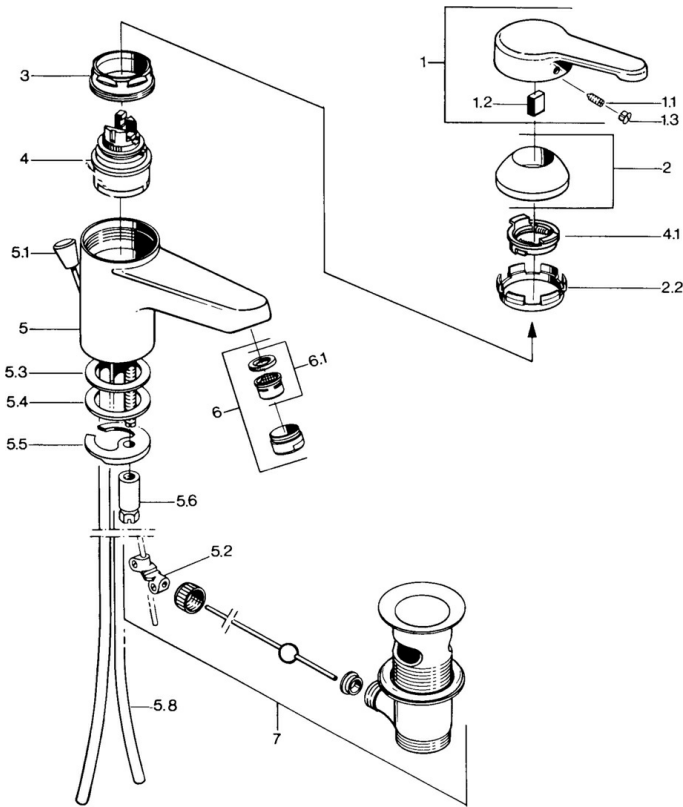

EAN: 4015474590342
static.hansa.com/0307210194

- Washbasin
- Single-lever
- Deck mounted
- Edelmessing
- Fixed spout
- Single operating lever/handle, Hot/Cold symbols
- Pop-up waste with draw-rod
- Copper inlet pipes

Technical data

Technical properties

DN-size (nominal dimension)	DN15
Hot water supply	max. +80°C
Working pressure	0.5-10 bar
Connection size	Ø10
Projection	99 mm
Material	Brass

Regulations

EN standard	EN 817
-------------	---------------

Spare parts

SP03092101

	Name	Code
1	Lever, L=99 mm, (-2011)	59913768
1.1	Screw, M5x8, SW2.5	59904755
1.2	Bushing	59904778
1.3	Plug, hot/cold	59906705
2	Covering cap	59906563
2.2	Fixing sleeve	59906695
3	Eye screw, M50x1, SW45	59904775
4	Cartridge, 4.8 eco	59904601
4.1	Hot water limiter	59904759
5.2	Swivel joint	59904624
5.3	Gasket, 45x36x2 Discontinued	59905034
5.3	O-ring, d 38x3.5	59910236
5.4	Gasket, 48x33.5x2	59902283
5.5	Fixing plate	59904765
5.6	Screw, M8x1, SW13	59904766
5.7	Fixing set	59910749
5.8	Pipe Discontinued	59910030
6	Aerator, M24x1 STD CC A Edelmessing Discontinued	59906580
6	Aerator, M24x1 A White Discontinued	59905419
6	Aerator, M24x1 STD HC A	59902366
6.1	Aerator, M22/24 A	59902081
7	Pop-up waste Edelmessing Discontinued	59906734
7	Pop-up waste	59904620
N.I.	Washer with chain holder	59902219
N.I.	Plug	59906910