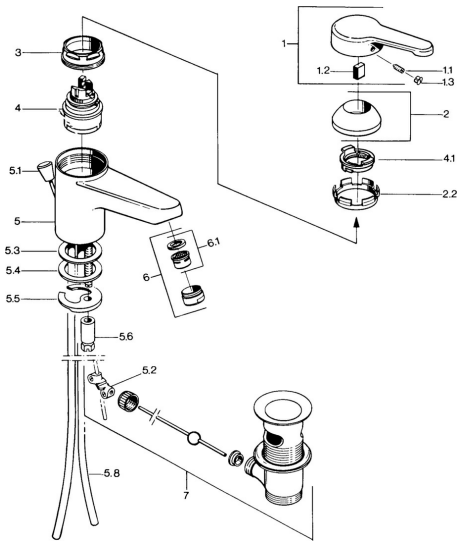

EAN: 4015474590342
static.hansa.com/0307210194

- Washbasin
- Single-lever
- Deck mounted
- Edelmessing
- Fixed spout
- Single operating lever/handle, Hot/Cold symbols
- Pop-up waste with draw-rod
- Copper inlet pipes

Technical data

Technical properties

DN-size (nominal dimension)	DN15
Hot water supply	max. +80°C
Working pressure	0.5-10 bar
Connection size	Ø10
Projection	99 mm
Material	Brass

Regulations

EN standard	EN 817
-------------	---------------

Spare parts

SP03092101

	Name	Code
1	Lever, L=99 mm, (-2011)	59913768
1.1	Screw, M5x8, SW2.5	59904755
1.2	Bushing	59904778
1.3	Plug, hot/cold	59906705
2	Covering cap	59906563
2.2	Fixing sleeve	59906695
3	Eye screw, M50x1, SW45	59904775
4	Cartridge, 4.8 eco	59904601
4.1	Hot water limiter	59904759
5.2	Swivel joint	59904624
5.3	Gasket, 45x36x2 Discontinued	59905034
5.3	O-ring, d 38x3.5	59910236
5.4	Gasket, 48x33.5x2	59902283
5.5	Fixing plate	59904765
5.6	Screw, M8x1, SW13	59904766
5.7	Fixing set	59910749
5.8	Pipe Discontinued	59910030
6	Aerator, M24x1 STD CC A Edelmessing Discontinued	59906580
6	Aerator, M24x1 A White Discontinued	59905419
6	Aerator, M24x1 STD HC A	59902366
6.1	Aerator, M22/24 A	59902081
7	Pop-up waste Edelmessing Discontinued	59906734
7	Pop-up waste	59904620
N.I.	Washer with chain holder	59902219
N.I.	Plug	59906910