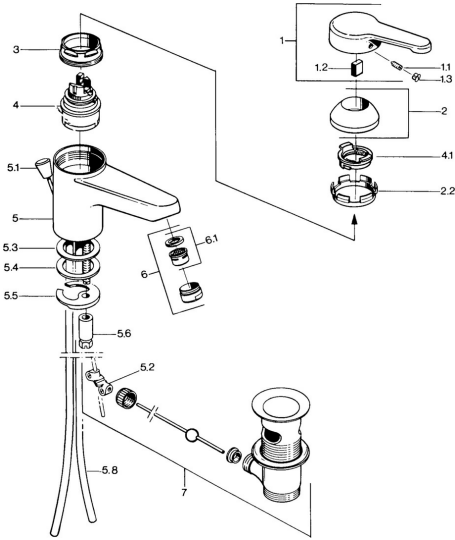

EAN: 4015474590335
static.hansa.com/0307210193

- Washbasin
- Single-lever
- Deck mounted
- Fixed spout
- Single operating lever/handle, Hot/Cold symbols
- Pop-up waste with draw-rod
- Copper inlet pipes

Technical data

Technical properties

DN-size (nominal dimension)	DN15
Hot water supply	max. +80°C
Working pressure	0.5-10 bar
Connection size	Ø10
Projection	99 mm
Material	Brass

Regulations

EN standard	EN 817
-------------	---------------