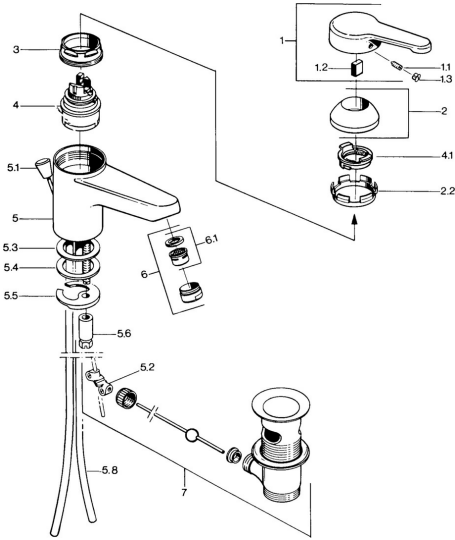

EAN: 4015474590311
static.hansa.com/0307210192

- Washbasin
- Single-lever
- Deck mounted
- Fixed spout
- Single operating lever/handle, Hot/Cold symbols
- Pop-up waste with draw-rod
- Copper inlet pipes

Technical data

Technical properties

DN-size (nominal dimension)	DN15
Hot water supply	max. +80°C
Working pressure	0.5-10 bar
Connection size	Ø10
Projection	99 mm
Material	Brass

Regulations

EN standard	EN 817
-------------	---------------

Spare parts

SP03092101

	Name	Code
1	Lever, L=99 mm, (-2011)	59913768
1.1	Screw, M5x8, SW2.5	59904755
1.2	Bushing	59904778
1.3	Plug, hot/cold	59906705
2	Covering cap	59906563
2.2	Fixing sleeve	59906695
3	Eye screw, M50x1, SW45	59904775
4	Cartridge, 4.8 eco	59904601
4.1	Hot water limiter	59904759
5.2	Swivel joint	59904624
5.3	Gasket, 45x36x2 Discontinued	59905034
5.3	O-ring, d 38x3.5	59910236
5.4	Gasket, 48x33.5x2	59902283
5.5	Fixing plate	59904765
5.6	Screw, M8x1, SW13	59904766
5.7	Fixing set	59910749
5.8	Pipe Discontinued	59910030
6	Aerator, M24x1 STD CC A Edelmessing Discontinued	59906580
6	Aerator, M24x1 A White Discontinued	59905419
6	Aerator, M24x1 STD HC A	59902366
6.1	Aerator, M22/24 A	59902081
7	Pop-up waste Edelmessing Discontinued	59906734
7	Pop-up waste	59904620
N.I.	Washer with chain holder	59902219
N.I.	Plug	59906910