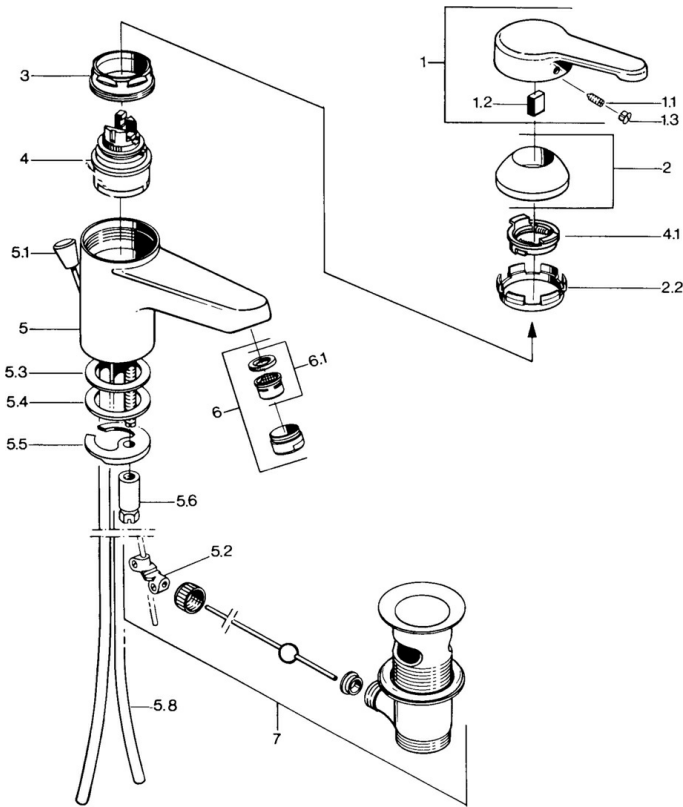

EAN: 4015474590311
static.hansa.com/0307210192

- Washbasin
- Single-lever
- Deck mounted
- Fixed spout
- Single operating lever/handle, Hot/Cold symbols
- Pop-up waste with draw-rod
- Copper inlet pipes

Technical data

Technical properties

DN-size (nominal dimension)	DN15
Hot water supply	max. +80°C
Working pressure	0.5-10 bar
Connection size	Ø10
Projection	99 mm
Material	Brass

Regulations

EN standard	EN 817
-------------	---------------

Spare parts

SP03092101

	Name	Code
1	Lever, L=99 mm, (-2011)	59913768
1.1	Screw, M5x8, SW2.5	59904755
1.2	Bushing	59904778
1.3	Plug, hot/cold	59906705
2	Covering cap	59906563
2.2	Fixing sleeve	59906695
3	Eye screw, M50x1, SW45	59904775
4	Cartridge, 4.8 eco	59904601
4.1	Hot water limiter	59904759
5.2	Swivel joint	59904624
5.3	Gasket, 45x36x2 Discontinued	59905034
5.3	O-ring, d 38x3.5	59910236
5.4	Gasket, 48x33.5x2	59902283
5.5	Fixing plate	59904765
5.6	Screw, M8x1, SW13	59904766
5.7	Fixing set	59910749
5.8	Pipe Discontinued	59910030
6	Aerator, M24x1 STD CC A Edelmessing Discontinued	59906580
6	Aerator, M24x1 A White Discontinued	59905419
6	Aerator, M24x1 STD HC A	59902366
6.1	Aerator, M22/24 A	59902081
7	Pop-up waste Edelmessing Discontinued	59906734
7	Pop-up waste	59904620
N.I.	Washer with chain holder	59902219
N.I.	Plug	59906910