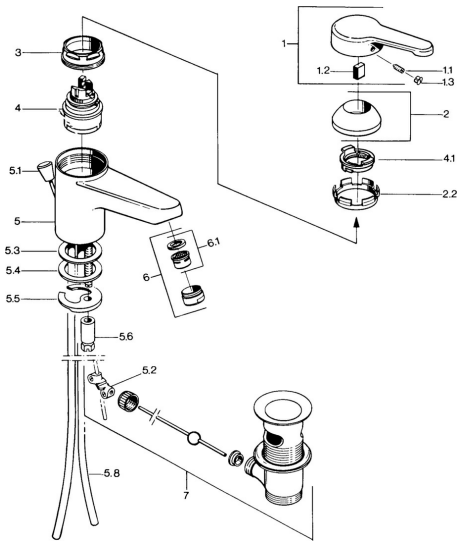

EAN: 4015474590359
static.hansa.com/0307210186

- Washbasin
- Single-lever
- Deck mounted
- Fixed spout
- Single operating lever/handle, Hot/Cold symbols
- Pop-up waste with draw-rod
- Copper inlet pipes

Technical data

Technical properties

DN-size (nominal dimension)	DN15
Hot water supply	max. +80°C
Working pressure	0.5-10 bar
Connection size	Ø10
Projection	99 mm
Material	Brass

Regulations

EN standard	EN 817
-------------	---------------

Spare parts

SP03092101

	Name	Code
1	Lever, L=99 mm, (-2011)	59913768
1.1	Screw, M5x8, SW2.5	59904755
1.2	Bushing	59904778
1.3	Plug, hot/cold	59906705
2	Covering cap	59906563
2.2	Fixing sleeve	59906695
3	Eye screw, M50x1, SW45	59904775
4	Cartridge, 4.8 eco	59904601
4.1	Hot water limiter	59904759
5.2	Swivel joint	59904624
5.3	Gasket, 45x36x2 Discontinued	59905034
5.3	O-ring, d 38x3.5	59910236
5.4	Gasket, 48x33.5x2	59902283
5.5	Fixing plate	59904765
5.6	Screw, M8x1, SW13	59904766
5.7	Fixing set	59910749
5.8	Pipe Discontinued	59910030
6	Aerator, M24x1 STD CC A Edelmessing Discontinued	59906580
6	Aerator, M24x1 A White Discontinued	59905419
6	Aerator, M24x1 STD HC A	59902366
6.1	Aerator, M22/24 A	59902081
7	Pop-up waste Edelmessing Discontinued	59906734
7	Pop-up waste	59904620
N.I.	Washer with chain holder	59902219
N.I.	Plug	59906910