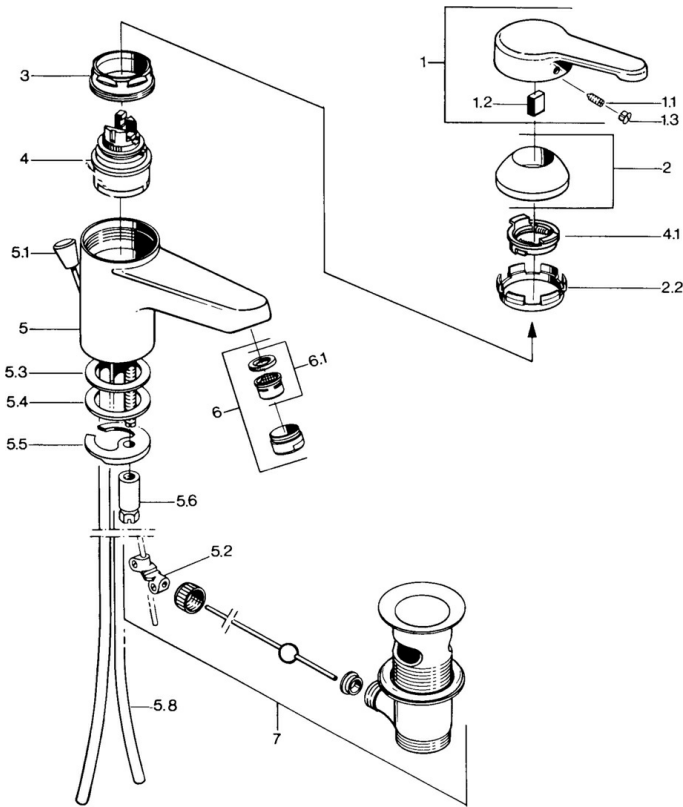

EAN: 4015474590359
static.hansa.com/0307210186

- Washbasin
- Single-lever
- Deck mounted
- Fixed spout
- Single operating lever/handle, Hot/Cold symbols
- Pop-up waste with draw-rod
- Copper inlet pipes

Technical data

Technical properties

DN-size (nominal dimension)	DN15
Hot water supply	max. +80°C
Working pressure	0.5-10 bar
Connection size	Ø10
Projection	99 mm
Material	Brass

Regulations

EN standard	EN 817
-------------	---------------

Spare parts

SP03092101

	Name	Code
1	Lever, L=99 mm, (-2011)	59913768
1.1	Screw, M5x8, SW2.5	59904755
1.2	Bushing	59904778
1.3	Plug, hot/cold	59906705
2	Covering cap	59906563
2.2	Fixing sleeve	59906695
3	Eye screw, M50x1, SW45	59904775
4	Cartridge, 4.8 eco	59904601
4.1	Hot water limiter	59904759
5.2	Swivel joint	59904624
5.3	Gasket, 45x36x2 Discontinued	59905034
5.3	O-ring, d 38x3.5	59910236
5.4	Gasket, 48x33.5x2	59902283
5.5	Fixing plate	59904765
5.6	Screw, M8x1, SW13	59904766
5.7	Fixing set	59910749
5.8	Pipe Discontinued	59910030
6	Aerator, M24x1 STD CC A Edelmessing Discontinued	59906580
6	Aerator, M24x1 A White Discontinued	59905419
6	Aerator, M24x1 STD HC A	59902366
6.1	Aerator, M22/24 A	59902081
7	Pop-up waste Edelmessing Discontinued	59906734
7	Pop-up waste	59904620
N.I.	Washer with chain holder	59902219
N.I.	Plug	59906910