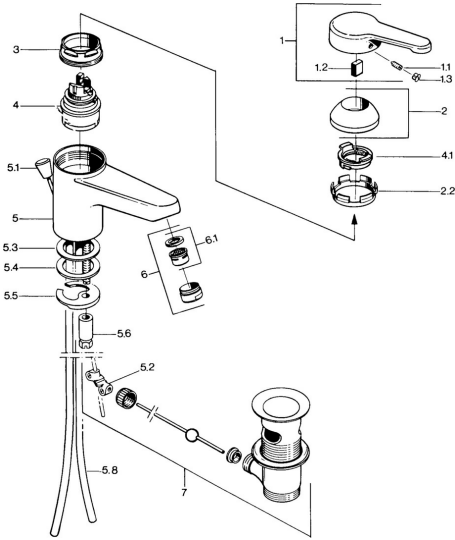

EAN: 4015474590267  
[static.hansa.com/0307210182](https://static.hansa.com/0307210182)

- Washbasin
- Single-lever
- Deck mounted
- White
- Fixed spout
- Single operating lever/handle, Hot/Cold symbols
- Pop-up waste with draw-rod
- Copper inlet pipes

### Technical properties

DN-size (nominal dimension)	<b>DN15</b>
Hot water supply	<b>max. +80°C</b>
Working pressure	<b>0.5-10 bar</b>
Connection size	<b>Ø10</b>
Projection	<b>99 mm</b>
Material	<b>Brass</b>

## Spare parts

### SP03092101

	Name	Code
1	Lever, L=99 mm, (-2011)	59913768
1.1	Screw, M5x8, SW2.5	59904755
1.2	Bushing	59904778
1.3	Plug, hot/cold	59906705
2	Covering cap	59906563
2.2	Fixing sleeve	59906695
3	Eye screw, M50x1, SW45	59904775
4	Cartridge, 4.8 eco	59904601
4.1	Hot water limiter	59904759
5.2	Swivel joint	59904624
5.3	Gasket, 45x36x2 Discontinued	59905034
5.3	O-ring, d 38x3.5	59910236
5.4	Gasket, 48x33.5x2	59902283
5.5	Fixing plate	59904765
5.6	Screw, M8x1, SW13	59904766
5.7	Fixing set	59910749
5.8	Pipe Discontinued	59910030
6	Aerator, M24x1 STD CC A Edelmessing Discontinued	59906580
6	Aerator, M24x1 A White Discontinued	59905419
6	Aerator, M24x1 STD HC A	59902366
6.1	Aerator, M22/24 A	59902081
7	Pop-up waste Edelmessing Discontinued	59906734
7	Pop-up waste	59904620
N.I.	Washer with chain holder	59902219
N.I.	Plug	59906910