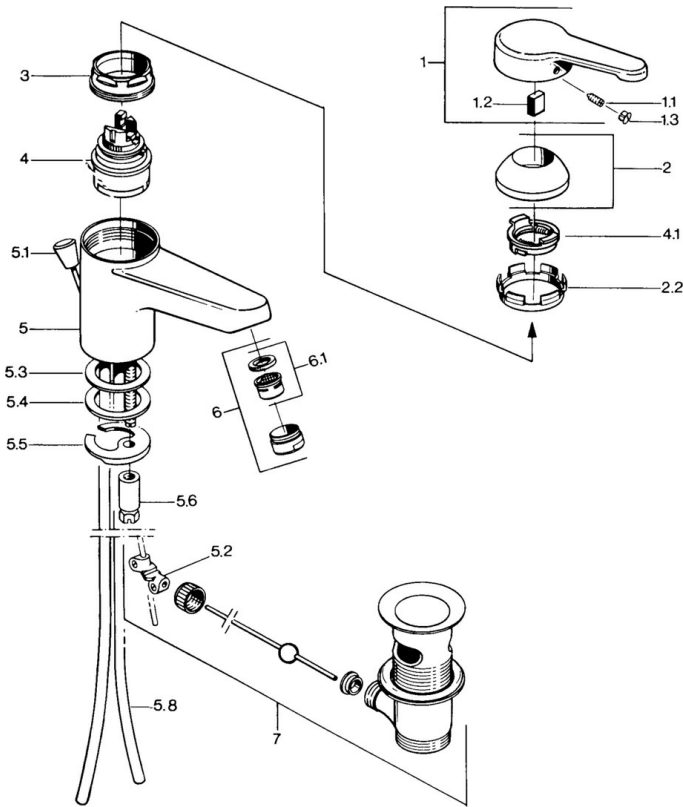

EAN: 4015474590267  
[static.hansa.com/0307210182](https://static.hansa.com/0307210182)

- Washbasin
- Single-lever
- Deck mounted
- White
- Fixed spout
- Single operating lever/handle, Hot/Cold symbols
- Pop-up waste with draw-rod
- Copper inlet pipes

## Technical data

### Technical properties

DN-size (nominal dimension)	<b>DN15</b>
Hot water supply	<b>max. +80°C</b>
Working pressure	<b>0.5-10 bar</b>
Connection size	<b>Ø10</b>
Projection	<b>99 mm</b>
Material	<b>Brass</b>

### SP03092101

	Name	Code
1	Lever, L=99 mm, (-2011)	59913768
1.1	Screw, M5x8, SW2.5	59904755
1.2	Bushing	59904778
1.3	Plug, hot/cold	59906705
2	Covering cap	59906563
2.2	Fixing sleeve	59906695
3	Eye screw, M50x1, SW45	59904775
4	Cartridge, 4.8 eco	59904601
4.1	Hot water limiter	59904759
5.2	Swivel joint	59904624
5.3	Gasket, 45x36x2 Discontinued	59905034
5.3	O-ring, d 38x3.5	59910236
5.4	Gasket, 48x33.5x2	59902283
5.5	Fixing plate	59904765
5.6	Screw, M8x1, SW13	59904766
5.7	Fixing set	59910749
5.8	Pipe Discontinued	59910030
6	Aerator, M24x1 STD CC A Edelmessing Discontinued	59906580
6	Aerator, M24x1 A White Discontinued	59905419
6	Aerator, M24x1 STD HC A	59902366
6.1	Aerator, M22/24 A	59902081
7	Pop-up waste Edelmessing Discontinued	59906734
7	Pop-up waste	59904620
N.I.	Washer with chain holder	59902219
N.I.	Plug	59906910