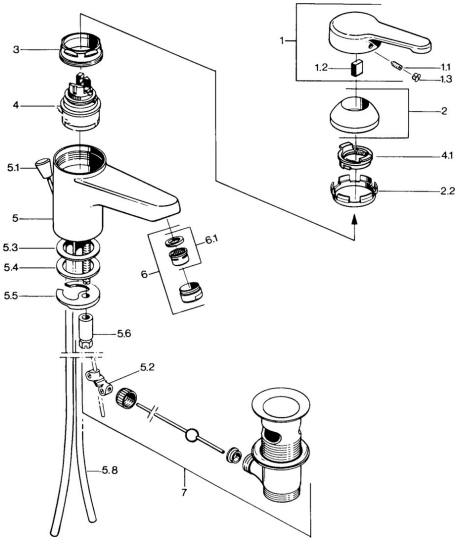

EAN: 4015474590083  
[static.hansa.com/0307210172](https://static.hansa.com/0307210172)

- Washbasin
- Single-lever
- Deck mounted
- Fixed spout
- Single operating lever/handle, Hot/Cold symbols
- Pop-up waste with draw-rod
- Copper inlet pipes

### Technical properties

DN-size (nominal dimension)	<b>DN15</b>
Hot water supply	<b>max. +80°C</b>
Working pressure	<b>0.5-10 bar</b>
Connection size	<b>Ø10</b>
Projection	<b>99 mm</b>
Material	<b>Brass</b>

## Spare parts

### SP03092101

	Name	Code
1	Lever, L=99 mm, (-2011)	59913768
1.1	Screw, M5x8, SW2.5	59904755
1.2	Bushing	59904778
1.3	Plug, hot/cold	59906705
2	Covering cap	59906563
2.2	Fixing sleeve	59906695
3	Eye screw, M50x1, SW45	59904775
4	Cartridge, 4.8 eco	59904601
4.1	Hot water limiter	59904759
5.2	Swivel joint	59904624
5.3	Gasket, 45x36x2 Discontinued	59905034
5.3	O-ring, d 38x3.5	59910236
5.4	Gasket, 48x33.5x2	59902283
5.5	Fixing plate	59904765
5.6	Screw, M8x1, SW13	59904766
5.7	Fixing set	59910749
5.8	Pipe Discontinued	59910030
6	Aerator, M24x1 STD CC A Edelmessing Discontinued	59906580
6	Aerator, M24x1 A White Discontinued	59905419
6	Aerator, M24x1 STD HC A	59902366
6.1	Aerator, M22/24 A	59902081
7	Pop-up waste Edelmessing Discontinued	59906734
7	Pop-up waste	59904620
N.I.	Washer with chain holder	59902219
N.I.	Plug	59906910