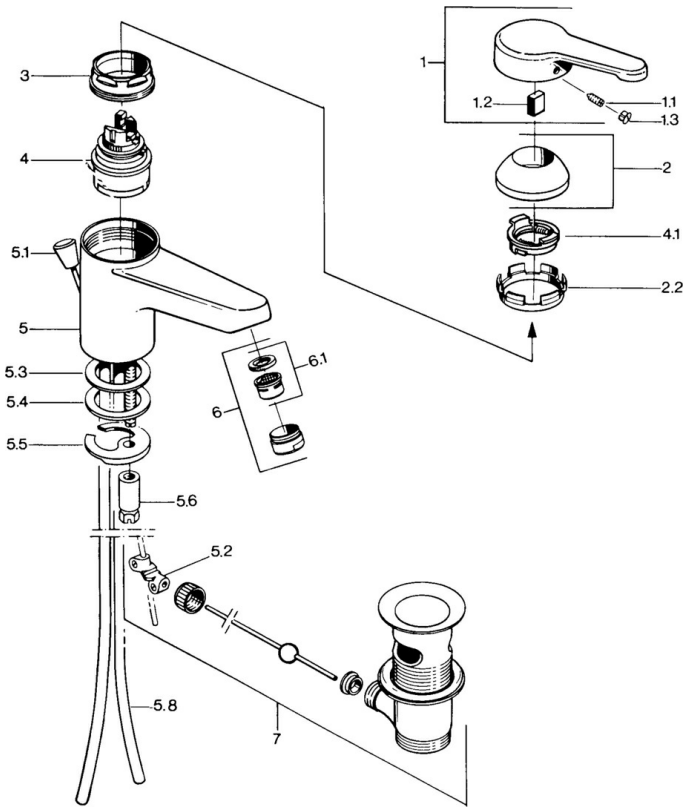

EAN: 4015474590083  
[static.hansa.com/0307210172](https://static.hansa.com/0307210172)

- Washbasin
- Single-lever
- Deck mounted
- Fixed spout
- Single operating lever/handle, Hot/Cold symbols
- Pop-up waste with draw-rod
- Copper inlet pipes

## Technical data

### Technical properties

DN-size (nominal dimension)	<b>DN15</b>
Hot water supply	<b>max. +80°C</b>
Working pressure	<b>0.5-10 bar</b>
Connection size	<b>Ø10</b>
Projection	<b>99 mm</b>
Material	<b>Brass</b>

### SP03092101

	Name	Code
1	Lever, L=99 mm, (-2011)	59913768
1.1	Screw, M5x8, SW2.5	59904755
1.2	Bushing	59904778
1.3	Plug, hot/cold	59906705
2	Covering cap	59906563
2.2	Fixing sleeve	59906695
3	Eye screw, M50x1, SW45	59904775
4	Cartridge, 4.8 eco	59904601
4.1	Hot water limiter	59904759
5.2	Swivel joint	59904624
5.3	Gasket, 45x36x2 Discontinued	59905034
5.3	O-ring, d 38x3.5	59910236
5.4	Gasket, 48x33.5x2	59902283
5.5	Fixing plate	59904765
5.6	Screw, M8x1, SW13	59904766
5.7	Fixing set	59910749
5.8	Pipe Discontinued	59910030
6	Aerator, M24x1 STD CC A Edelmessing Discontinued	59906580
6	Aerator, M24x1 A White Discontinued	59905419
6	Aerator, M24x1 STD HC A	59902366
6.1	Aerator, M22/24 A	59902081
7	Pop-up waste Edelmessing Discontinued	59906734
7	Pop-up waste	59904620
N.I.	Washer with chain holder	59902219
N.I.	Plug	59906910