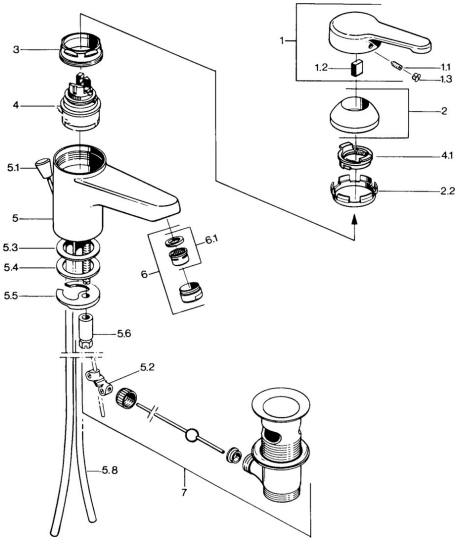

EAN: 4015474609150
static.hansa.com/0307210142

- Washbasin
- Single-lever
- Deck mounted
- Aranja/Edelmessing
- Fixed spout
- Single operating lever/handle, Hot/Cold symbols
- Pop-up waste with draw-rod
- Copper inlet pipes

Technical data

Technical properties

DN-size (nominal dimension)	DN15
Hot water supply	max. +80°C
Working pressure	0.5-10 bar
Connection size	Ø10
Projection	99 mm
Material	Brass

Regulations

EN standard	EN 817
-------------	---------------

Spare parts

SP03092101

	Name	Code
1	Lever, L=99 mm, (-2011)	59913768
1.1	Screw, M5x8, SW2.5	59904755
1.2	Bushing	59904778
1.3	Plug, hot/cold	59906705
2	Covering cap	59906563
2.2	Fixing sleeve	59906695
3	Eye screw, M50x1, SW45	59904775
4	Cartridge, 4.8 eco	59904601
4.1	Hot water limiter	59904759
5.2	Swivel joint	59904624
5.3	Gasket, 45x36x2 Discontinued	59905034
5.3	O-ring, d 38x3.5	59910236
5.4	Gasket, 48x33.5x2	59902283
5.5	Fixing plate	59904765
5.6	Screw, M8x1, SW13	59904766
5.7	Fixing set	59910749
5.8	Pipe Discontinued	59910030
6	Aerator, M24x1 STD CC A Edelmessing Discontinued	59906580
6	Aerator, M24x1 A White Discontinued	59905419
6	Aerator, M24x1 STD HC A	59902366
6.1	Aerator, M22/24 A	59902081
7	Pop-up waste Edelmessing Discontinued	59906734
7	Pop-up waste	59904620
N.I.	Washer with chain holder	59902219
N.I.	Plug	59906910