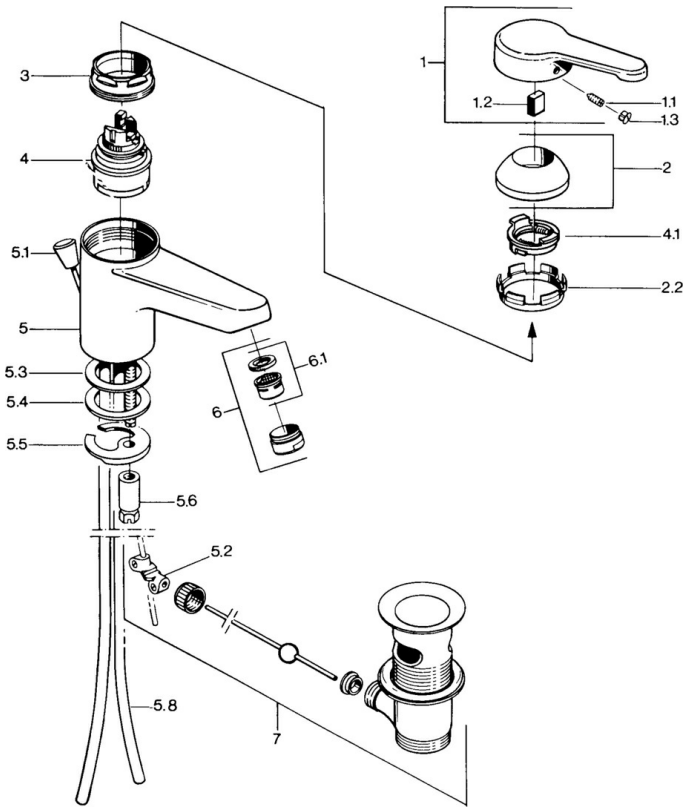

EAN: 4015474609150
static.hansa.com/0307210142

- Washbasin
- Single-lever
- Deck mounted
- Aranja/Edelmessing
- Fixed spout
- Single operating lever/handle, Hot/Cold symbols
- Pop-up waste with draw-rod
- Copper inlet pipes

Technical data

Technical properties

DN-size (nominal dimension)	DN15
Hot water supply	max. +80°C
Working pressure	0.5-10 bar
Connection size	Ø10
Projection	99 mm
Material	Brass

Regulations

EN standard	EN 817
-------------	---------------

Spare parts

SP03092101

	Name	Code
1	Lever, L=99 mm, (-2011)	59913768
1.1	Screw, M5x8, SW2.5	59904755
1.2	Bushing	59904778
1.3	Plug, hot/cold	59906705
2	Covering cap	59906563
2.2	Fixing sleeve	59906695
3	Eye screw, M50x1, SW45	59904775
4	Cartridge, 4.8 eco	59904601
4.1	Hot water limiter	59904759
5.2	Swivel joint	59904624
5.3	Gasket, 45x36x2 Discontinued	59905034
5.3	O-ring, d 38x3.5	59910236
5.4	Gasket, 48x33.5x2	59902283
5.5	Fixing plate	59904765
5.6	Screw, M8x1, SW13	59904766
5.7	Fixing set	59910749
5.8	Pipe Discontinued	59910030
6	Aerator, M24x1 STD CC A Edelmessing Discontinued	59906580
6	Aerator, M24x1 A White Discontinued	59905419
6	Aerator, M24x1 STD HC A	59902366
6.1	Aerator, M22/24 A	59902081
7	Pop-up waste Edelmessing Discontinued	59906734
7	Pop-up waste	59904620
N.I.	Washer with chain holder	59902219
N.I.	Plug	59906910