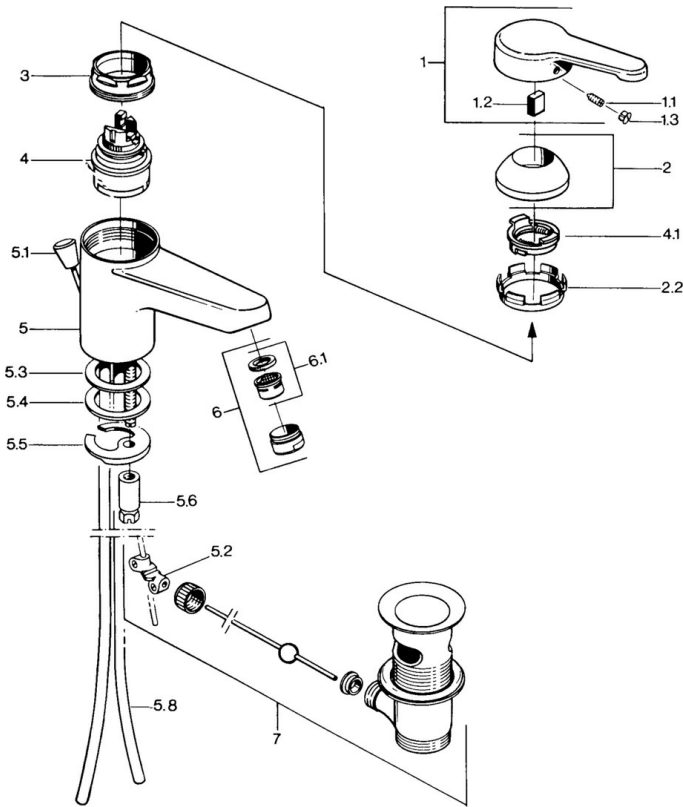

EAN: 4015474511392
static.hansa.com/03072101

- Washbasin
- Single-lever
- Deck mounted
- Chrome
- Fixed spout
- Single operating lever/handle, Hot/Cold symbols
- Pop-up waste with draw-rod
- Copper inlet pipes

Technical data

Technical properties

DN-size (nominal dimension)	DN15
Hot water supply	max. +80°C
Working pressure	0.5-10 bar
Connection size	Ø10
Projection	99 mm
Material	Brass

Regulations

EN standard	EN 817
-------------	---------------

Spare parts

SP03092101

	Name	Code
1	Lever, L=99 mm, (-2011)	59913768
1.1	Screw, M5x8, SW2.5	59904755
1.2	Bushing	59904778
1.3	Plug, hot/cold	59906705
2	Covering cap	59906563
2.2	Fixing sleeve	59906695
3	Eye screw, M50x1, SW45	59904775
4	Cartridge, 4.8 eco	59904601
4.1	Hot water limiter	59904759
5.2	Swivel joint	59904624
5.3	Gasket, 45x36x2 Discontinued	59905034
5.3	O-ring, d 38x3.5	59910236
5.4	Gasket, 48x33.5x2	59902283
5.5	Fixing plate	59904765
5.6	Screw, M8x1, SW13	59904766
5.7	Fixing set	59910749
5.8	Pipe Discontinued	59910030
6	Aerator, M24x1 STD CC A Edelmessing Discontinued	59906580
6	Aerator, M24x1 A White Discontinued	59905419
6	Aerator, M24x1 STD HC A	59902366
6.1	Aerator, M22/24 A	59902081
7	Pop-up waste Edelmessing Discontinued	59906734
7	Pop-up waste	59904620
N.I.	Washer with chain holder	59902219
N.I.	Plug	59906910