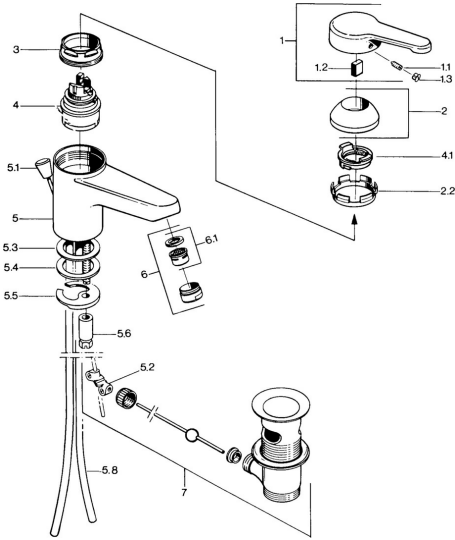

EAN: 4015474511392
static.hansa.com/03072101

- Washbasin
- Single-lever
- Deck mounted
- Chrome
- Fixed spout
- Single operating lever/handle, Hot/Cold symbols
- Pop-up waste with draw-rod
- Copper inlet pipes

Technical data

Technical properties

DN-size (nominal dimension)	DN15
Hot water supply	max. +80°C
Working pressure	0.5-10 bar
Connection size	Ø10
Projection	99 mm
Material	Brass

Regulations

EN standard	EN 817
-------------	---------------

Spare parts

SP03092101

	Name	Code
1	Lever, L=99 mm, (-2011)	59913768
1.1	Screw, M5x8, SW2.5	59904755
1.2	Bushing	59904778
1.3	Plug, hot/cold	59906705
2	Covering cap	59906563
2.2	Fixing sleeve	59906695
3	Eye screw, M50x1, SW45	59904775
4	Cartridge, 4.8 eco	59904601
4.1	Hot water limiter	59904759
5.2	Swivel joint	59904624
5.3	Gasket, 45x36x2 Discontinued	59905034
5.3	O-ring, d 38x3.5	59910236
5.4	Gasket, 48x33.5x2	59902283
5.5	Fixing plate	59904765
5.6	Screw, M8x1, SW13	59904766
5.7	Fixing set	59910749
5.8	Pipe Discontinued	59910030
6	Aerator, M24x1 STD CC A Edelmessing Discontinued	59906580
6	Aerator, M24x1 A White Discontinued	59905419
6	Aerator, M24x1 STD HC A	59902366
6.1	Aerator, M22/24 A	59902081
7	Pop-up waste Edelmessing Discontinued	59906734
7	Pop-up waste	59904620
N.I.	Washer with chain holder	59902219
N.I.	Plug	59906910