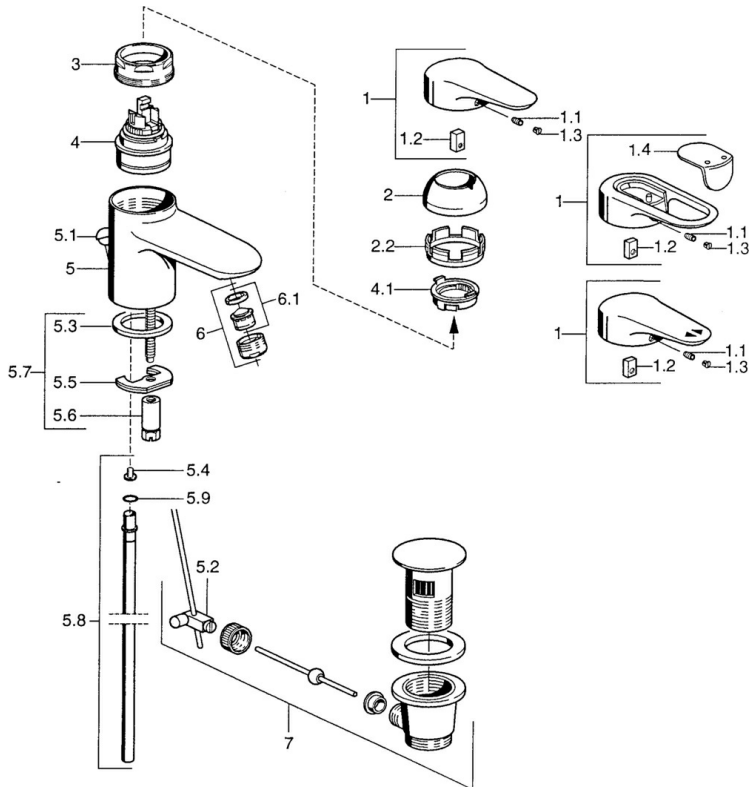

EAN: 4015474680043
static.hansa.com/0307210093

- Washbasin
- Single-lever
- Deck mounted
- Fixed spout
- Single operating lever/handle, Hot/Cold symbols
- Pop-up waste with draw-rod
- Limitation option for maximum temperature and flow-rate, Adjustable hot water stop (included, retrofittable)
- ϕ 48 mm ceramic eco cartridge for flow and temperature control
- Copper inlet pipes

Technical data

Technical properties

DN-size (nominal dimension)	DN15
Hot water supply	max. +80°C
Working pressure	0.5-10 bar
Connection size	$\phi 10$
Projection	99 mm
Material	Brass

Regulations

EN standard	EN 817
-------------	---------------

Spare parts

SP03072102

	Name	Code
1	Lever, L=99 mm, (-2011)	59913768
1.1	Screw, M5x8, SW2.5	59904755
1.2	Bushing	59904778
1.3	Plug, hot/cold	59906705
2	Covering cap Chrome/Satin Discontinued	59906564
2	Covering cap	59906563
2.2	Fixing sleeve	59906695
3	Eye screw, M50x1, SW45	59904775
4	Cartridge, 4.8 eco	59904601
4.1	Hot water limiter	59904759
5.2	Swivel joint	59904624
5.3	Gasket, 37x48x3.5	59911422
5.4	Attachment clamp Discontinued	59911416
5.5	Fixing plate	59904765
5.6	Screw, M8x1, SW13	59904766
5.7	Fixing set	59910749
5.8	Pipe, d 10 mm, L=413	59911423
5.9	O-ring, 9x2	59905095
6	Aerator, M24x1 A White Discontinued	59905419
6	Aerator, M24x1 STD CC A Edelmessing Discontinued	59906580
6	Aerator, M24x1 STD HC A	59902366
6.1	Aerator, M22/24 A	59902081
7	Pop-up waste	59911441
7	Pop-up waste White Discontinued	59911443
7	Pop-up waste Satin Discontinued	59911442