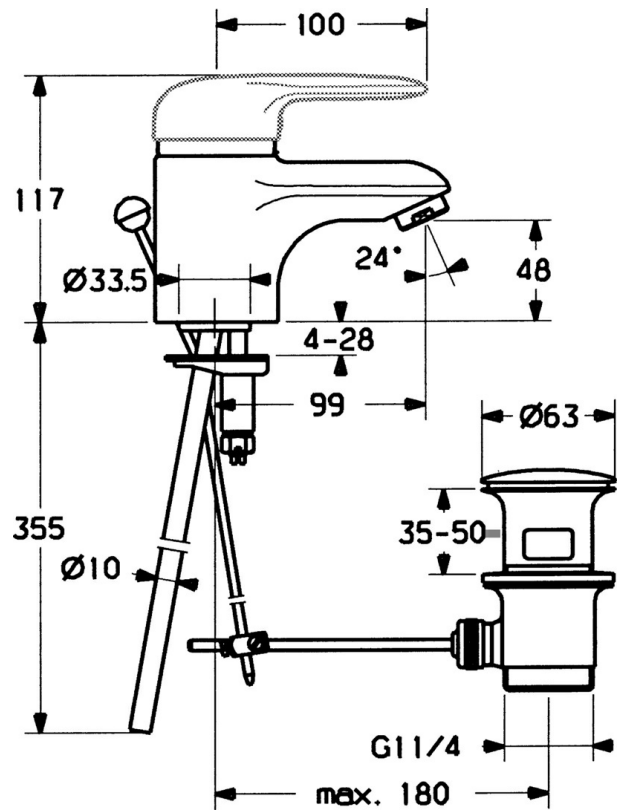

EAN: 4015474680043
static.hansa.com/0307210093

- Washbasin
- Single-lever
- Deck mounted
- Fixed spout
- Single operating lever/handle, Hot/Cold symbols
- Pop-up waste with draw-rod
- Limitation option for maximum temperature and flow-rate, Adjustable hot water stop (included, retrofittable)
- ϕ 48 mm ceramic eco cartridge for flow and temperature control
- Copper inlet pipes

Technical data

Technical properties

DN-size (nominal dimension)	DN15
Hot water supply	max. +80°C
Working pressure	0.5-10 bar
Connection size	$\phi 10$
Projection	99 mm
Material	Brass

Regulations

EN standard	EN 817
-------------	---------------

Spare parts

SP03072102

	Name	Code
1	Lever, L=99 mm, (-2011)	59913768
1.1	Screw, M5x8, SW2.5	59904755
1.2	Bushing	59904778
1.3	Plug, hot/cold	59906705
2	Covering cap Chrome/Satin Discontinued	59906564
2	Covering cap	59906563
2.2	Fixing sleeve	59906695
3	Eye screw, M50x1, SW45	59904775
4	Cartridge, 4.8 eco	59904601
4.1	Hot water limiter	59904759
5.2	Swivel joint	59904624
5.3	Gasket, 37x48x3.5	59911422
5.4	Attachment clamp Discontinued	59911416
5.5	Fixing plate	59904765
5.6	Screw, M8x1, SW13	59904766
5.7	Fixing set	59910749
5.8	Pipe, d 10 mm, L=413	59911423
5.9	O-ring, 9x2	59905095
6	Aerator, M24x1 A White Discontinued	59905419
6	Aerator, M24x1 STD CC A Edelmessing Discontinued	59906580
6	Aerator, M24x1 STD HC A	59902366
6.1	Aerator, M22/24 A	59902081
7	Pop-up waste	59911441
7	Pop-up waste White Discontinued	59911443
7	Pop-up waste Satin Discontinued	59911442