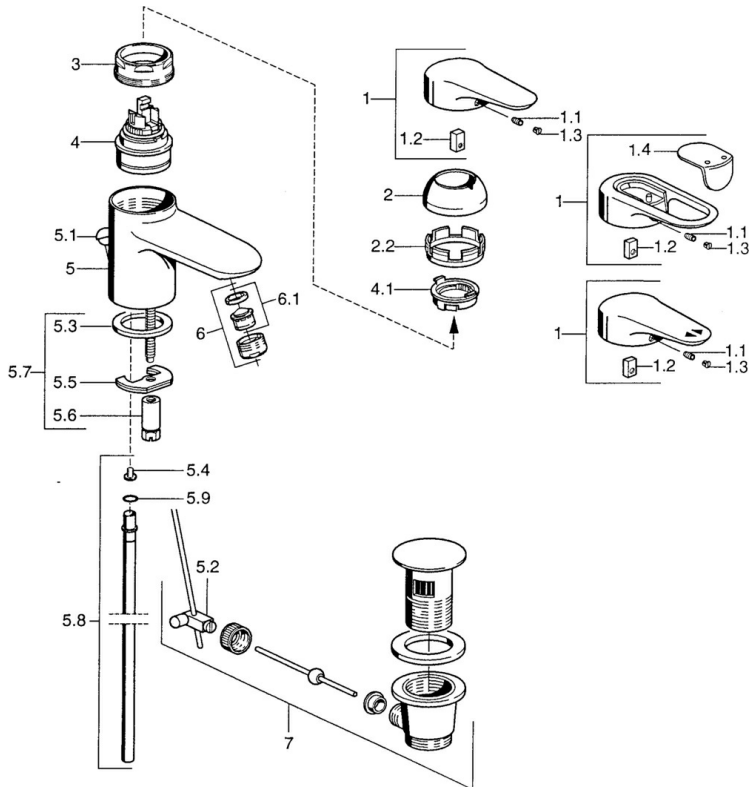

EAN: 4015474679993
static.hansa.com/0307210082

- Washbasin
- Single-lever
- Deck mounted
- White
- Fixed spout
- Single operating lever/handle, Hot/Cold symbols
- Pop-up waste with draw-rod
- Limitation option for maximum temperature and flow-rate, Adjustable hot water stop (included, retrofittable)
- \varnothing 48 mm ceramic eco cartridge for flow and temperature control
- Copper inlet pipes

Technical data

Technical properties

DN-size (nominal dimension)	DN15
Hot water supply	max. +80°C
Working pressure	0.5-10 bar
Connection size	\varnothing 10
Projection	99 mm
Material	Brass

Regulations

EN standard	EN 817
-------------	--------

Spare parts

SP03072102

	Name	Code
1	Lever, L=99 mm, (-2011)	59913768
1.1	Screw, M5x8, SW2.5	59904755
1.2	Bushing	59904778
1.3	Plug, hot/cold	59906705
2	Covering cap Chrome/Satin Discontinued	59906564
2	Covering cap	59906563
2.2	Fixing sleeve	59906695
3	Eye screw, M50x1, SW45	59904775
4	Cartridge, 4.8 eco	59904601
4.1	Hot water limiter	59904759
5.2	Swivel joint	59904624
5.3	Gasket, 37x48x3.5	59911422
5.4	Attachment clamp Discontinued	59911416
5.5	Fixing plate	59904765
5.6	Screw, M8x1, SW13	59904766
5.7	Fixing set	59910749
5.8	Pipe, d 10 mm, L=413	59911423
5.9	O-ring, 9x2	59905095
6	Aerator, M24x1 A White Discontinued	59905419
6	Aerator, M24x1 STD CC A Edelmessing Discontinued	59906580
6	Aerator, M24x1 STD HC A	59902366
6.1	Aerator, M22/24 A	59902081
7	Pop-up waste	59911441
7	Pop-up waste White Discontinued	59911443
7	Pop-up waste Satin Discontinued	59911442