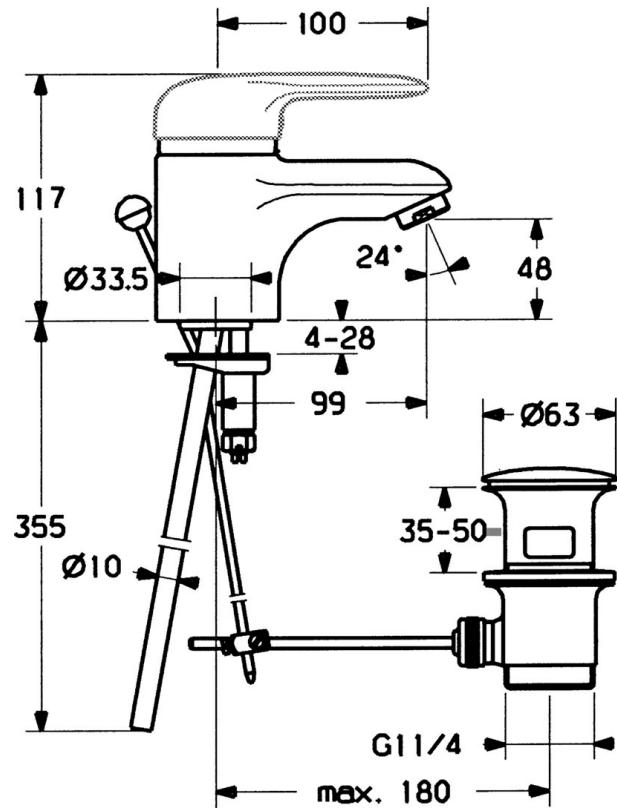

EAN: 4015474679993
static.hansa.com/0307210082

- Washbasin
- Single-lever
- Deck mounted
- White
- Fixed spout
- Single operating lever/handle, Hot/Cold symbols
- Pop-up waste with draw-rod
- Limitation option for maximum temperature and flow-rate, Adjustable hot water stop (included, retrofittable)
- \varnothing 48 mm ceramic eco cartridge for flow and temperature control
- Copper inlet pipes

Technical data

Technical properties

DN-size (nominal dimension)	DN15
Hot water supply	max. +80°C
Working pressure	0.5-10 bar
Connection size	\varnothing 10
Projection	99 mm
Material	Brass

Regulations

EN standard	EN 817
-------------	--------

Spare parts

SP03072102

	Name	Code
1	Lever, L=99 mm, (-2011)	59913768
1.1	Screw, M5x8, SW2.5	59904755
1.2	Bushing	59904778
1.3	Plug, hot/cold	59906705
2	Covering cap Chrome/Satin Discontinued	59906564
2	Covering cap	59906563
2.2	Fixing sleeve	59906695
3	Eye screw, M50x1, SW45	59904775
4	Cartridge, 4.8 eco	59904601
4.1	Hot water limiter	59904759
5.2	Swivel joint	59904624
5.3	Gasket, 37x48x3.5	59911422
5.4	Attachment clamp Discontinued	59911416
5.5	Fixing plate	59904765
5.6	Screw, M8x1, SW13	59904766
5.7	Fixing set	59910749
5.8	Pipe, d 10 mm, L=413	59911423
5.9	O-ring, 9x2	59905095
6	Aerator, M24x1 A White Discontinued	59905419
6	Aerator, M24x1 STD CC A Edelmessing Discontinued	59906580
6	Aerator, M24x1 STD HC A	59902366
6.1	Aerator, M22/24 A	59902081
7	Pop-up waste	59911441
7	Pop-up waste White Discontinued	59911443
7	Pop-up waste Satin Discontinued	59911442