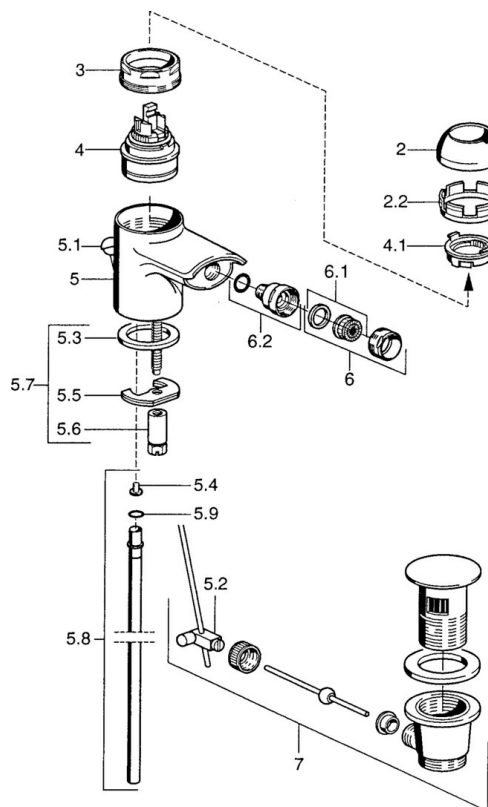

EAN: 4015474018945
static.hansa.com/0306320094

- Bidet
- Single-lever
- Deck mounted
- Edelmessing
- Fixed spout
- Single operating lever/handle, Hot/Cold symbols
- Limitation option for maximum temperature and flow-rate, Adjustable hot water stop (included, retrofittable)
- ϕ 48 mm ceramic eco cartridge for flow and temperature control
- Flexible inlet pipes

Technical data

Technical properties

DN-size (nominal dimension)	DN15
Hot water supply	max. +70°C
Working pressure	0.5-10 bar
Connection size	G3/8
Material	Brass

Regulations

EN standard	EN 817
-------------	---------------

Spare parts

SP03063200

	Name	Code
2	Covering cap White Discontinued	59906565
2	Covering cap	59906563
2.2	Fixing sleeve	59906695
3	Eye screw, M50x1, SW45	59904775
4	Cartridge, 4.8 eco	59904601
4.1	Hot water limiter	59904759
5.2	Swivel joint	59904624
5.3	Gasket, 37x48x3.5	59911422
5.4	Attachment clamp Discontinued	59911416
5.5	Fixing plate	59904765
5.6	Screw, M8x1, SW13	59904766
5.7	Fixing set	59910749
5.8	Hose Discontinued	59912303
5.9	O-ring, 9x2	59905095
6	Aerator, M24x1 STD HC A	59902366
6	Aerator, M24x1 A White Discontinued	59905419
6	Aerator, M24x1 STD CC A Edelmessing Discontinued	59906580
6.1	Aerator, M22/24 A	59902081
6.2	Ball joint for bidet faucet, M24x1	59904920
7	Pop-up waste Discontinued	59911444
7	Pop-up waste	59911441
7	Pop-up waste White Discontinued	59911443
N.I.	Flexible pipe, L=500, G3/8-M10x1	59911767