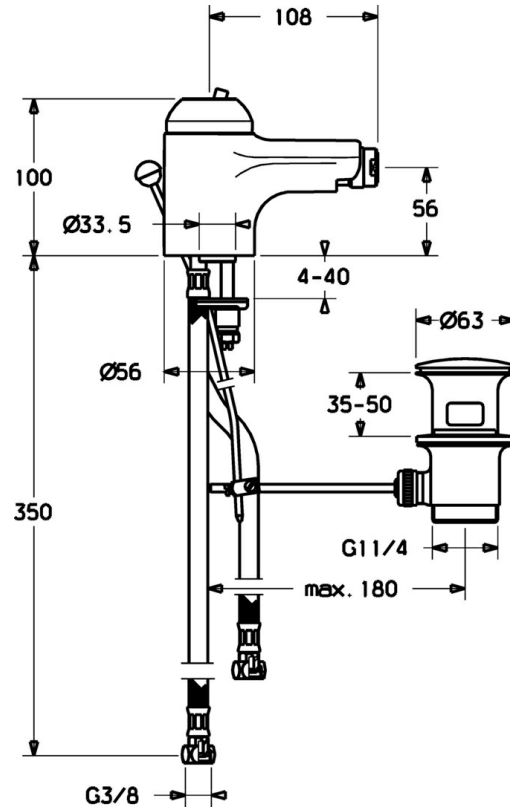

EAN: 4015474018945
static.hansa.com/0306320094

- Bidet
- Single-lever
- Deck mounted
- Edelmessing
- Fixed spout
- Single operating lever/handle, Hot/Cold symbols
- Limitation option for maximum temperature and flow-rate, Adjustable hot water stop (included, retrofittable)
- ϕ 48 mm ceramic eco cartridge for flow and temperature control
- Flexible inlet pipes

Technical data

Technical properties

DN-size (nominal dimension)	DN15
Hot water supply	max. +70°C
Working pressure	0.5-10 bar
Connection size	G3/8
Material	Brass

Regulations

EN standard	EN 817
-------------	---------------

Spare parts

SP03063200

	Name	Code
2	Covering cap White Discontinued	59906565
2	Covering cap	59906563
2.2	Fixing sleeve	59906695
3	Eye screw, M50x1, SW45	59904775
4	Cartridge, 4.8 eco	59904601
4.1	Hot water limiter	59904759
5.2	Swivel joint	59904624
5.3	Gasket, 37x48x3.5	59911422
5.4	Attachment clamp Discontinued	59911416
5.5	Fixing plate	59904765
5.6	Screw, M8x1, SW13	59904766
5.7	Fixing set	59910749
5.8	Hose Discontinued	59912303
5.9	O-ring, 9x2	59905095
6	Aerator, M24x1 STD HC A	59902366
6	Aerator, M24x1 A White Discontinued	59905419
6	Aerator, M24x1 STD CC A Edelmessing Discontinued	59906580
6.1	Aerator, M22/24 A	59902081
6.2	Ball joint for bidet faucet, M24x1	59904920
7	Pop-up waste Discontinued	59911444
7	Pop-up waste	59911441
7	Pop-up waste White Discontinued	59911443
N.I.	Flexible pipe, L=500, G3/8-M10x1	59911767