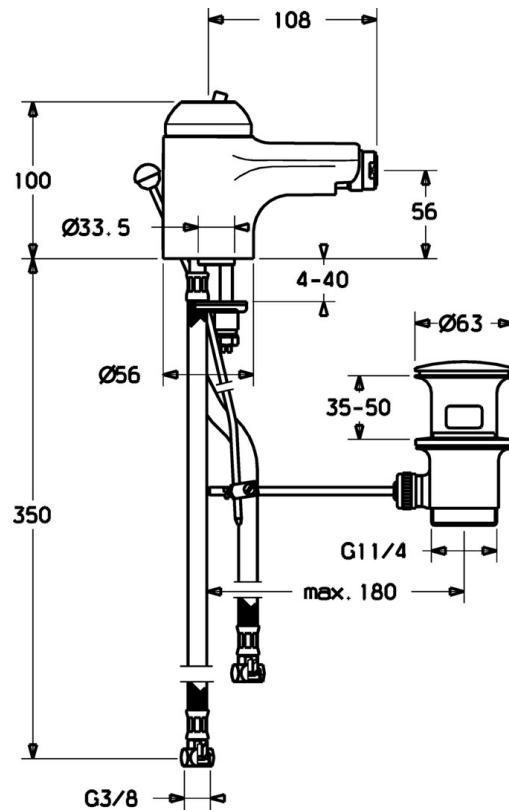

EAN: 4015474018938  
[static.hansa.com/0306320093](http://static.hansa.com/0306320093)

- Bidet
- Single-lever
- Deck mounted
- Fixed spout
- Single operating lever/handle, Hot/Cold symbols
- Limitation option for maximum temperature and flow-rate, Adjustable hot water stop (included, retrofittable)
- $\phi$  48 mm ceramic eco cartridge for flow and temperature control
- Flexible inlet pipes

### Technical properties

DN-size (nominal dimension)	<b>DN15</b>
Hot water supply	<b>max. +70°C</b>
Working pressure	<b>0.5-10 bar</b>
Connection size	<b>G3/8</b>
Material	<b>Brass</b>

### SP03063200

	Name	Code
2	Covering cap White Discontinued	59906565
2	Covering cap	59906563
2.2	Fixing sleeve	59906695
3	Eye screw, M50x1, SW45	59904775
4	Cartridge, 4.8 eco	59904601
4.1	Hot water limiter	59904759
5.2	Swivel joint	59904624
5.3	Gasket, 37x48x3.5	59911422
5.4	Attachment clamp Discontinued	59911416
5.5	Fixing plate	59904765
5.6	Screw, M8x1, SW13	59904766
5.7	Fixing set	59910749
5.8	Hose Discontinued	59912303
5.9	O-ring, 9x2	59905095
6	Aerator, M24x1 STD HC A	59902366
6	Aerator, M24x1 A White Discontinued	59905419
6	Aerator, M24x1 STD CC A Edelmessing Discontinued	59906580
6.1	Aerator, M22/24 A	59902081
6.2	Ball joint for bidet faucet, M24x1	59904920
7	Pop-up waste Discontinued	59911444
7	Pop-up waste	59911441
7	Pop-up waste White Discontinued	59911443
N.I.	Flexible pipe, L=500, G3/8-M10x1	59911767