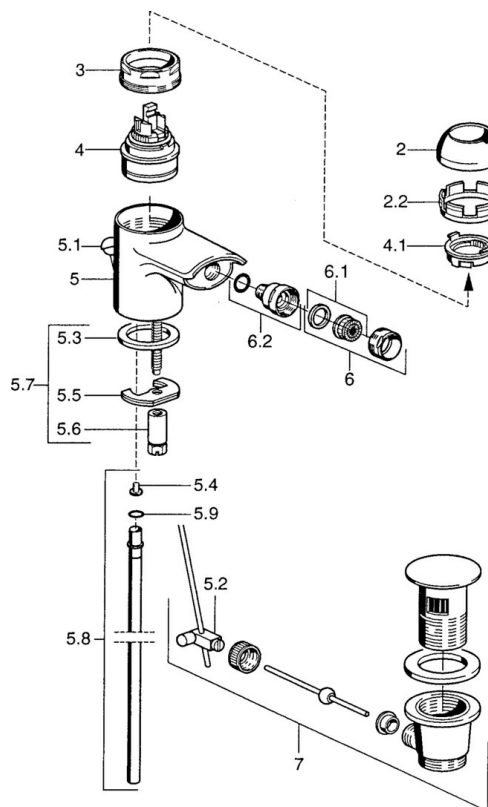

EAN: 4015474018938  
[static.hansa.com/0306320093](http://static.hansa.com/0306320093)

- Bidet
- Single-lever
- Deck mounted
- Fixed spout
- Single operating lever/handle, Hot/Cold symbols
- Limitation option for maximum temperature and flow-rate, Adjustable hot water stop (included, retrofittable)
- $\phi$  48 mm ceramic eco cartridge for flow and temperature control
- Flexible inlet pipes

## Technical data

### Technical properties

DN-size (nominal dimension)	<b>DN15</b>
Hot water supply	<b>max. +70°C</b>
Working pressure	<b>0.5-10 bar</b>
Connection size	<b>G3/8</b>
Material	<b>Brass</b>

### SP03063200

	Name	Code
2	Covering cap White Discontinued	59906565
2	Covering cap	59906563
2.2	Fixing sleeve	59906695
3	Eye screw, M50x1, SW45	59904775
4	Cartridge, 4.8 eco	59904601
4.1	Hot water limiter	59904759
5.2	Swivel joint	59904624
5.3	Gasket, 37x48x3.5	59911422
5.4	Attachment clamp Discontinued	59911416
5.5	Fixing plate	59904765
5.6	Screw, M8x1, SW13	59904766
5.7	Fixing set	59910749
5.8	Hose Discontinued	59912303
5.9	O-ring, 9x2	59905095
6	Aerator, M24x1 STD HC A	59902366
6	Aerator, M24x1 A White Discontinued	59905419
6	Aerator, M24x1 STD CC A Edelmessing Discontinued	59906580
6.1	Aerator, M22/24 A	59902081
6.2	Ball joint for bidet faucet, M24x1	59904920
7	Pop-up waste Discontinued	59911444
7	Pop-up waste	59911441
7	Pop-up waste White Discontinued	59911443
N.I.	Flexible pipe, L=500, G3/8-M10x1	59911767