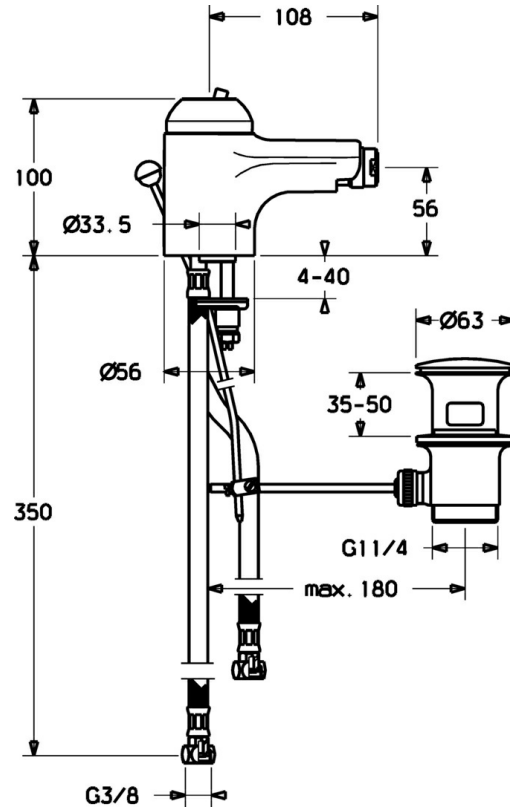

EAN: 4015474018853  
[static.hansa.com/0306320090](http://static.hansa.com/0306320090)

- Bidet
- Single-lever
- Deck mounted
- Chrome/Gold
- Fixed spout
- Single operating lever/handle, Hot/Cold symbols
- Limitation option for maximum temperature and flow-rate, Adjustable hot water stop (included, retrofittable)
- $\phi$  48 mm ceramic eco cartridge for flow and temperature control
- Flexible inlet pipes

### Technical properties

DN-size (nominal dimension)	<b>DN15</b>
Hot water supply	<b>max. +70°C</b>
Working pressure	<b>0.5-10 bar</b>
Connection size	<b>G3/8</b>
Material	<b>Brass</b>

### SP03063200

	Name	Code
2	Covering cap White Discontinued	59906565
2	Covering cap	59906563
2.2	Fixing sleeve	59906695
3	Eye screw, M50x1, SW45	59904775
4	Cartridge, 4.8 eco	59904601
4.1	Hot water limiter	59904759
5.2	Swivel joint	59904624
5.3	Gasket, 37x48x3.5	59911422
5.4	Attachment clamp Discontinued	59911416
5.5	Fixing plate	59904765
5.6	Screw, M8x1, SW13	59904766
5.7	Fixing set	59910749
5.8	Hose Discontinued	59912303
5.9	O-ring, 9x2	59905095
6	Aerator, M24x1 STD HC A	59902366
6	Aerator, M24x1 A White Discontinued	59905419
6	Aerator, M24x1 STD CC A Edelmessing Discontinued	59906580
6.1	Aerator, M22/24 A	59902081
6.2	Ball joint for bidet faucet, M24x1	59904920
7	Pop-up waste Discontinued	59911444
7	Pop-up waste	59911441
7	Pop-up waste White Discontinued	59911443
N.I.	Flexible pipe, L=500, G3/8-M10x1	59911767