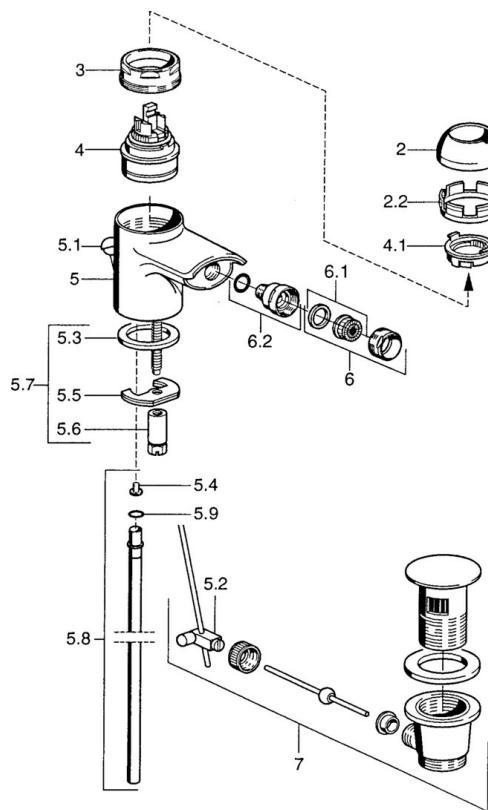

EAN: 4015474018853  
[static.hansa.com/0306320090](http://static.hansa.com/0306320090)

- Bidet
- Single-lever
- Deck mounted
- Chrome/Gold
- Fixed spout
- Single operating lever/handle, Hot/Cold symbols
- Limitation option for maximum temperature and flow-rate, Adjustable hot water stop (included, retrofittable)
- $\phi$  48 mm ceramic eco cartridge for flow and temperature control
- Flexible inlet pipes

## Technical data

### Technical properties

DN-size (nominal dimension)	<b>DN15</b>
Hot water supply	<b>max. +70°C</b>
Working pressure	<b>0.5-10 bar</b>
Connection size	<b>G3/8</b>
Material	<b>Brass</b>

### SP03063200

	Name	Code
2	Covering cap White Discontinued	59906565
2	Covering cap	59906563
2.2	Fixing sleeve	59906695
3	Eye screw, M50x1, SW45	59904775
4	Cartridge, 4.8 eco	59904601
4.1	Hot water limiter	59904759
5.2	Swivel joint	59904624
5.3	Gasket, 37x48x3.5	59911422
5.4	Attachment clamp Discontinued	59911416
5.5	Fixing plate	59904765
5.6	Screw, M8x1, SW13	59904766
5.7	Fixing set	59910749
5.8	Hose Discontinued	59912303
5.9	O-ring, 9x2	59905095
6	Aerator, M24x1 STD HC A	59902366
6	Aerator, M24x1 A White Discontinued	59905419
6	Aerator, M24x1 STD CC A Edelmessing Discontinued	59906580
6.1	Aerator, M22/24 A	59902081
6.2	Ball joint for bidet faucet, M24x1	59904920
7	Pop-up waste Discontinued	59911444
7	Pop-up waste	59911441
7	Pop-up waste White Discontinued	59911443
N.I.	Flexible pipe, L=500, G3/8-M10x1	59911767