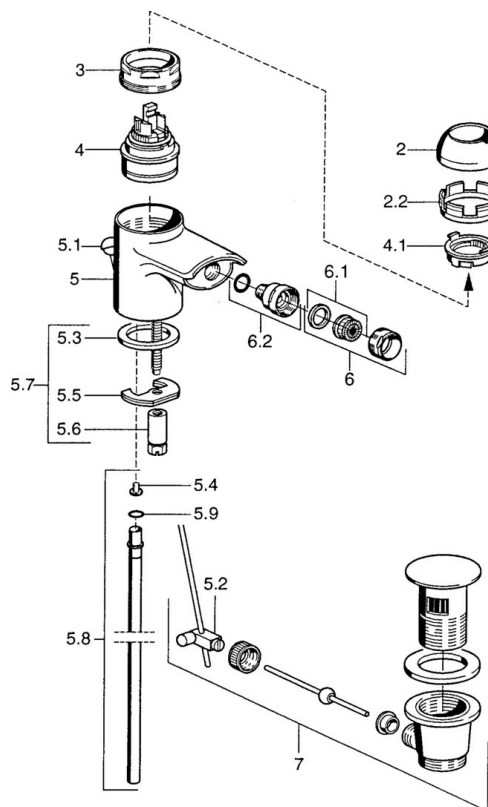

EAN: 4015474018839  
[static.hansa.com/0306320086](http://static.hansa.com/0306320086)

- Bidet
- Single-lever
- Deck mounted
- Fixed spout
- Single operating lever/handle, Hot/Cold symbols
- Limitation option for maximum temperature and flow-rate, Adjustable hot water stop (included, retrofittable)
- $\phi$  48 mm ceramic eco cartridge for flow and temperature control
- Flexible inlet pipes

## Technical data

### Technical properties

DN-size (nominal dimension)	<b>DN15</b>
Hot water supply	<b>max. +70°C</b>
Working pressure	<b>0.5-10 bar</b>
Connection size	<b>G3/8</b>
Material	<b>Brass</b>

### SP03063200

	Name	Code
2	Covering cap White Discontinued	59906565
2	Covering cap	59906563
2.2	Fixing sleeve	59906695
3	Eye screw, M50x1, SW45	59904775
4	Cartridge, 4.8 eco	59904601
4.1	Hot water limiter	59904759
5.2	Swivel joint	59904624
5.3	Gasket, 37x48x3.5	59911422
5.4	Attachment clamp Discontinued	59911416
5.5	Fixing plate	59904765
5.6	Screw, M8x1, SW13	59904766
5.7	Fixing set	59910749
5.8	Hose Discontinued	59912303
5.9	O-ring, 9x2	59905095
6	Aerator, M24x1 STD HC A	59902366
6	Aerator, M24x1 A White Discontinued	59905419
6	Aerator, M24x1 STD CC A Edelmessing Discontinued	59906580
6.1	Aerator, M22/24 A	59902081
6.2	Ball joint for bidet faucet, M24x1	59904920
7	Pop-up waste Discontinued	59911444
7	Pop-up waste	59911441
7	Pop-up waste White Discontinued	59911443
N.I.	Flexible pipe, L=500, G3/8-M10x1	59911767