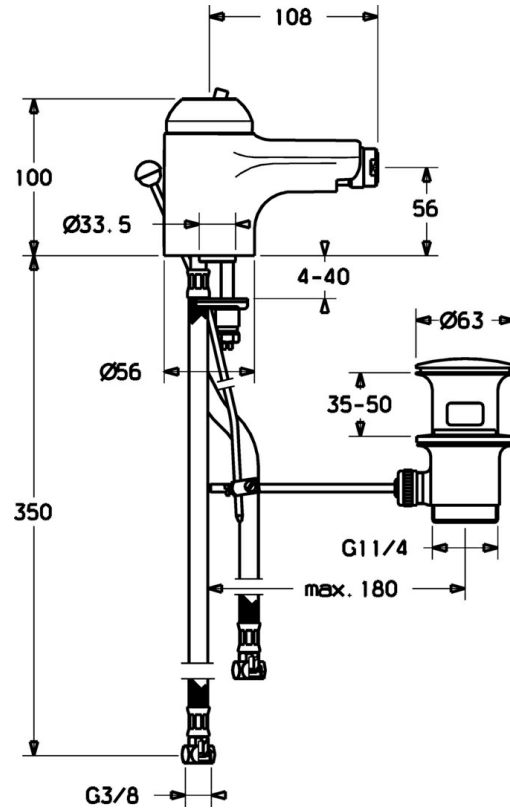

EAN: 4015474018839  
[static.hansa.com/0306320086](http://static.hansa.com/0306320086)

- Bidet
- Single-lever
- Deck mounted
- Fixed spout
- Single operating lever/handle, Hot/Cold symbols
- Limitation option for maximum temperature and flow-rate, Adjustable hot water stop (included, retrofittable)
- $\phi$  48 mm ceramic eco cartridge for flow and temperature control
- Flexible inlet pipes

### Technical properties

DN-size (nominal dimension)	<b>DN15</b>
Hot water supply	<b>max. +70°C</b>
Working pressure	<b>0.5-10 bar</b>
Connection size	<b>G3/8</b>
Material	<b>Brass</b>

### SP03063200

	Name	Code
2	Covering cap White Discontinued	59906565
2	Covering cap	59906563
2.2	Fixing sleeve	59906695
3	Eye screw, M50x1, SW45	59904775
4	Cartridge, 4.8 eco	59904601
4.1	Hot water limiter	59904759
5.2	Swivel joint	59904624
5.3	Gasket, 37x48x3.5	59911422
5.4	Attachment clamp Discontinued	59911416
5.5	Fixing plate	59904765
5.6	Screw, M8x1, SW13	59904766
5.7	Fixing set	59910749
5.8	Hose Discontinued	59912303
5.9	O-ring, 9x2	59905095
6	Aerator, M24x1 STD HC A	59902366
6	Aerator, M24x1 A White Discontinued	59905419
6	Aerator, M24x1 STD CC A Edelmessing Discontinued	59906580
6.1	Aerator, M22/24 A	59902081
6.2	Ball joint for bidet faucet, M24x1	59904920
7	Pop-up waste Discontinued	59911444
7	Pop-up waste	59911441
7	Pop-up waste White Discontinued	59911443
N.I.	Flexible pipe, L=500, G3/8-M10x1	59911767