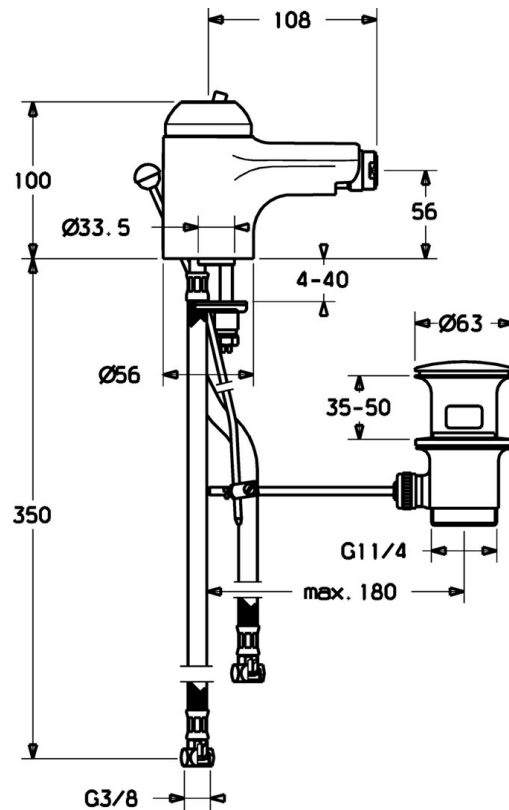

EAN: 4015474018822  
[static.hansa.com/0306320082](http://static.hansa.com/0306320082)

- Bidet
- Single-lever
- Deck mounted
- White
- Fixed spout
- Single operating lever/handle, Hot/Cold symbols
- Limitation option for maximum temperature and flow-rate, Adjustable hot water stop (included, retrofittable)
- $\phi$  48 mm ceramic eco cartridge for flow and temperature control
- Flexible inlet pipes

### Technical properties

DN-size (nominal dimension)	<b>DN15</b>
Hot water supply	<b>max. +70°C</b>
Working pressure	<b>0.5-10 bar</b>
Connection size	<b>G3/8</b>
Material	<b>Brass</b>

### SP03063200

	Name	Code
2	Covering cap White Discontinued	59906565
2	Covering cap	59906563
2.2	Fixing sleeve	59906695
3	Eye screw, M50x1, SW45	59904775
4	Cartridge, 4.8 eco	59904601
4.1	Hot water limiter	59904759
5.2	Swivel joint	59904624
5.3	Gasket, 37x48x3.5	59911422
5.4	Attachment clamp Discontinued	59911416
5.5	Fixing plate	59904765
5.6	Screw, M8x1, SW13	59904766
5.7	Fixing set	59910749
5.8	Hose Discontinued	59912303
5.9	O-ring, 9x2	59905095
6	Aerator, M24x1 STD HC A	59902366
6	Aerator, M24x1 A White Discontinued	59905419
6	Aerator, M24x1 STD CC A Edelmessing Discontinued	59906580
6.1	Aerator, M22/24 A	59902081
6.2	Ball joint for bidet faucet, M24x1	59904920
7	Pop-up waste Discontinued	59911444
7	Pop-up waste	59911441
7	Pop-up waste White Discontinued	59911443
N.I.	Flexible pipe, L=500, G3/8-M10x1	59911767