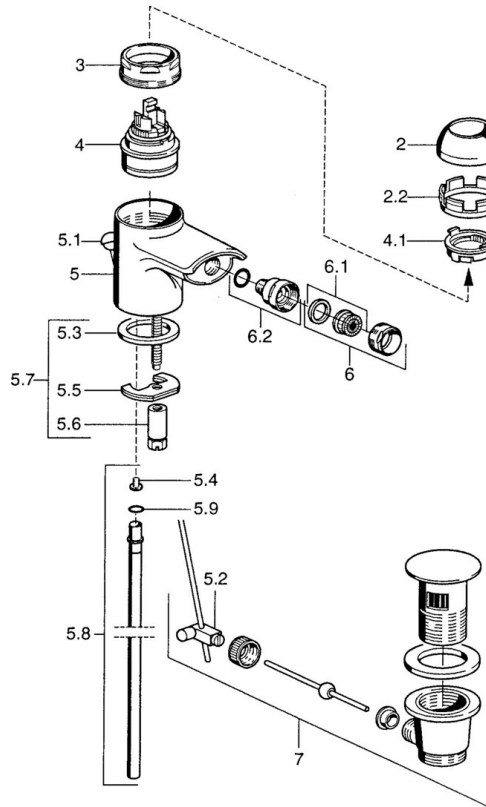

EAN: 4015474018822  
[static.hansa.com/0306320082](http://static.hansa.com/0306320082)

- Bidet
- Single-lever
- Deck mounted
- White
- Fixed spout
- Single operating lever/handle, Hot/Cold symbols
- Limitation option for maximum temperature and flow-rate, Adjustable hot water stop (included, retrofittable)
- $\phi$  48 mm ceramic eco cartridge for flow and temperature control
- Flexible inlet pipes

## Technical data

### Technical properties

DN-size (nominal dimension)	<b>DN15</b>
Hot water supply	<b>max. +70°C</b>
Working pressure	<b>0.5-10 bar</b>
Connection size	<b>G3/8</b>
Material	<b>Brass</b>

### SP03063200

	Name	Code
2	Covering cap White Discontinued	59906565
2	Covering cap	59906563
2.2	Fixing sleeve	59906695
3	Eye screw, M50x1, SW45	59904775
4	Cartridge, 4.8 eco	59904601
4.1	Hot water limiter	59904759
5.2	Swivel joint	59904624
5.3	Gasket, 37x48x3.5	59911422
5.4	Attachment clamp Discontinued	59911416
5.5	Fixing plate	59904765
5.6	Screw, M8x1, SW13	59904766
5.7	Fixing set	59910749
5.8	Hose Discontinued	59912303
5.9	O-ring, 9x2	59905095
6	Aerator, M24x1 STD HC A	59902366
6	Aerator, M24x1 A White Discontinued	59905419
6	Aerator, M24x1 STD CC A Edelmessing Discontinued	59906580
6.1	Aerator, M22/24 A	59902081
6.2	Ball joint for bidet faucet, M24x1	59904920
7	Pop-up waste Discontinued	59911444
7	Pop-up waste	59911441
7	Pop-up waste White Discontinued	59911443
N.I.	Flexible pipe, L=500, G3/8-M10x1	59911767