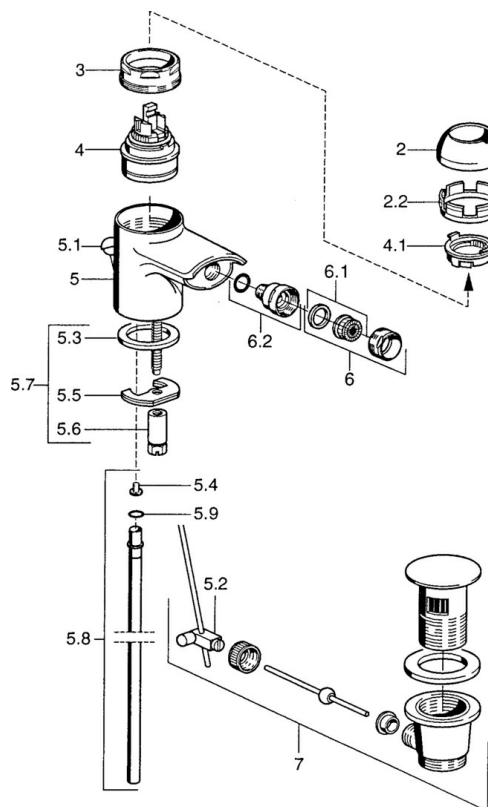

EAN: 4015474018792
static.hansa.com/0306320081

- Bidet
- Single-lever
- Deck mounted
- Fixed spout
- Single operating lever/handle, Hot/Cold symbols
- Limitation option for maximum temperature and flow-rate, Adjustable hot water stop (included, retrofittable)
- ϕ 48 mm ceramic eco cartridge for flow and temperature control
- Flexible inlet pipes

Technical data

Technical properties

DN-size (nominal dimension)	DN15
Hot water supply	max. +70°C
Working pressure	0.5-10 bar
Connection size	G3/8
Material	Brass

Regulations

EN standard	EN 817
-------------	---------------

Spare parts

SP03063200

	Name	Code
2	Covering cap White Discontinued	59906565
2	Covering cap	59906563
2.2	Fixing sleeve	59906695
3	Eye screw, M50x1, SW45	59904775
4	Cartridge, 4.8 eco	59904601
4.1	Hot water limiter	59904759
5.2	Swivel joint	59904624
5.3	Gasket, 37x48x3.5	59911422
5.4	Attachment clamp Discontinued	59911416
5.5	Fixing plate	59904765
5.6	Screw, M8x1, SW13	59904766
5.7	Fixing set	59910749
5.8	Hose Discontinued	59912303
5.9	O-ring, 9x2	59905095
6	Aerator, M24x1 STD HC A	59902366
6	Aerator, M24x1 A White Discontinued	59905419
6	Aerator, M24x1 STD CC A Edelmessing Discontinued	59906580
6.1	Aerator, M22/24 A	59902081
6.2	Ball joint for bidet faucet, M24x1	59904920
7	Pop-up waste Discontinued	59911444
7	Pop-up waste	59911441
7	Pop-up waste White Discontinued	59911443
N.I.	Flexible pipe, L=500, G3/8-M10x1	59911767