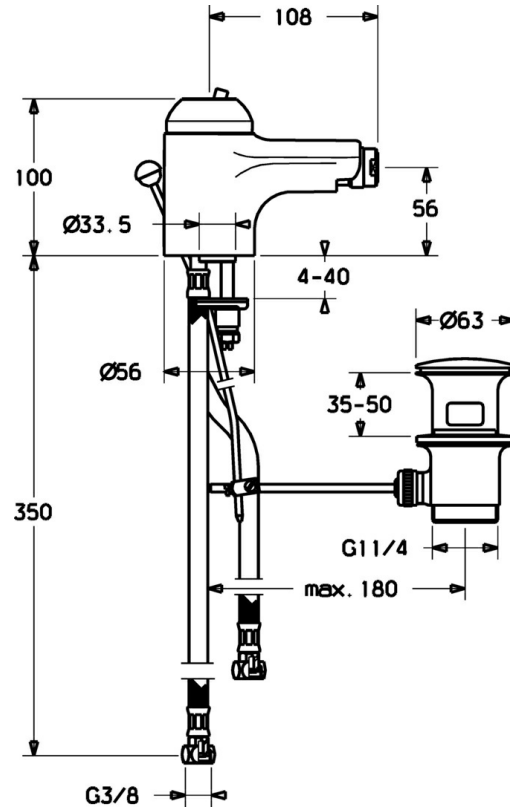

EAN: 4015474018792
static.hansa.com/0306320081

- Bidet
- Single-lever
- Deck mounted
- Fixed spout
- Single operating lever/handle, Hot/Cold symbols
- Limitation option for maximum temperature and flow-rate, Adjustable hot water stop (included, retrofittable)
- ϕ 48 mm ceramic eco cartridge for flow and temperature control
- Flexible inlet pipes

Technical data

Technical properties

DN-size (nominal dimension)	DN15
Hot water supply	max. +70°C
Working pressure	0.5-10 bar
Connection size	G3/8
Material	Brass

Regulations

EN standard	EN 817
-------------	---------------

Spare parts

SP03063200

	Name	Code
2	Covering cap White Discontinued	59906565
2	Covering cap	59906563
2.2	Fixing sleeve	59906695
3	Eye screw, M50x1, SW45	59904775
4	Cartridge, 4.8 eco	59904601
4.1	Hot water limiter	59904759
5.2	Swivel joint	59904624
5.3	Gasket, 37x48x3.5	59911422
5.4	Attachment clamp Discontinued	59911416
5.5	Fixing plate	59904765
5.6	Screw, M8x1, SW13	59904766
5.7	Fixing set	59910749
5.8	Hose Discontinued	59912303
5.9	O-ring, 9x2	59905095
6	Aerator, M24x1 STD HC A	59902366
6	Aerator, M24x1 A White Discontinued	59905419
6	Aerator, M24x1 STD CC A Edelmessing Discontinued	59906580
6.1	Aerator, M22/24 A	59902081
6.2	Ball joint for bidet faucet, M24x1	59904920
7	Pop-up waste Discontinued	59911444
7	Pop-up waste	59911441
7	Pop-up waste White Discontinued	59911443
N.I.	Flexible pipe, L=500, G3/8-M10x1	59911767