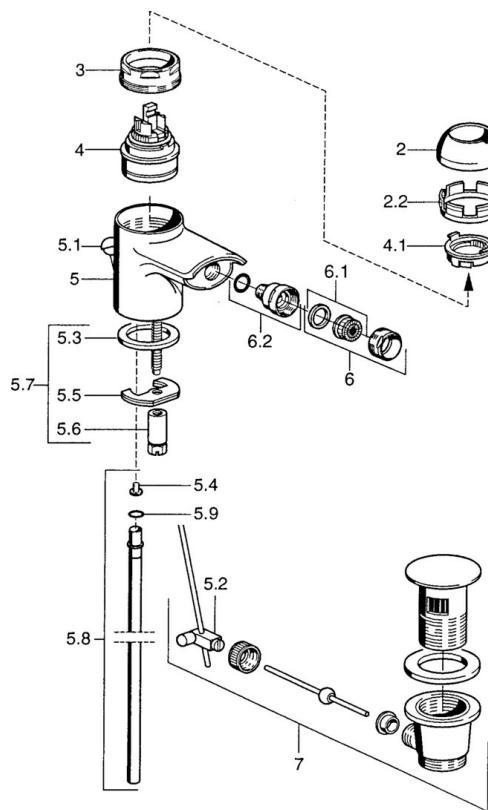

EAN: 4015474018730
static.hansa.com/0306320042

- Bidet
- Single-lever
- Deck mounted
- Aranja/Edelmessing
- Fixed spout
- Single operating lever/handle, Hot/Cold symbols
- Limitation option for maximum temperature and flow-rate, Adjustable hot water stop (included, retrofittable)
- ϕ 48 mm ceramic eco cartridge for flow and temperature control
- Flexible inlet pipes

Technical data

Technical properties

DN-size (nominal dimension)	DN15
Hot water supply	max. +70°C
Working pressure	0.5-10 bar
Connection size	G3/8
Material	Brass

Regulations

EN standard	EN 817
-------------	---------------

Spare parts

SP03063200

	Name	Code
2	Covering cap White Discontinued	59906565
2	Covering cap	59906563
2.2	Fixing sleeve	59906695
3	Eye screw, M50x1, SW45	59904775
4	Cartridge, 4.8 eco	59904601
4.1	Hot water limiter	59904759
5.2	Swivel joint	59904624
5.3	Gasket, 37x48x3.5	59911422
5.4	Attachment clamp Discontinued	59911416
5.5	Fixing plate	59904765
5.6	Screw, M8x1, SW13	59904766
5.7	Fixing set	59910749
5.8	Hose Discontinued	59912303
5.9	O-ring, 9x2	59905095
6	Aerator, M24x1 STD HC A	59902366
6	Aerator, M24x1 A White Discontinued	59905419
6	Aerator, M24x1 STD CC A Edelmessing Discontinued	59906580
6.1	Aerator, M22/24 A	59902081
6.2	Ball joint for bidet faucet, M24x1	59904920
7	Pop-up waste Discontinued	59911444
7	Pop-up waste	59911441
7	Pop-up waste White Discontinued	59911443
N.I.	Flexible pipe, L=500, G3/8-M10x1	59911767