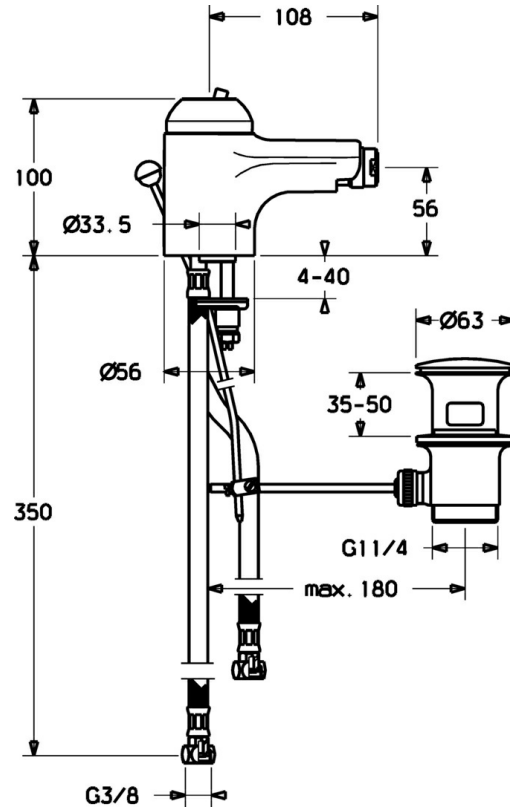

EAN: 4015474018730
static.hansa.com/0306320042

- Bidet
- Single-lever
- Deck mounted
- Aranja/Edelmessing
- Fixed spout
- Single operating lever/handle, Hot/Cold symbols
- Limitation option for maximum temperature and flow-rate, Adjustable hot water stop (included, retrofittable)
- ϕ 48 mm ceramic eco cartridge for flow and temperature control
- Flexible inlet pipes

Technical data

Technical properties

DN-size (nominal dimension)	DN15
Hot water supply	max. +70°C
Working pressure	0.5-10 bar
Connection size	G3/8
Material	Brass

Regulations

EN standard	EN 817
-------------	---------------

Spare parts

SP03063200

	Name	Code
2	Covering cap White Discontinued	59906565
2	Covering cap	59906563
2.2	Fixing sleeve	59906695
3	Eye screw, M50x1, SW45	59904775
4	Cartridge, 4.8 eco	59904601
4.1	Hot water limiter	59904759
5.2	Swivel joint	59904624
5.3	Gasket, 37x48x3.5	59911422
5.4	Attachment clamp Discontinued	59911416
5.5	Fixing plate	59904765
5.6	Screw, M8x1, SW13	59904766
5.7	Fixing set	59910749
5.8	Hose Discontinued	59912303
5.9	O-ring, 9x2	59905095
6	Aerator, M24x1 STD HC A	59902366
6	Aerator, M24x1 A White Discontinued	59905419
6	Aerator, M24x1 STD CC A Edelmessing Discontinued	59906580
6.1	Aerator, M22/24 A	59902081
6.2	Ball joint for bidet faucet, M24x1	59904920
7	Pop-up waste Discontinued	59911444
7	Pop-up waste	59911441
7	Pop-up waste White Discontinued	59911443
N.I.	Flexible pipe, L=500, G3/8-M10x1	59911767