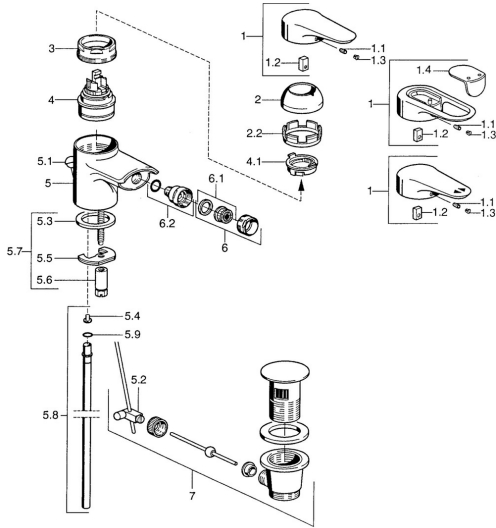

EAN: 4015474683150
static.hansa.com/0306310590

- Bidet
- Chrome/Gold
- Single-lever
- Single operating lever/handle, Hot/Cold symbols
- Deck mounted

Technical data

Technical properties

Hot water supply	max. +80°C
Working pressure	0.5-10 bar
Material	Brass

Regulations

EN standard	EN 817
-------------	---------------

Spare parts

SP03063102

	Name	Code
1	Lever, L=99 mm, (-2011)	59913768
1.1	Screw, M5x8, SW2.5	59904755
1.2	Bushing	59904778
1.3	Plug, hot/cold	59906705
2	Covering cap	59906563
2.2	Fixing sleeve	59906695
3	Eye screw, M50x1, SW45	59904775
4	Cartridge, 4.8 eco	59904601
4.1	Hot water limiter	59904759
5.2	Swivel joint	59904624
5.3	Gasket, 37x48x3.5	59911422
5.4	Attachment clamp Discontinued	59911416
5.5	Fixing plate	59904765
5.6	Screw, M8x1, SW13	59904766
5.7	Fixing set	59910749
5.8	Pipe, d 10 mm, L=413	59911423
5.9	O-ring, 9x2	59905095
6	Aerator, M24x1 STD CC A Edelmessing Discontinued	59906580
6	Aerator, M24x1 STD HC A	59902366
6.1	Aerator, M22/24 A	59902081
6.2	Ball joint for bidet faucet, M24x1	59904920
7	Pop-up waste	59911441