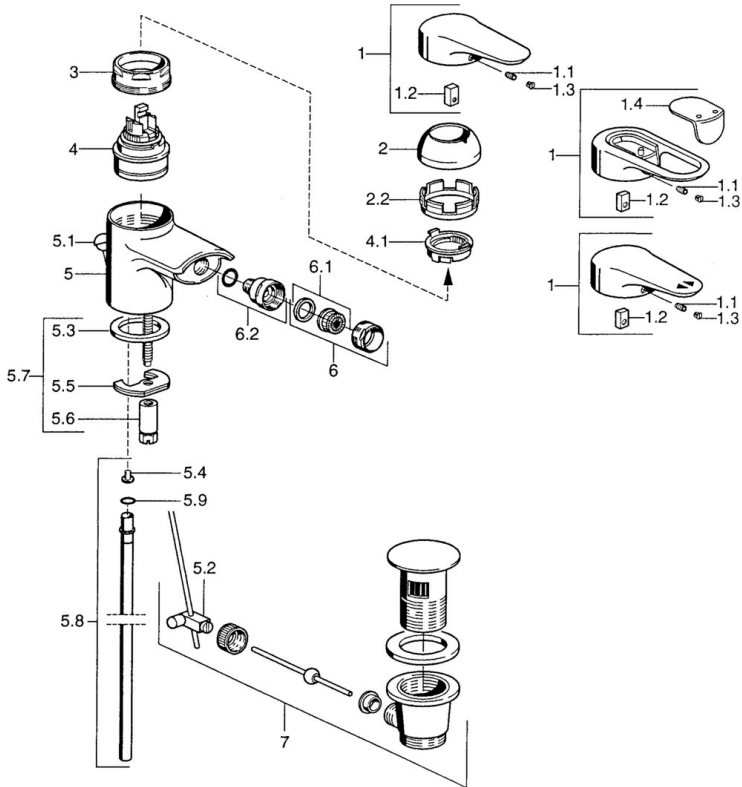

EAN: 4015474683150
static.hansa.com/0306310590

- Bidet
- Chrome/Gold
- Single-lever
- Single operating lever/handle, Hot/Cold symbols
- Deck mounted

Technical data

Technical properties

Hot water supply	max. +80°C
Working pressure	0.5-10 bar
Material	Brass

Regulations

EN standard	EN 817
-------------	---------------

Spare parts

SP03063102

	Name	Code
1	Lever, L=99 mm, (-2011)	59913768
1.1	Screw, M5x8, SW2.5	59904755
1.2	Bushing	59904778
1.3	Plug, hot/cold	59906705
2	Covering cap	59906563
2.2	Fixing sleeve	59906695
3	Eye screw, M50x1, SW45	59904775
4	Cartridge, 4.8 eco	59904601
4.1	Hot water limiter	59904759
5.2	Swivel joint	59904624
5.3	Gasket, 37x48x3.5	59911422
5.4	Attachment clamp Discontinued	59911416
5.5	Fixing plate	59904765
5.6	Screw, M8x1, SW13	59904766
5.7	Fixing set	59910749
5.8	Pipe, d 10 mm, L=413	59911423
5.9	O-ring, 9x2	59905095
6	Aerator, M24x1 STD CC A Edelmessing Discontinued	59906580
6	Aerator, M24x1 STD HC A	59902366
6.1	Aerator, M22/24 A	59902081
6.2	Ball joint for bidet faucet, M24x1	59904920
7	Pop-up waste	59911441