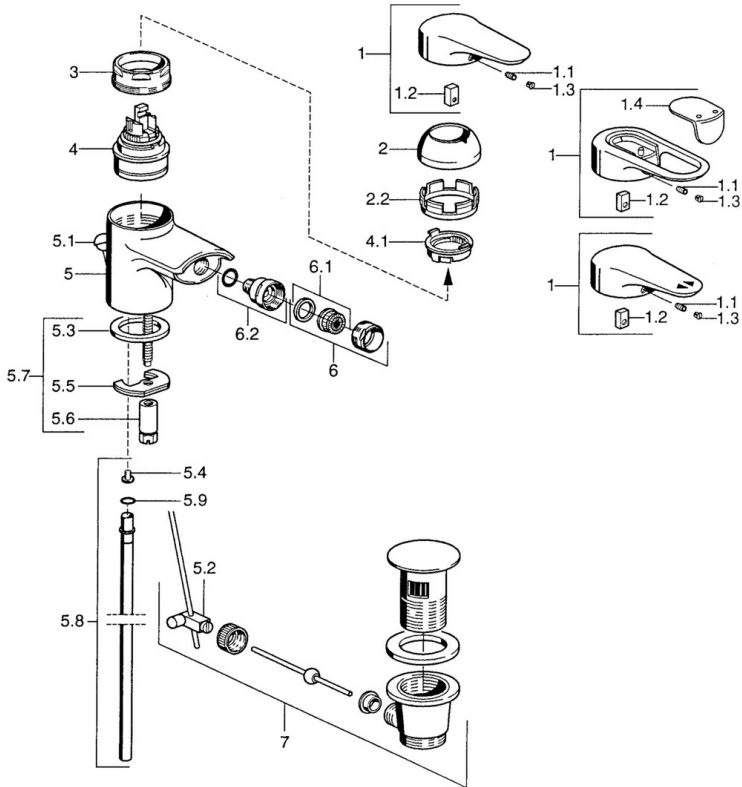

EAN: 4015474683204
static.hansa.com/0306310586

- Bidet
- Single-lever

- Deck mounted
- Single operating lever/handle, Hot/Cold symbols

Technical data

Technical properties

Hot water supply	max. +80°C
Working pressure	0.5-10 bar
Material	Brass

Regulations

EN standard	EN 817
-------------	---------------

Spare parts

SP03063102

	Name	Code
1	Lever, L=99 mm, (-2011)	59913768
1.1	Screw, M5x8, SW2.5	59904755
1.2	Bushing	59904778
1.3	Plug, hot/cold	59906705
2	Covering cap	59906563
2.2	Fixing sleeve	59906695
3	Eye screw, M50x1, SW45	59904775
4	Cartridge, 4.8 eco	59904601
4.1	Hot water limiter	59904759
5.2	Swivel joint	59904624
5.3	Gasket, 37x48x3.5	59911422
5.4	Attachment clamp Discontinued	59911416
5.5	Fixing plate	59904765
5.6	Screw, M8x1, SW13	59904766
5.7	Fixing set	59910749
5.8	Pipe, d 10 mm, L=413	59911423
5.9	O-ring, 9x2	59905095
6	Aerator, M24x1 STD CC A Edelmessing Discontinued	59906580
6	Aerator, M24x1 STD HC A	59902366
6.1	Aerator, M22/24 A	59902081
6.2	Ball joint for bidet faucet, M24x1	59904920
7	Pop-up waste	59911441