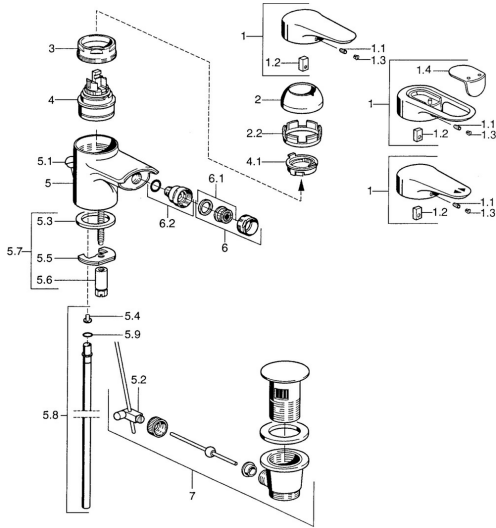

EAN: 4015474683204
static.hansa.com/0306310586

- Bidet
- Single-lever

- Deck mounted
- Single operating lever/handle, Hot/Cold symbols

Technical data

Technical properties

Hot water supply	max. +80°C
Working pressure	0.5-10 bar
Material	Brass

Regulations

EN standard	EN 817
-------------	---------------

Spare parts

SP03063102

	Name	Code
1	Lever, L=99 mm, (-2011)	59913768
1.1	Screw, M5x8, SW2.5	59904755
1.2	Bushing	59904778
1.3	Plug, hot/cold	59906705
2	Covering cap	59906563
2.2	Fixing sleeve	59906695
3	Eye screw, M50x1, SW45	59904775
4	Cartridge, 4.8 eco	59904601
4.1	Hot water limiter	59904759
5.2	Swivel joint	59904624
5.3	Gasket, 37x48x3.5	59911422
5.4	Attachment clamp Discontinued	59911416
5.5	Fixing plate	59904765
5.6	Screw, M8x1, SW13	59904766
5.7	Fixing set	59910749
5.8	Pipe, d 10 mm, L=413	59911423
5.9	O-ring, 9x2	59905095
6	Aerator, M24x1 STD CC A Edelmessing Discontinued	59906580
6	Aerator, M24x1 STD HC A	59902366
6.1	Aerator, M22/24 A	59902081
6.2	Ball joint for bidet faucet, M24x1	59904920
7	Pop-up waste	59911441