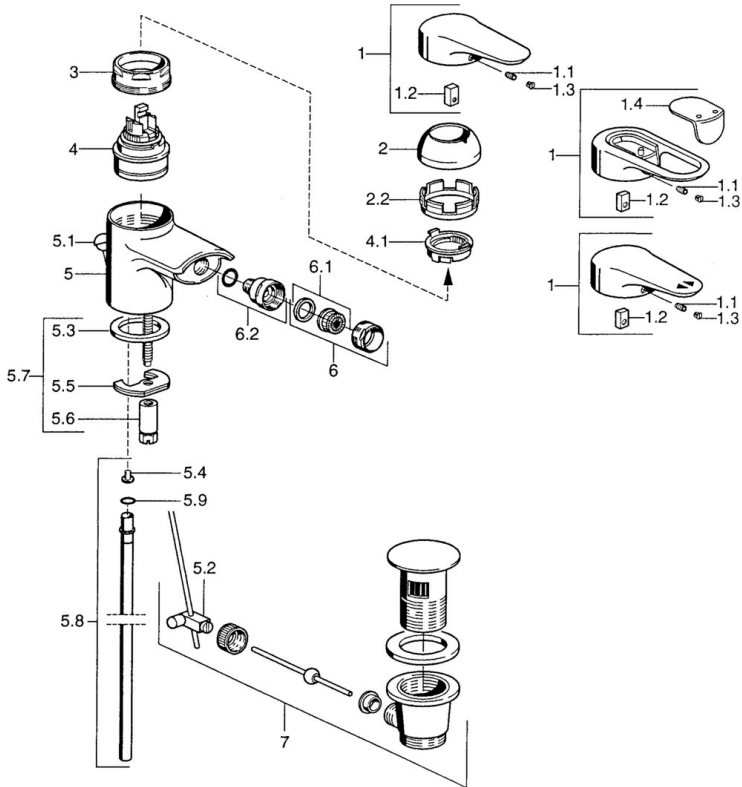

EAN: 4015474683051
static.hansa.com/03063105

- Bidet
- Chrome
- Single-lever
- Single operating lever/handle, Hot/Cold symbols
- Deck mounted

Technical data

Technical properties

Hot water supply	max. +80°C
Working pressure	0.5-10 bar
Material	Brass

Regulations

EN standard	EN 817
-------------	---------------

Spare parts

SP03063102

	Name	Code
1	Lever, L=99 mm, (-2011)	59913768
1.1	Screw, M5x8, SW2.5	59904755
1.2	Bushing	59904778
1.3	Plug, hot/cold	59906705
2	Covering cap	59906563
2.2	Fixing sleeve	59906695
3	Eye screw, M50x1, SW45	59904775
4	Cartridge, 4.8 eco	59904601
4.1	Hot water limiter	59904759
5.2	Swivel joint	59904624
5.3	Gasket, 37x48x3.5	59911422
5.4	Attachment clamp Discontinued	59911416
5.5	Fixing plate	59904765
5.6	Screw, M8x1, SW13	59904766
5.7	Fixing set	59910749
5.8	Pipe, d 10 mm, L=413	59911423
5.9	O-ring, 9x2	59905095
6	Aerator, M24x1 STD CC A Edelmessing Discontinued	59906580
6	Aerator, M24x1 STD HC A	59902366
6.1	Aerator, M22/24 A	59902081
6.2	Ball joint for bidet faucet, M24x1	59904920
7	Pop-up waste	59911441