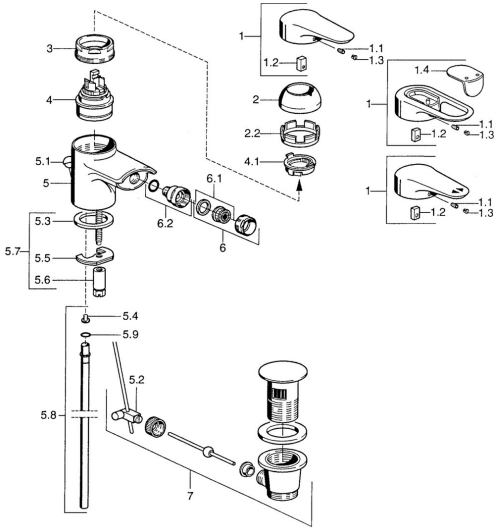

EAN: 4015474683051
static.hansa.com/03063105

- Bidet
- Chrome
- Single-lever
- Single operating lever/handle, Hot/Cold symbols
- Deck mounted

Technical data

Technical properties

Hot water supply	max. +80°C
Working pressure	0.5-10 bar
Material	Brass

Regulations

EN standard	EN 817
-------------	---------------

Spare parts

SP03063102

	Name	Code
1	Lever, L=99 mm, (-2011)	59913768
1.1	Screw, M5x8, SW2.5	59904755
1.2	Bushing	59904778
1.3	Plug, hot/cold	59906705
2	Covering cap	59906563
2.2	Fixing sleeve	59906695
3	Eye screw, M50x1, SW45	59904775
4	Cartridge, 4.8 eco	59904601
4.1	Hot water limiter	59904759
5.2	Swivel joint	59904624
5.3	Gasket, 37x48x3.5	59911422
5.4	Attachment clamp Discontinued	59911416
5.5	Fixing plate	59904765
5.6	Screw, M8x1, SW13	59904766
5.7	Fixing set	59910749
5.8	Pipe, d 10 mm, L=413	59911423
5.9	O-ring, 9x2	59905095
6	Aerator, M24x1 STD CC A Edelmessing Discontinued	59906580
6	Aerator, M24x1 STD HC A	59902366
6.1	Aerator, M22/24 A	59902081
6.2	Ball joint for bidet faucet, M24x1	59904920
7	Pop-up waste	59911441