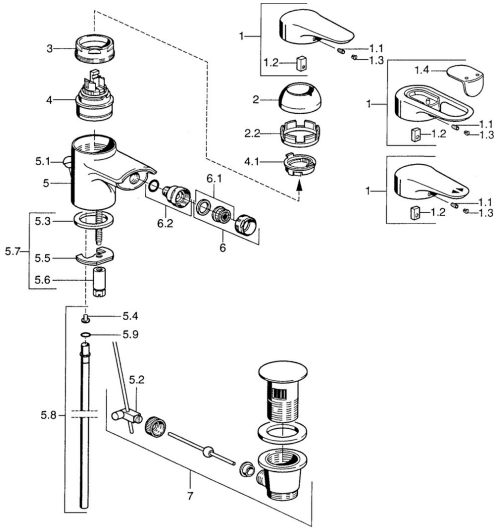

EAN: 4015474680081  
[static.hansa.com/0306310290](http://static.hansa.com/0306310290)

- Bidet
- Chrome/Gold
- Single-lever
- Single operating lever/handle, Hot/Cold symbols
- Deck mounted

### Technical properties

Hot water supply	<b>max. +80°C</b>
Working pressure	<b>0.5-10 bar</b>
Material	<b>Brass</b>

## Spare parts

### SP03063102

	Name	Code
1	Lever, L=99 mm, (-2011)	59913768
1.1	Screw, M5x8, SW2.5	59904755
1.2	Bushing	59904778
1.3	Plug, hot/cold	59906705
2	Covering cap	59906563
2.2	Fixing sleeve	59906695
3	Eye screw, M50x1, SW45	59904775
4	Cartridge, 4.8 eco	59904601
4.1	Hot water limiter	59904759
5.2	Swivel joint	59904624
5.3	Gasket, 37x48x3.5	59911422
5.4	Attachment clamp Discontinued	59911416
5.5	Fixing plate	59904765
5.6	Screw, M8x1, SW13	59904766
5.7	Fixing set	59910749
5.8	Pipe, d 10 mm, L=413	59911423
5.9	O-ring, 9x2	59905095
6	Aerator, M24x1 STD CC A Edelmessing Discontinued	59906580
6	Aerator, M24x1 STD HC A	59902366
6.1	Aerator, M22/24 A	59902081
6.2	Ball joint for bidet faucet, M24x1	59904920
7	Pop-up waste	59911441