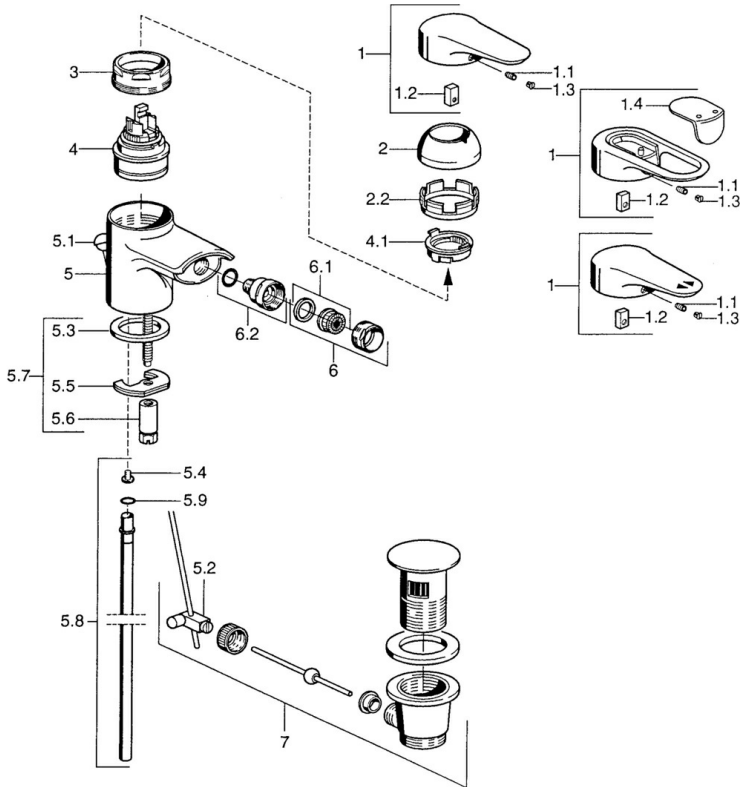

EAN: 4015474680081  
[static.hansa.com/0306310290](http://static.hansa.com/0306310290)

- Bidet
- Chrome/Gold
- Single-lever
- Single operating lever/handle, Hot/Cold symbols
- Deck mounted

## Technical data

### Technical properties

Hot water supply	<b>max. +80°C</b>
Working pressure	<b>0.5-10 bar</b>
Material	<b>Brass</b>

### SP03063102

	Name	Code
1	Lever, L=99 mm, (-2011)	59913768
1.1	Screw, M5x8, SW2.5	59904755
1.2	Bushing	59904778
1.3	Plug, hot/cold	59906705
2	Covering cap	59906563
2.2	Fixing sleeve	59906695
3	Eye screw, M50x1, SW45	59904775
4	Cartridge, 4.8 eco	59904601
4.1	Hot water limiter	59904759
5.2	Swivel joint	59904624
5.3	Gasket, 37x48x3.5	59911422
5.4	Attachment clamp Discontinued	59911416
5.5	Fixing plate	59904765
5.6	Screw, M8x1, SW13	59904766
5.7	Fixing set	59910749
5.8	Pipe, d 10 mm, L=413	59911423
5.9	O-ring, 9x2	59905095
6	Aerator, M24x1 STD CC A Edelmessing Discontinued	59906580
6	Aerator, M24x1 STD HC A	59902366
6.1	Aerator, M22/24 A	59902081
6.2	Ball joint for bidet faucet, M24x1	59904920
7	Pop-up waste	59911441