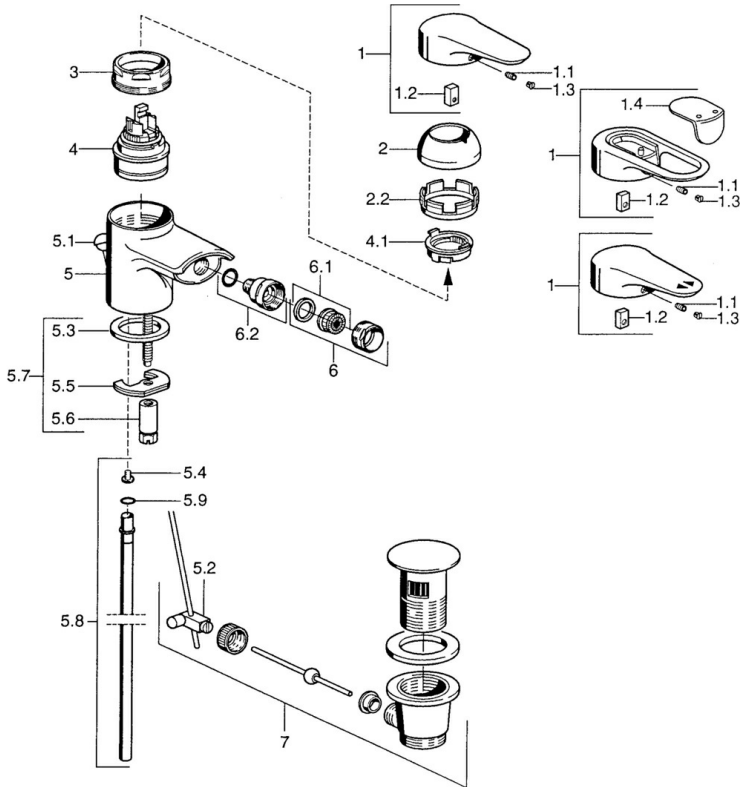

EAN: 4015474679573
static.hansa.com/0306310286

- Bidet
- Single-lever

- Deck mounted
- Single operating lever/handle, Hot/Cold symbols

Technical data

Technical properties

Hot water supply	max. +80°C
Working pressure	0.5-10 bar
Material	Brass

Regulations

EN standard	EN 817
-------------	---------------

Spare parts

SP03063102

	Name	Code
1	Lever, L=99 mm, (-2011)	59913768
1.1	Screw, M5x8, SW2.5	59904755
1.2	Bushing	59904778
1.3	Plug, hot/cold	59906705
2	Covering cap	59906563
2.2	Fixing sleeve	59906695
3	Eye screw, M50x1, SW45	59904775
4	Cartridge, 4.8 eco	59904601
4.1	Hot water limiter	59904759
5.2	Swivel joint	59904624
5.3	Gasket, 37x48x3.5	59911422
5.4	Attachment clamp Discontinued	59911416
5.5	Fixing plate	59904765
5.6	Screw, M8x1, SW13	59904766
5.7	Fixing set	59910749
5.8	Pipe, d 10 mm, L=413	59911423
5.9	O-ring, 9x2	59905095
6	Aerator, M24x1 STD CC A Edelmessing Discontinued	59906580
6	Aerator, M24x1 STD HC A	59902366
6.1	Aerator, M22/24 A	59902081
6.2	Ball joint for bidet faucet, M24x1	59904920
7	Pop-up waste	59911441