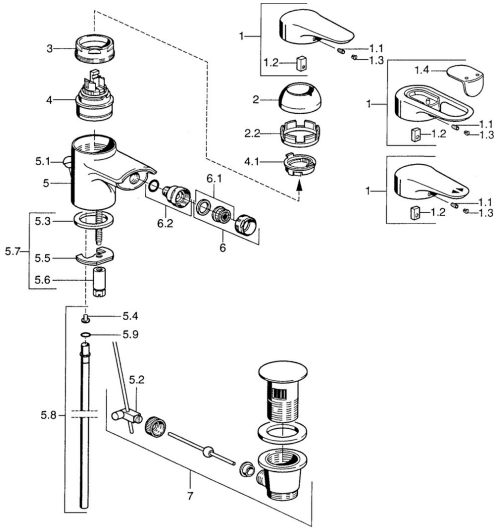

EAN: 4015474679573
static.hansa.com/0306310286

- Bidet
- Single-lever

- Deck mounted
- Single operating lever/handle, Hot/Cold symbols

Technical data

Technical properties

Hot water supply	max. +80°C
Working pressure	0.5-10 bar
Material	Brass

Regulations

EN standard	EN 817
-------------	---------------

Spare parts

SP03063102

	Name	Code
1	Lever, L=99 mm, (-2011)	59913768
1.1	Screw, M5x8, SW2.5	59904755
1.2	Bushing	59904778
1.3	Plug, hot/cold	59906705
2	Covering cap	59906563
2.2	Fixing sleeve	59906695
3	Eye screw, M50x1, SW45	59904775
4	Cartridge, 4.8 eco	59904601
4.1	Hot water limiter	59904759
5.2	Swivel joint	59904624
5.3	Gasket, 37x48x3.5	59911422
5.4	Attachment clamp Discontinued	59911416
5.5	Fixing plate	59904765
5.6	Screw, M8x1, SW13	59904766
5.7	Fixing set	59910749
5.8	Pipe, d 10 mm, L=413	59911423
5.9	O-ring, 9x2	59905095
6	Aerator, M24x1 STD CC A Edelmessing Discontinued	59906580
6	Aerator, M24x1 STD HC A	59902366
6.1	Aerator, M22/24 A	59902081
6.2	Ball joint for bidet faucet, M24x1	59904920
7	Pop-up waste	59911441