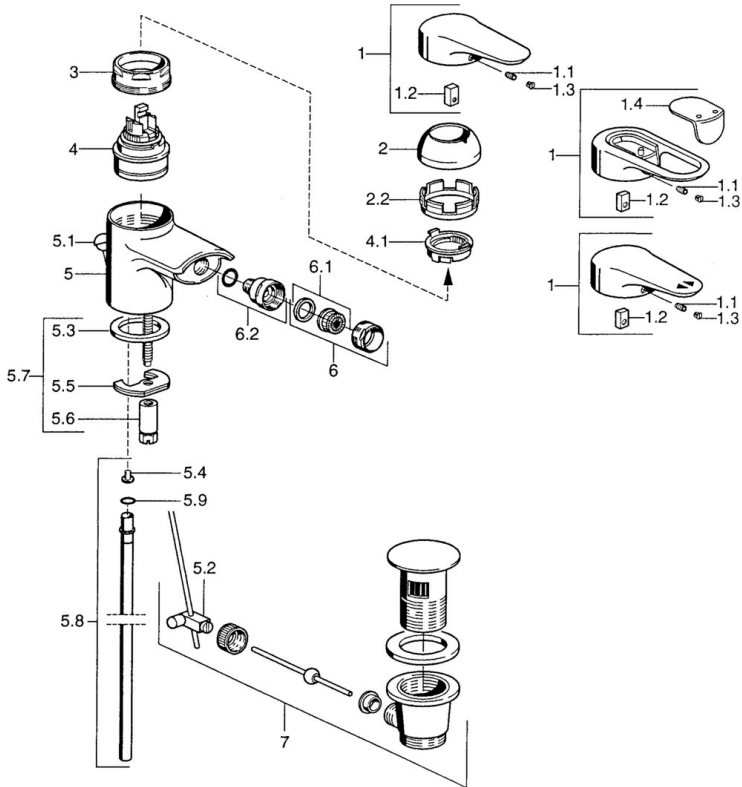

EAN: 4015474679528
static.hansa.com/03063102

- Bidet
- Chrome
- Single-lever
- Single operating lever/handle, Hot/Cold symbols
- Deck mounted

Technical data

Technical properties

Hot water supply	max. +80°C
Working pressure	0.5-10 bar
Material	Brass

Regulations

EN standard	EN 817
-------------	---------------

Spare parts

SP03063102

	Name	Code
1	Lever, L=99 mm, (-2011)	59913768
1.1	Screw, M5x8, SW2.5	59904755
1.2	Bushing	59904778
1.3	Plug, hot/cold	59906705
2	Covering cap	59906563
2.2	Fixing sleeve	59906695
3	Eye screw, M50x1, SW45	59904775
4	Cartridge, 4.8 eco	59904601
4.1	Hot water limiter	59904759
5.2	Swivel joint	59904624
5.3	Gasket, 37x48x3.5	59911422
5.4	Attachment clamp Discontinued	59911416
5.5	Fixing plate	59904765
5.6	Screw, M8x1, SW13	59904766
5.7	Fixing set	59910749
5.8	Pipe, d 10 mm, L=413	59911423
5.9	O-ring, 9x2	59905095
6	Aerator, M24x1 STD CC A Edelmessing Discontinued	59906580
6	Aerator, M24x1 STD HC A	59902366
6.1	Aerator, M22/24 A	59902081
6.2	Ball joint for bidet faucet, M24x1	59904920
7	Pop-up waste	59911441