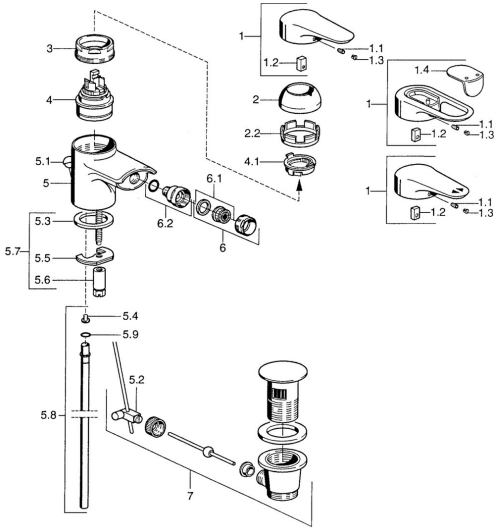

EAN: 4015474679528
static.hansa.com/03063102

- Bidet
- Chrome
- Single-lever
- Single operating lever/handle, Hot/Cold symbols
- Deck mounted

Technical data

Technical properties

Hot water supply	max. +80°C
Working pressure	0.5-10 bar
Material	Brass

Regulations

EN standard	EN 817
-------------	---------------

Spare parts

SP03063102

	Name	Code
1	Lever, L=99 mm, (-2011)	59913768
1.1	Screw, M5x8, SW2.5	59904755
1.2	Bushing	59904778
1.3	Plug, hot/cold	59906705
2	Covering cap	59906563
2.2	Fixing sleeve	59906695
3	Eye screw, M50x1, SW45	59904775
4	Cartridge, 4.8 eco	59904601
4.1	Hot water limiter	59904759
5.2	Swivel joint	59904624
5.3	Gasket, 37x48x3.5	59911422
5.4	Attachment clamp Discontinued	59911416
5.5	Fixing plate	59904765
5.6	Screw, M8x1, SW13	59904766
5.7	Fixing set	59910749
5.8	Pipe, d 10 mm, L=413	59911423
5.9	O-ring, 9x2	59905095
6	Aerator, M24x1 STD CC A Edelmessing Discontinued	59906580
6	Aerator, M24x1 STD HC A	59902366
6.1	Aerator, M22/24 A	59902081
6.2	Ball joint for bidet faucet, M24x1	59904920
7	Pop-up waste	59911441