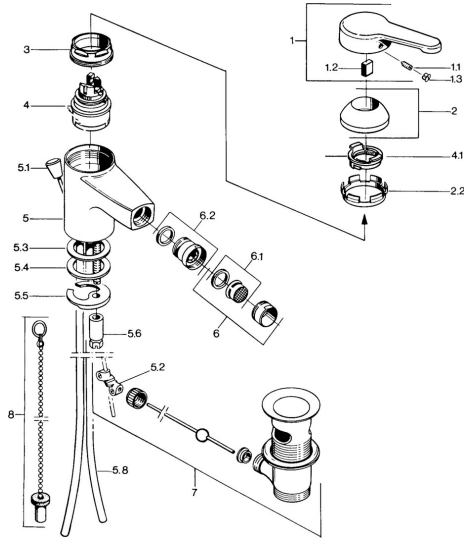

EAN: 4015474585621
static.hansa.com/0306310194

- Bidet
- Edelmessing
- Single-lever
- Single operating lever/handle, Hot/Cold symbols
- Deck mounted

Technical data

Technical properties

Hot water supply	max. +80°C
Working pressure	0.5-10 bar
Material	Brass

Regulations

EN standard	EN 817
-------------	---------------

Spare parts

SP03063101

	Name	Code
1	Lever, L=99 mm, (-2011)	59913768
1.1	Screw, M5x8, SW2.5	59904755
1.2	Bushing	59904778
1.3	Plug, hot/cold	59906705
2	Covering cap	59906563
2.2	Fixing sleeve	59906695
3	Eye screw, M50x1, SW45	59904775
4	Cartridge, 4.8 eco	59904601
4.1	Hot water limiter	59904759
5.2	Swivel joint	59904624
5.3	Gasket, 45x36x2 Discontinued	59905034
5.3	O-ring, d 38x3.5	59910236
5.4	Gasket, 48x33.5x2	59902283
5.5	Fixing plate	59904765
5.6	Screw, M8x1, SW13	59904766
5.7	Fixing set	59910749
5.8	Pipe Discontinued	59910030
6	Aerator, M24x1 STD CC A Edelmessing Discontinued	59906580
6	Aerator, M24x1 A White Discontinued	59905419
6	Aerator, M24x1 STD HC A	59902366
6.1	Aerator, M22/24 A	59902081
6.2	Ball joint for bidet faucet, M24x1	59904920
7	Pop-up waste	59904620
7	Pop-up waste Edelmessing Discontinued	59906734
8	Plug	59906910