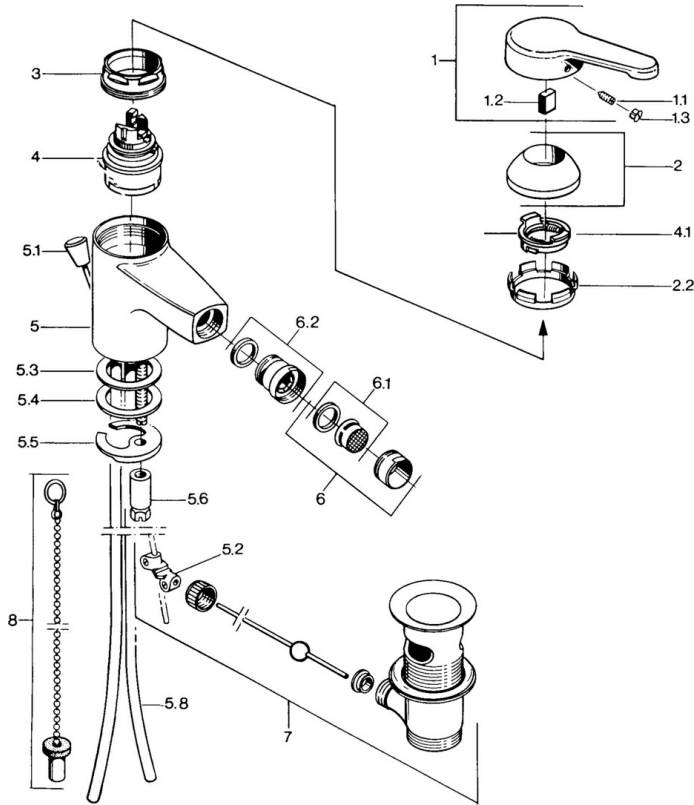

EAN: 4015474585621
static.hansa.com/0306310194

- Bidet
- Edelmessing
- Single-lever
- Single operating lever/handle, Hot/Cold symbols
- Deck mounted

Technical data

Technical properties

Hot water supply	max. +80°C
Working pressure	0.5-10 bar
Material	Brass

Regulations

EN standard	EN 817
-------------	---------------

Spare parts

SP03063101

	Name	Code
1	Lever, L=99 mm, (-2011)	59913768
1.1	Screw, M5x8, SW2.5	59904755
1.2	Bushing	59904778
1.3	Plug, hot/cold	59906705
2	Covering cap	59906563
2.2	Fixing sleeve	59906695
3	Eye screw, M50x1, SW45	59904775
4	Cartridge, 4.8 eco	59904601
4.1	Hot water limiter	59904759
5.2	Swivel joint	59904624
5.3	Gasket, 45x36x2 Discontinued	59905034
5.3	O-ring, d 38x3.5	59910236
5.4	Gasket, 48x33.5x2	59902283
5.5	Fixing plate	59904765
5.6	Screw, M8x1, SW13	59904766
5.7	Fixing set	59910749
5.8	Pipe Discontinued	59910030
6	Aerator, M24x1 STD CC A Edelmessing Discontinued	59906580
6	Aerator, M24x1 A White Discontinued	59905419
6	Aerator, M24x1 STD HC A	59902366
6.1	Aerator, M22/24 A	59902081
6.2	Ball joint for bidet faucet, M24x1	59904920
7	Pop-up waste	59904620
7	Pop-up waste Edelmessing Discontinued	59906734
8	Plug	59906910