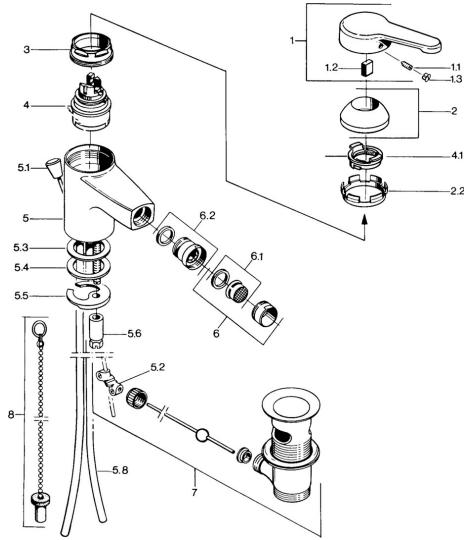

EAN: 4015474585638
static.hansa.com/0306310193

- Bidet
- Single-lever
- Deck mounted
- Single operating lever/handle, Hot/Cold symbols

Technical data

Technical properties

Hot water supply	max. +80°C
Working pressure	0.5-10 bar
Material	Brass

Regulations

EN standard	EN 817
-------------	---------------

Approvals and Declarations

Declaration of conformity	DoC
---------------------------	------------

Spare parts

SP03063101

	Name	Code
1	Lever, L=99 mm, (-2011)	59913768
1.1	Screw, M5x8, SW2.5	59904755
1.2	Bushing	59904778
1.3	Plug, hot/cold	59906705
2	Covering cap	59906563
2.2	Fixing sleeve	59906695
3	Eye screw, M50x1, SW45	59904775
4	Cartridge, 4.8 eco	59904601
4.1	Hot water limiter	59904759
5.2	Swivel joint	59904624
5.3	Gasket, 45x36x2 Discontinued	59905034
5.3	O-ring, d 38x3.5	59910236
5.4	Gasket, 48x33.5x2	59902283
5.5	Fixing plate	59904765
5.6	Screw, M8x1, SW13	59904766
5.7	Fixing set	59910749
5.8	Pipe Discontinued	59910030
6	Aerator, M24x1 STD CC A Edelmessing Discontinued	59906580
6	Aerator, M24x1 A White Discontinued	59905419
6	Aerator, M24x1 STD HC A	59902366
6.1	Aerator, M22/24 A	59902081
6.2	Ball joint for bidet faucet, M24x1	59904920
7	Pop-up waste	59904620
7	Pop-up waste Edelmessing Discontinued	59906734
8	Plug	59906910