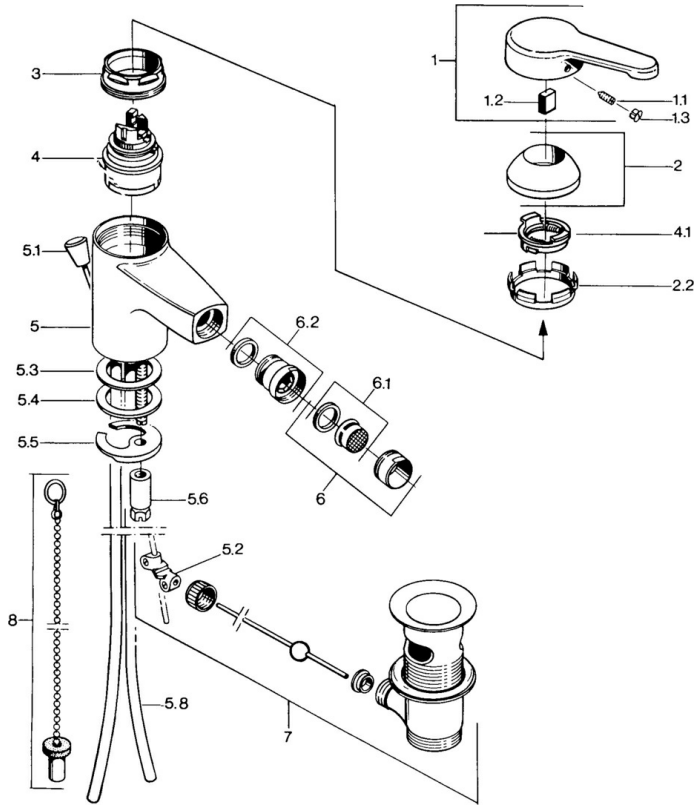

EAN: 4015474585638
static.hansa.com/0306310193

- Bidet
- Single-lever
- Deck mounted
- Single operating lever/handle, Hot/Cold symbols

Technical data

Technical properties

Hot water supply	max. +80°C
Working pressure	0.5-10 bar
Material	Brass

Regulations

EN standard	EN 817
-------------	---------------

Approvals and Declarations

Declaration of conformity	DoC
---------------------------	------------

Spare parts

SP03063101

	Name	Code
1	Lever, L=99 mm, (-2011)	59913768
1.1	Screw, M5x8, SW2.5	59904755
1.2	Bushing	59904778
1.3	Plug, hot/cold	59906705
2	Covering cap	59906563
2.2	Fixing sleeve	59906695
3	Eye screw, M50x1, SW45	59904775
4	Cartridge, 4.8 eco	59904601
4.1	Hot water limiter	59904759
5.2	Swivel joint	59904624
5.3	Gasket, 45x36x2 Discontinued	59905034
5.3	O-ring, d 38x3.5	59910236
5.4	Gasket, 48x33.5x2	59902283
5.5	Fixing plate	59904765
5.6	Screw, M8x1, SW13	59904766
5.7	Fixing set	59910749
5.8	Pipe Discontinued	59910030
6	Aerator, M24x1 STD CC A Edelmessing Discontinued	59906580
6	Aerator, M24x1 A White Discontinued	59905419
6	Aerator, M24x1 STD HC A	59902366
6.1	Aerator, M22/24 A	59902081
6.2	Ball joint for bidet faucet, M24x1	59904920
7	Pop-up waste	59904620
7	Pop-up waste Edelmessing Discontinued	59906734
8	Plug	59906910