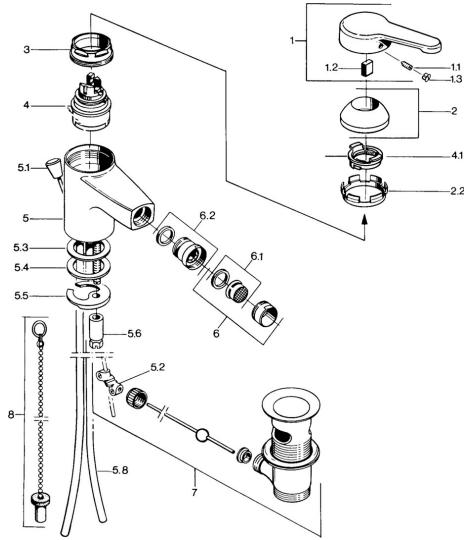

EAN: 4015474579347
static.hansa.com/0306310192

- Bidet
- Single-lever
- Deck mounted
- Single operating lever/handle, Hot/Cold symbols

Technical data

Technical properties

Hot water supply	max. +80°C
Working pressure	0.5-10 bar
Material	Brass

Regulations

EN standard	EN 817
-------------	---------------

Spare parts

SP03063101

	Name	Code
1	Lever, L=99 mm, (-2011)	59913768
1.1	Screw, M5x8, SW2.5	59904755
1.2	Bushing	59904778
1.3	Plug, hot/cold	59906705
2	Covering cap	59906563
2.2	Fixing sleeve	59906695
3	Eye screw, M50x1, SW45	59904775
4	Cartridge, 4.8 eco	59904601
4.1	Hot water limiter	59904759
5.2	Swivel joint	59904624
5.3	Gasket, 45x36x2 Discontinued	59905034
5.3	O-ring, d 38x3.5	59910236
5.4	Gasket, 48x33.5x2	59902283
5.5	Fixing plate	59904765
5.6	Screw, M8x1, SW13	59904766
5.7	Fixing set	59910749
5.8	Pipe Discontinued	59910030
6	Aerator, M24x1 STD CC A Edelmessing Discontinued	59906580
6	Aerator, M24x1 A White Discontinued	59905419
6	Aerator, M24x1 STD HC A	59902366
6.1	Aerator, M22/24 A	59902081
6.2	Ball joint for bidet faucet, M24x1	59904920
7	Pop-up waste	59904620
7	Pop-up waste Edelmessing Discontinued	59906734
8	Plug	59906910