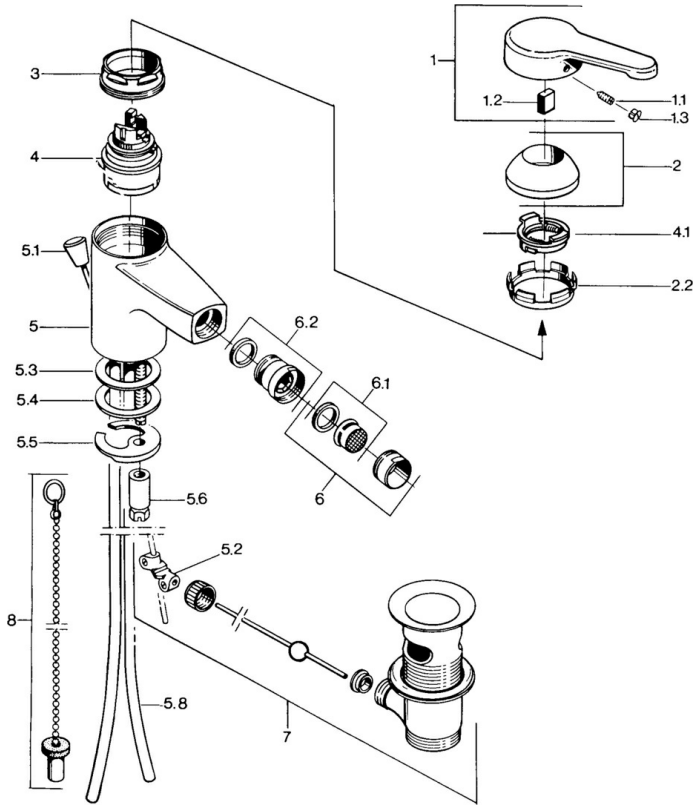

EAN: 4015474579347
static.hansa.com/0306310192

- Bidet
- Single-lever
- Deck mounted
- Single operating lever/handle, Hot/Cold symbols

Technical data

Technical properties

Hot water supply	max. +80°C
Working pressure	0.5-10 bar
Material	Brass

Regulations

EN standard	EN 817
-------------	---------------

Spare parts

SP03063101

	Name	Code
1	Lever, L=99 mm, (-2011)	59913768
1.1	Screw, M5x8, SW2.5	59904755
1.2	Bushing	59904778
1.3	Plug, hot/cold	59906705
2	Covering cap	59906563
2.2	Fixing sleeve	59906695
3	Eye screw, M50x1, SW45	59904775
4	Cartridge, 4.8 eco	59904601
4.1	Hot water limiter	59904759
5.2	Swivel joint	59904624
5.3	Gasket, 45x36x2 Discontinued	59905034
5.3	O-ring, d 38x3.5	59910236
5.4	Gasket, 48x33.5x2	59902283
5.5	Fixing plate	59904765
5.6	Screw, M8x1, SW13	59904766
5.7	Fixing set	59910749
5.8	Pipe Discontinued	59910030
6	Aerator, M24x1 STD CC A Edelmessing Discontinued	59906580
6	Aerator, M24x1 A White Discontinued	59905419
6	Aerator, M24x1 STD HC A	59902366
6.1	Aerator, M22/24 A	59902081
6.2	Ball joint for bidet faucet, M24x1	59904920
7	Pop-up waste	59904620
7	Pop-up waste Edelmessing Discontinued	59906734
8	Plug	59906910