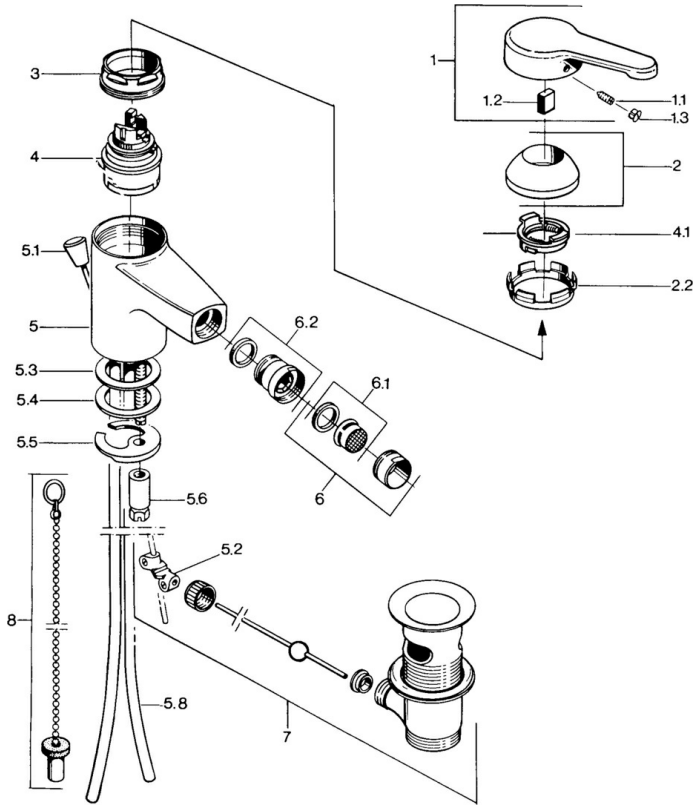

EAN: 4015474585645
static.hansa.com/0306310186

- Bidet
- Single-lever
- Deck mounted
- Single operating lever/handle, Hot/Cold symbols

Technical data

Technical properties

Hot water supply	max. +80°C
Working pressure	0.5-10 bar
Material	Brass

Regulations

EN standard	EN 817
-------------	---------------

Spare parts

SP03063101

	Name	Code
1	Lever, L=99 mm, (-2011)	59913768
1.1	Screw, M5x8, SW2.5	59904755
1.2	Bushing	59904778
1.3	Plug, hot/cold	59906705
2	Covering cap	59906563
2.2	Fixing sleeve	59906695
3	Eye screw, M50x1, SW45	59904775
4	Cartridge, 4.8 eco	59904601
4.1	Hot water limiter	59904759
5.2	Swivel joint	59904624
5.3	Gasket, 45x36x2 Discontinued	59905034
5.3	O-ring, d 38x3.5	59910236
5.4	Gasket, 48x33.5x2	59902283
5.5	Fixing plate	59904765
5.6	Screw, M8x1, SW13	59904766
5.7	Fixing set	59910749
5.8	Pipe Discontinued	59910030
6	Aerator, M24x1 STD CC A Edelmessing Discontinued	59906580
6	Aerator, M24x1 A White Discontinued	59905419
6	Aerator, M24x1 STD HC A	59902366
6.1	Aerator, M22/24 A	59902081
6.2	Ball joint for bidet faucet, M24x1	59904920
7	Pop-up waste	59904620
7	Pop-up waste Edelmessing Discontinued	59906734
8	Plug	59906910