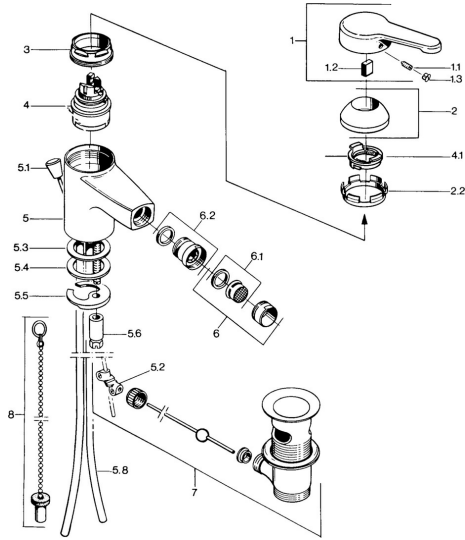

EAN: 4015474585645
static.hansa.com/0306310186

- Bidet
- Single-lever
- Deck mounted
- Single operating lever/handle, Hot/Cold symbols

Technical data

Technical properties

Hot water supply	max. +80°C
Working pressure	0.5-10 bar
Material	Brass

Regulations

EN standard	EN 817
-------------	---------------

Spare parts

SP03063101

	Name	Code
1	Lever, L=99 mm, (-2011)	59913768
1.1	Screw, M5x8, SW2.5	59904755
1.2	Bushing	59904778
1.3	Plug, hot/cold	59906705
2	Covering cap	59906563
2.2	Fixing sleeve	59906695
3	Eye screw, M50x1, SW45	59904775
4	Cartridge, 4.8 eco	59904601
4.1	Hot water limiter	59904759
5.2	Swivel joint	59904624
5.3	Gasket, 45x36x2 Discontinued	59905034
5.3	O-ring, d 38x3.5	59910236
5.4	Gasket, 48x33.5x2	59902283
5.5	Fixing plate	59904765
5.6	Screw, M8x1, SW13	59904766
5.7	Fixing set	59910749
5.8	Pipe Discontinued	59910030
6	Aerator, M24x1 STD CC A Edelmessing Discontinued	59906580
6	Aerator, M24x1 A White Discontinued	59905419
6	Aerator, M24x1 STD HC A	59902366
6.1	Aerator, M22/24 A	59902081
6.2	Ball joint for bidet faucet, M24x1	59904920
7	Pop-up waste	59904620
7	Pop-up waste Edelmessing Discontinued	59906734
8	Plug	59906910