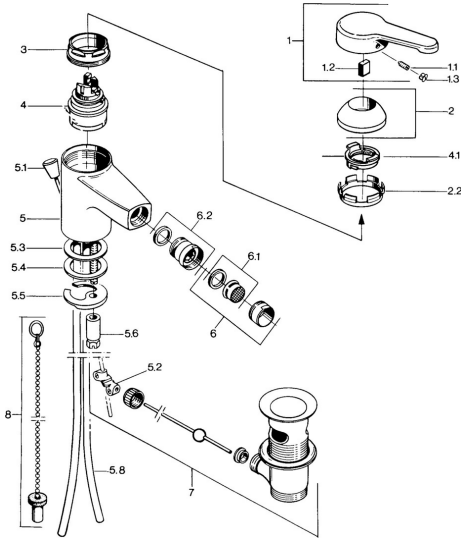

EAN: 4015474579385
static.hansa.com/0306310182

- Bidet
- Single-lever
- Deck mounted
- White
- Single operating lever/handle, Hot/Cold symbols

Technical data

Technical properties

Hot water supply	max. +80°C
Working pressure	0.5-10 bar
Material	Brass

Regulations

EN standard	EN 817
-------------	---------------

Spare parts

SP03063101

	Name	Code
1	Lever, L=99 mm, (-2011)	59913768
1.1	Screw, M5x8, SW2.5	59904755
1.2	Bushing	59904778
1.3	Plug, hot/cold	59906705
2	Covering cap	59906563
2.2	Fixing sleeve	59906695
3	Eye screw, M50x1, SW45	59904775
4	Cartridge, 4.8 eco	59904601
4.1	Hot water limiter	59904759
5.2	Swivel joint	59904624
5.3	Gasket, 45x36x2 Discontinued	59905034
5.3	O-ring, d 38x3.5	59910236
5.4	Gasket, 48x33.5x2	59902283
5.5	Fixing plate	59904765
5.6	Screw, M8x1, SW13	59904766
5.7	Fixing set	59910749
5.8	Pipe Discontinued	59910030
6	Aerator, M24x1 STD CC A Edelmessing Discontinued	59906580
6	Aerator, M24x1 A White Discontinued	59905419
6	Aerator, M24x1 STD HC A	59902366
6.1	Aerator, M22/24 A	59902081
6.2	Ball joint for bidet faucet, M24x1	59904920
7	Pop-up waste	59904620
7	Pop-up waste Edelmessing Discontinued	59906734
8	Plug	59906910