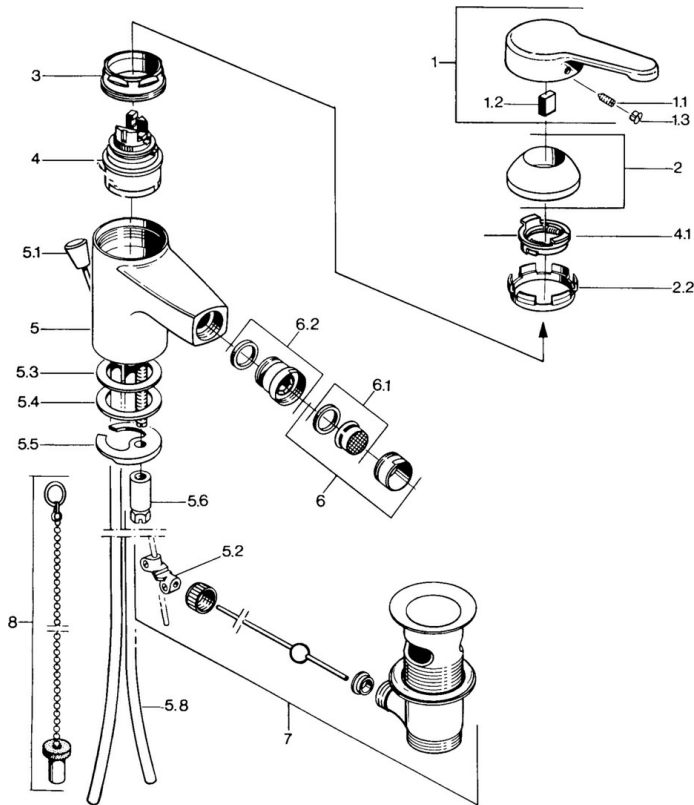

EAN: 4015474579385
static.hansa.com/0306310182

- Bidet
- Single-lever
- Deck mounted
- White
- Single operating lever/handle, Hot/Cold symbols

Technical data

Technical properties

Hot water supply	max. +80°C
Working pressure	0.5-10 bar
Material	Brass

Regulations

EN standard	EN 817
-------------	---------------

Spare parts

SP03063101

	Name	Code
1	Lever, L=99 mm, (-2011)	59913768
1.1	Screw, M5x8, SW2.5	59904755
1.2	Bushing	59904778
1.3	Plug, hot/cold	59906705
2	Covering cap	59906563
2.2	Fixing sleeve	59906695
3	Eye screw, M50x1, SW45	59904775
4	Cartridge, 4.8 eco	59904601
4.1	Hot water limiter	59904759
5.2	Swivel joint	59904624
5.3	Gasket, 45x36x2 Discontinued	59905034
5.3	O-ring, d 38x3.5	59910236
5.4	Gasket, 48x33.5x2	59902283
5.5	Fixing plate	59904765
5.6	Screw, M8x1, SW13	59904766
5.7	Fixing set	59910749
5.8	Pipe Discontinued	59910030
6	Aerator, M24x1 STD CC A Edelmessing Discontinued	59906580
6	Aerator, M24x1 A White Discontinued	59905419
6	Aerator, M24x1 STD HC A	59902366
6.1	Aerator, M22/24 A	59902081
6.2	Ball joint for bidet faucet, M24x1	59904920
7	Pop-up waste	59904620
7	Pop-up waste Edelmessing Discontinued	59906734
8	Plug	59906910