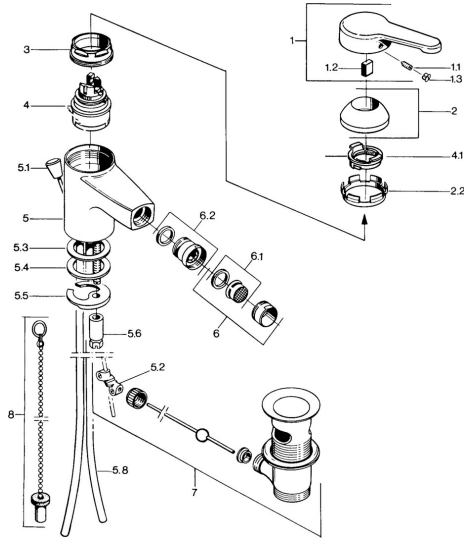

EAN: 4015474603035  
[static.hansa.com/0306310181](http://static.hansa.com/0306310181)

- Bidet
- Single-lever
- Deck mounted
- Single operating lever/handle, Hot/Cold symbols

### Technical properties

Hot water supply	<b>max. +80°C</b>
Working pressure	<b>0.5-10 bar</b>
Material	<b>Brass</b>

## Spare parts

### SP03063101

	Name	Code
1	Lever, L=99 mm, (-2011)	59913768
1.1	Screw, M5x8, SW2.5	59904755
1.2	Bushing	59904778
1.3	Plug, hot/cold	59906705
2	Covering cap	59906563
2.2	Fixing sleeve	59906695
3	Eye screw, M50x1, SW45	59904775
4	Cartridge, 4.8 eco	59904601
4.1	Hot water limiter	59904759
5.2	Swivel joint	59904624
5.3	Gasket, 45x36x2 Discontinued	59905034
5.3	O-ring, d 38x3.5	59910236
5.4	Gasket, 48x33.5x2	59902283
5.5	Fixing plate	59904765
5.6	Screw, M8x1, SW13	59904766
5.7	Fixing set	59910749
5.8	Pipe Discontinued	59910030
6	Aerator, M24x1 STD CC A Edelmessing Discontinued	59906580
6	Aerator, M24x1 A White Discontinued	59905419
6	Aerator, M24x1 STD HC A	59902366
6.1	Aerator, M22/24 A	59902081
6.2	Ball joint for bidet faucet, M24x1	59904920
7	Pop-up waste	59904620
7	Pop-up waste Edelmessing Discontinued	59906734
8	Plug	59906910