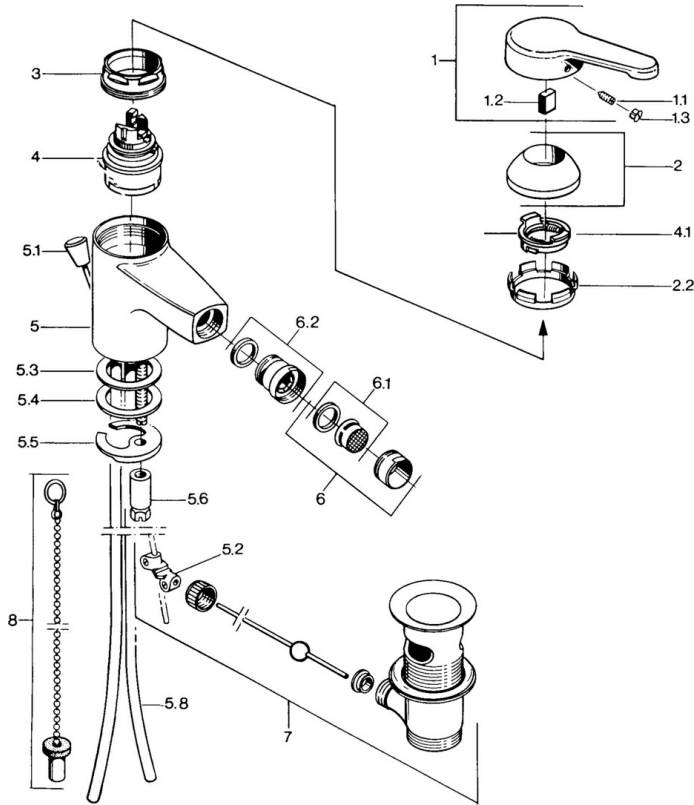

EAN: 4015474603035  
[static.hansa.com/0306310181](http://static.hansa.com/0306310181)

- Bidet
- Single-lever
- Deck mounted
- Single operating lever/handle, Hot/Cold symbols

## Technical data

### Technical properties

Hot water supply	<b>max. +80°C</b>
Working pressure	<b>0.5-10 bar</b>
Material	<b>Brass</b>

### SP03063101

	Name	Code
1	Lever, L=99 mm, (-2011)	59913768
1.1	Screw, M5x8, SW2.5	59904755
1.2	Bushing	59904778
1.3	Plug, hot/cold	59906705
2	Covering cap	59906563
2.2	Fixing sleeve	59906695
3	Eye screw, M50x1, SW45	59904775
4	Cartridge, 4.8 eco	59904601
4.1	Hot water limiter	59904759
5.2	Swivel joint	59904624
5.3	Gasket, 45x36x2 Discontinued	59905034
5.3	O-ring, d 38x3.5	59910236
5.4	Gasket, 48x33.5x2	59902283
5.5	Fixing plate	59904765
5.6	Screw, M8x1, SW13	59904766
5.7	Fixing set	59910749
5.8	Pipe Discontinued	59910030
6	Aerator, M24x1 STD CC A Edelmessing Discontinued	59906580
6	Aerator, M24x1 A White Discontinued	59905419
6	Aerator, M24x1 STD HC A	59902366
6.1	Aerator, M22/24 A	59902081
6.2	Ball joint for bidet faucet, M24x1	59904920
7	Pop-up waste	59904620
7	Pop-up waste Edelmessing Discontinued	59906734
8	Plug	59906910