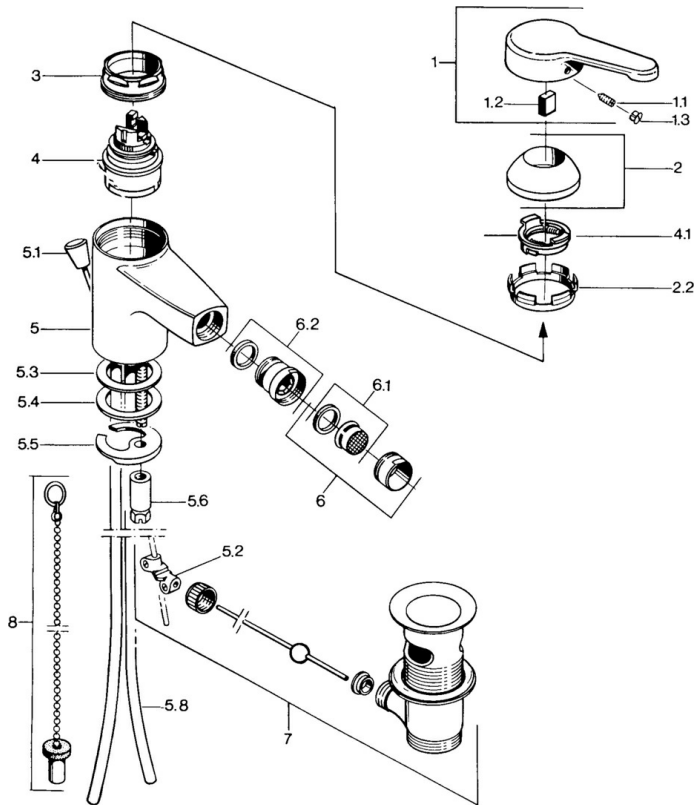

EAN: 4015474606784  
[static.hansa.com/0306310142](https://static.hansa.com/0306310142)

- Bidet
- Single-lever
- Deck mounted
- Aranja/Edelmessing
- Single operating lever/handle, Hot/Cold symbols

## Technical data

### Technical properties

Hot water supply	<b>max. +80°C</b>
Working pressure	<b>0.5-10 bar</b>
Material	<b>Brass</b>

### SP03063101

	Name	Code
1	Lever, L=99 mm, (-2011)	59913768
1.1	Screw, M5x8, SW2.5	59904755
1.2	Bushing	59904778
1.3	Plug, hot/cold	59906705
2	Covering cap	59906563
2.2	Fixing sleeve	59906695
3	Eye screw, M50x1, SW45	59904775
4	Cartridge, 4.8 eco	59904601
4.1	Hot water limiter	59904759
5.2	Swivel joint	59904624
5.3	Gasket, 45x36x2 Discontinued	59905034
5.3	O-ring, d 38x3.5	59910236
5.4	Gasket, 48x33.5x2	59902283
5.5	Fixing plate	59904765
5.6	Screw, M8x1, SW13	59904766
5.7	Fixing set	59910749
5.8	Pipe Discontinued	59910030
6	Aerator, M24x1 STD CC A Edelmessing Discontinued	59906580
6	Aerator, M24x1 A White Discontinued	59905419
6	Aerator, M24x1 STD HC A	59902366
6.1	Aerator, M22/24 A	59902081
6.2	Ball joint for bidet faucet, M24x1	59904920
7	Pop-up waste	59904620
7	Pop-up waste Edelmessing Discontinued	59906734
8	Plug	59906910