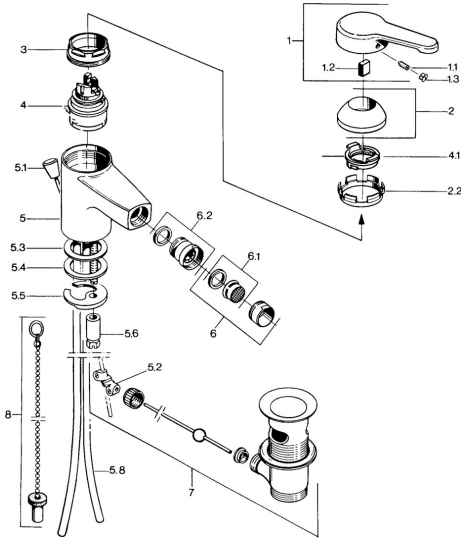

EAN: 4015474606784  
[static.hansa.com/0306310142](https://static.hansa.com/0306310142)

- Bidet
- Single-lever
- Deck mounted
- Aranja/Edelmessing
- Single operating lever/handle, Hot/Cold symbols

### Technical properties

Hot water supply	<b>max. +80°C</b>
Working pressure	<b>0.5-10 bar</b>
Material	<b>Brass</b>

## Spare parts

### SP03063101

	Name	Code
1	Lever, L=99 mm, (-2011)	59913768
1.1	Screw, M5x8, SW2.5	59904755
1.2	Bushing	59904778
1.3	Plug, hot/cold	59906705
2	Covering cap	59906563
2.2	Fixing sleeve	59906695
3	Eye screw, M50x1, SW45	59904775
4	Cartridge, 4.8 eco	59904601
4.1	Hot water limiter	59904759
5.2	Swivel joint	59904624
5.3	Gasket, 45x36x2 Discontinued	59905034
5.3	O-ring, d 38x3.5	59910236
5.4	Gasket, 48x33.5x2	59902283
5.5	Fixing plate	59904765
5.6	Screw, M8x1, SW13	59904766
5.7	Fixing set	59910749
5.8	Pipe Discontinued	59910030
6	Aerator, M24x1 STD CC A Edelmessing Discontinued	59906580
6	Aerator, M24x1 A White Discontinued	59905419
6	Aerator, M24x1 STD HC A	59902366
6.1	Aerator, M22/24 A	59902081
6.2	Ball joint for bidet faucet, M24x1	59904920
7	Pop-up waste	59904620
7	Pop-up waste Edelmessing Discontinued	59906734
8	Plug	59906910