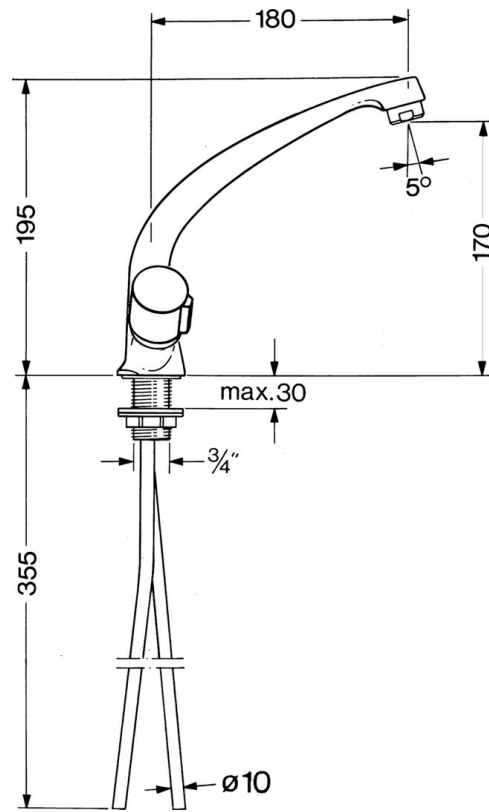

EAN: 4015474583924
static.hansa.com/03052106

- Washbasin
- Two-grip
- Deck mounted
- Chrome
- Swivel spout

Technical data

Technical properties

Hot water supply	max. +80°C
Working pressure	0.5-10 bar
Backflow prevention (EN1717)	AA
Material	Brass

Spare parts

SP00032106

	Name	Code
2.1	Handle, cold	59906464
2.1	Handle, hot	59906465
2.2	Headpart, G1/2	59905114
2.3	Headpart, G1/2	59901015
3	Fixing screw, M6 Discontinued	59904942
3.1	O-ring, 18x2.5	59902342
5	Spout, L=180 Discontinued	59901850
6	Aerator, M24x1 STD HC A	59902366
6.1	Aerator, M22/24 A	59902081
7	Pop-up operating rod Discontinued	59906359
8	Swivel joint Discontinued	59906839
9	Pop-up waste	59904620
N.I.	Washer with chain holder	59902219