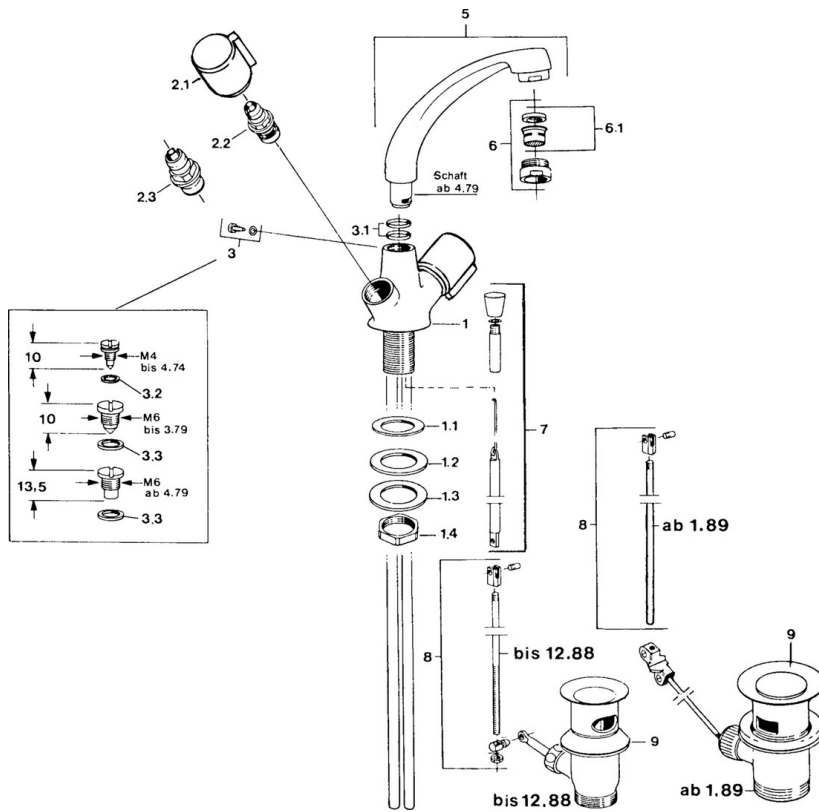

EAN: 4015474583924
static.hansa.com/03052106

- Washbasin
- Two-grip
- Deck mounted
- Chrome
- Swivel spout

Technical data

Technical properties

Hot water supply	max. +80°C
Working pressure	0.5-10 bar
Backflow prevention (EN1717)	AA
Material	Brass

Spare parts

SP00032106

	Name	Code
2.1	Handle, cold	59906464
2.1	Handle, hot	59906465
2.2	Headpart, G1/2	59905114
2.3	Headpart, G1/2	59901015
3	Fixing screw, M6 Discontinued	59904942
3.1	O-ring, 18x2.5	59902342
5	Spout, L=180 Discontinued	59901850
6	Aerator, M24x1 STD HC A	59902366
6.1	Aerator, M22/24 A	59902081
7	Pop-up operating rod Discontinued	59906359
8	Swivel joint Discontinued	59906839
9	Pop-up waste	59904620
N.I.	Washer with chain holder	59902219