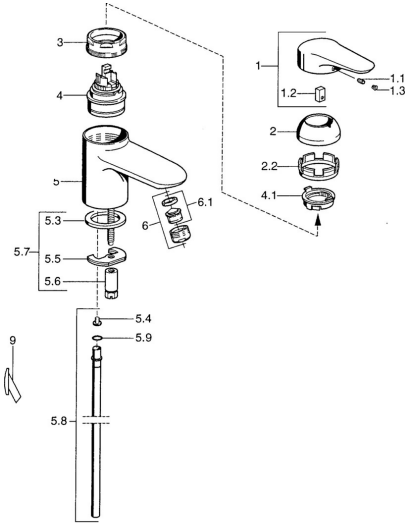

EAN: 4015474683778
static.hansa.com/03042192

- Washbasin
- Single-lever
- Deck mounted
- Chrome
- Fixed spout
- Single operating lever/handle, Hot/Cold symbols
- Chain holder with chain
- Copper inlet pipes
- Without pop-up waste

Technical data

Technical properties

DN-size (nominal dimension)	DN15
Hot water supply	max. +80°C
Working pressure	0.5-10 bar
Connection size	Ø10
Projection	124 mm
Material	Brass

Regulations

EN standard	EN 817
-------------	---------------

Spare parts

SP03092102

	Name	Code
1	Lever, 99 mm, red/blue Discontinued	59913769
1	Lever, L=138 mm Discontinued	59913770
1	Lever, L=99 mm, (-2011)	59913768
1.1	Screw, M5x8, SW2.5	59904755
1.2	Bushing	59904778
1.3	Plug, hot/cold	59906705
2	Covering cap Chrome/Satin Discontinued	59906564
2	Covering cap	59906563
2.2	Fixing sleeve	59906695
3	Eye screw, M50x1, SW45	59904775
4	Cartridge, 4.8 eco	59904601
4	Cartridge, 4.8 Eco-Top	59911431
4.1	Hot water limiter	59904759
5.2	Swivel joint	59904624
5.3	Gasket, 37x48x3.5	59911422
5.4	Attachment clamp Discontinued	59911416
5.5	Fixing plate	59904765
5.6	Screw, M8x1, SW13	59904766
5.7	Fixing set	59910749
5.8	Pipe, d 10 mm, L=413	59911423
5.9	O-ring, 9x2	59905095
6	Aerator, M24x1 STD HC A	59902366
6	Aerator, M24x1 A White Discontinued	59905419
6	Aerator, M24x1 STD CC A Edelmessing Discontinued	59906580
6.1	Aerator, M22/24 A	59902081
7	Pop-up waste	59911441
7	Pop-up waste Satin Discontinued	59911442
7	Pop-up waste White Discontinued	59911443
N.I.	Washer with chain holder	59902219
N.I.	Plug	59906910