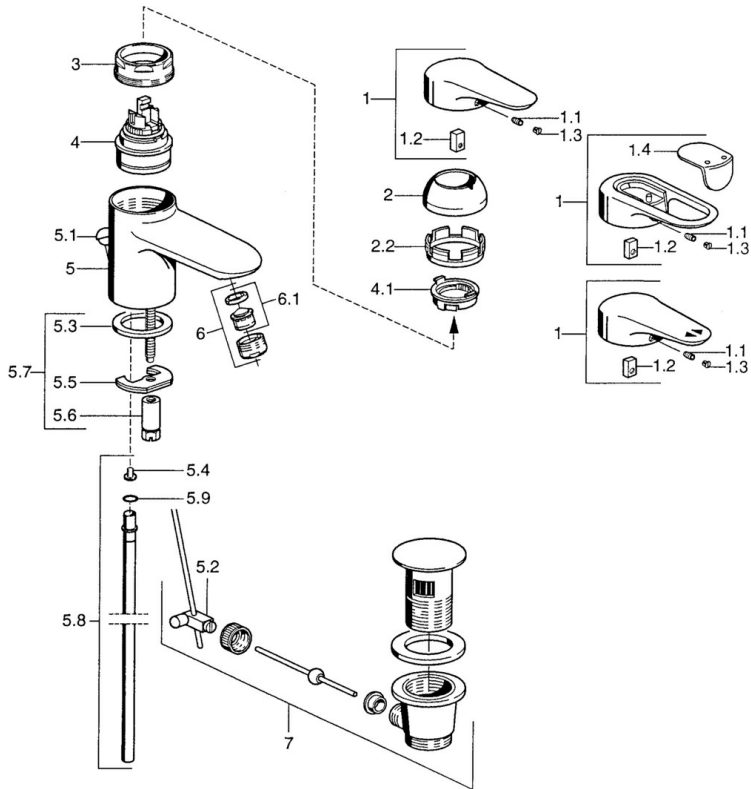

EAN: 4015474683778
static.hansa.com/03042192

- Washbasin
- Single-lever
- Deck mounted
- Chrome
- Fixed spout
- Single operating lever/handle, Hot/Cold symbols
- Chain holder with chain
- Copper inlet pipes
- Without pop-up waste

Technical data

Technical properties

DN-size (nominal dimension)	DN15
Hot water supply	max. +80°C
Working pressure	0.5-10 bar
Connection size	Ø10
Projection	124 mm
Material	Brass

Regulations

EN standard	EN 817
-------------	---------------

Spare parts

SP03092102

	Name	Code
1	Lever, 99 mm, red/blue Discontinued	59913769
1	Lever, L=138 mm Discontinued	59913770
1	Lever, L=99 mm, (-2011)	59913768
1.1	Screw, M5x8, SW2.5	59904755
1.2	Bushing	59904778
1.3	Plug, hot/cold	59906705
2	Covering cap Chrome/Satin Discontinued	59906564
2	Covering cap	59906563
2.2	Fixing sleeve	59906695
3	Eye screw, M50x1, SW45	59904775
4	Cartridge, 4.8 eco	59904601
4	Cartridge, 4.8 Eco-Top	59911431
4.1	Hot water limiter	59904759
5.2	Swivel joint	59904624
5.3	Gasket, 37x48x3.5	59911422
5.4	Attachment clamp Discontinued	59911416
5.5	Fixing plate	59904765
5.6	Screw, M8x1, SW13	59904766
5.7	Fixing set	59910749
5.8	Pipe, d 10 mm, L=413	59911423
5.9	O-ring, 9x2	59905095
6	Aerator, M24x1 STD HC A	59902366
6	Aerator, M24x1 A White Discontinued	59905419
6	Aerator, M24x1 STD CC A Edelmessing Discontinued	59906580
6.1	Aerator, M22/24 A	59902081
7	Pop-up waste	59911441
7	Pop-up waste Satin Discontinued	59911442
7	Pop-up waste White Discontinued	59911443
N.I.	Washer with chain holder	59902219
N.I.	Plug	59906910