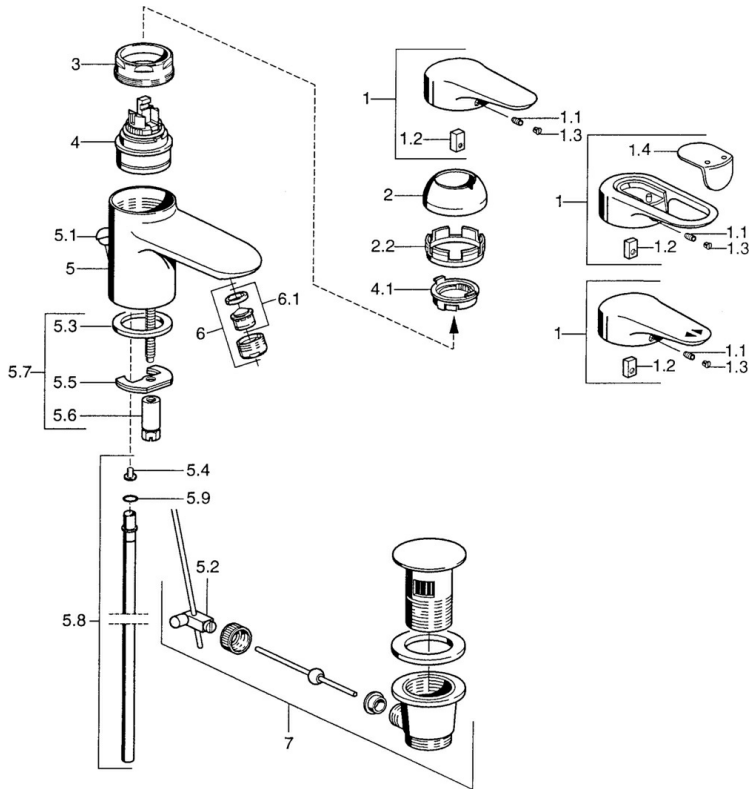

Spare parts

SP03092102

| | Name | Code |
|------|--|----------|
| 1 | Lever, 99 mm, red/blue Discontinued | 59913769 |
| 1 | Lever, L=138 mm Discontinued | 59913770 |
| 1 | Lever, L=99 mm, (-2011) | 59913768 |
| 1.1 | Screw, M5x8, SW2.5 | 59904755 |
| 1.2 | Bushing | 59904778 |
| 1.3 | Plug, hot/cold | 59906705 |
| 2 | Covering cap Chrome/Satin Discontinued | 59906564 |
| 2 | Covering cap | 59906563 |
| 2.2 | Fixing sleeve | 59906695 |
| 3 | Eye screw, M50x1, SW45 | 59904775 |
| 4 | Cartridge, 4.8 eco | 59904601 |
| 4 | Cartridge, 4.8 Eco-Top | 59911431 |
| 4.1 | Hot water limiter | 59904759 |
| 5.2 | Swivel joint | 59904624 |
| 5.3 | Gasket, 37x48x3.5 | 59911422 |
| 5.4 | Attachment clamp Discontinued | 59911416 |
| 5.5 | Fixing plate | 59904765 |
| 5.6 | Screw, M8x1, SW13 | 59904766 |
| 5.7 | Fixing set | 59910749 |
| 5.8 | Pipe, d 10 mm, L=413 | 59911423 |
| 5.9 | O-ring, 9x2 | 59905095 |
| 6 | Aerator, M24x1 STD HC A | 59902366 |
| 6 | Aerator, M24x1 A White Discontinued | 59905419 |
| 6 | Aerator, M24x1 STD CC A Edelmessing Discontinued | 59906580 |
| 6.1 | Aerator, M22/24 A | 59902081 |
| 7 | Pop-up waste | 59911441 |
| 7 | Pop-up waste Satin Discontinued | 59911442 |
| 7 | Pop-up waste White Discontinued | 59911443 |
| N.I. | Washer with chain holder | 59902219 |
| N.I. | Plug | 59906910 |