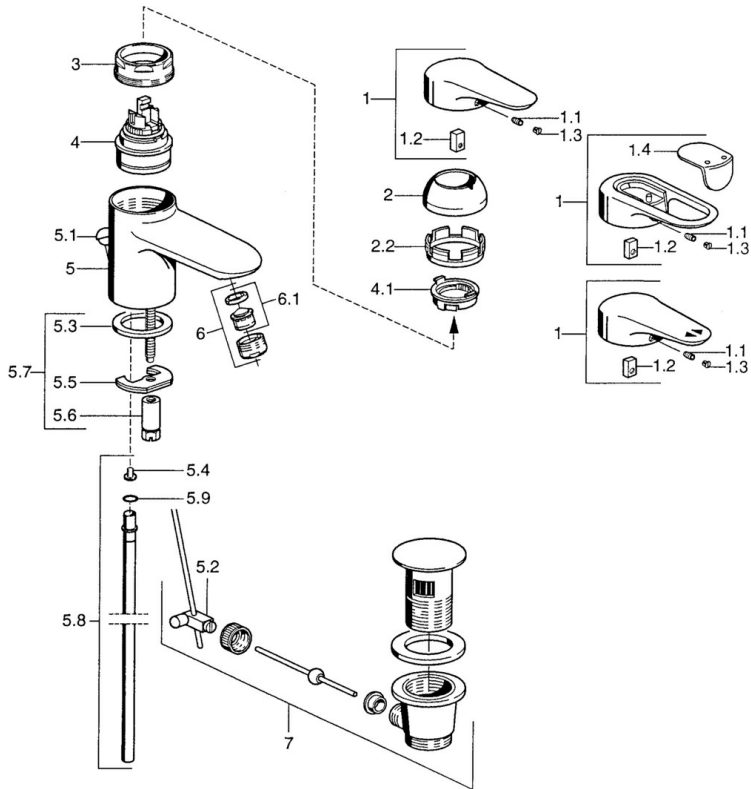

EAN: 4015474683075
static.hansa.com/03022105

- Washbasin
- Single-lever
- Deck mounted
- Chrome
- Fixed spout
- Single operating lever/handle, Hot/Cold symbols
- Chain holder with chain
- Copper inlet pipes
- Without pop-up waste

Technical data

Technical properties

DN-size (nominal dimension)	DN15
Hot water supply	max. +80°C
Working pressure	0.5-10 bar
Material	Brass

Regulations

EN standard	EN 817
-------------	---------------

Spare parts

SP03092102

	Name	Code
1	Lever, 99 mm, red/blue Discontinued	59913769
1	Lever, L=138 mm Discontinued	59913770
1	Lever, L=99 mm, (-2011)	59913768
1.1	Screw, M5x8, SW2.5	59904755
1.2	Bushing	59904778
1.3	Plug, hot/cold	59906705
2	Covering cap Chrome/Satin Discontinued	59906564
2	Covering cap	59906563
2.2	Fixing sleeve	59906695
3	Eye screw, M50x1, SW45	59904775
4	Cartridge, 4.8 eco	59904601
4	Cartridge, 4.8 Eco-Top	59911431
4.1	Hot water limiter	59904759
5.2	Swivel joint	59904624
5.3	Gasket, 37x48x3.5	59911422
5.4	Attachment clamp Discontinued	59911416
5.5	Fixing plate	59904765
5.6	Screw, M8x1, SW13	59904766
5.7	Fixing set	59910749
5.8	Pipe, d 10 mm, L=413	59911423
5.9	O-ring, 9x2	59905095
6	Aerator, M24x1 STD HC A	59902366
6	Aerator, M24x1 A White Discontinued	59905419
6	Aerator, M24x1 STD CC A Edelmessing Discontinued	59906580
6.1	Aerator, M22/24 A	59902081
7	Pop-up waste	59911441
7	Pop-up waste Satin Discontinued	59911442
7	Pop-up waste White Discontinued	59911443
N.I.	Washer with chain holder	59902219
N.I.	Plug	59906910