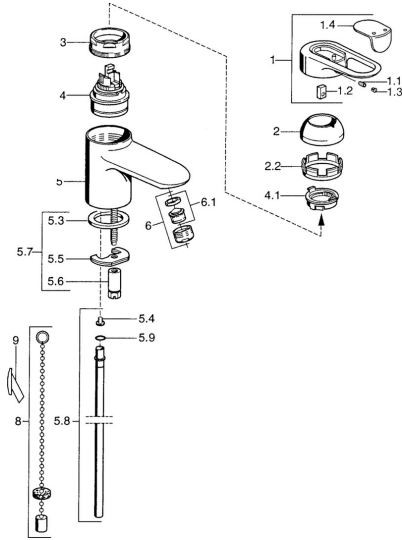

EAN: 4015474683075
static.hansa.com/03022105

- Washbasin
- Single-lever
- Deck mounted
- Chrome
- Fixed spout
- Single operating lever/handle, Hot/Cold symbols
- Chain holder with chain
- Copper inlet pipes
- Without pop-up waste

Technical data

Technical properties

DN-size (nominal dimension)	DN15
Hot water supply	max. +80°C
Working pressure	0.5-10 bar
Material	Brass

Regulations

EN standard	EN 817
-------------	---------------

Spare parts

SP03092102

	Name	Code
1	Lever, 99 mm, red/blue Discontinued	59913769
1	Lever, L=138 mm Discontinued	59913770
1	Lever, L=99 mm, (-2011)	59913768
1.1	Screw, M5x8, SW2.5	59904755
1.2	Bushing	59904778
1.3	Plug, hot/cold	59906705
2	Covering cap Chrome/Satin Discontinued	59906564
2	Covering cap	59906563
2.2	Fixing sleeve	59906695
3	Eye screw, M50x1, SW45	59904775
4	Cartridge, 4.8 eco	59904601
4	Cartridge, 4.8 Eco-Top	59911431
4.1	Hot water limiter	59904759
5.2	Swivel joint	59904624
5.3	Gasket, 37x48x3.5	59911422
5.4	Attachment clamp Discontinued	59911416
5.5	Fixing plate	59904765
5.6	Screw, M8x1, SW13	59904766
5.7	Fixing set	59910749
5.8	Pipe, d 10 mm, L=413	59911423
5.9	O-ring, 9x2	59905095
6	Aerator, M24x1 STD HC A	59902366
6	Aerator, M24x1 A White Discontinued	59905419
6	Aerator, M24x1 STD CC A Edelmessing Discontinued	59906580
6.1	Aerator, M22/24 A	59902081
7	Pop-up waste	59911441
7	Pop-up waste Satin Discontinued	59911442
7	Pop-up waste White Discontinued	59911443
N.I.	Washer with chain holder	59902219
N.I.	Plug	59906910