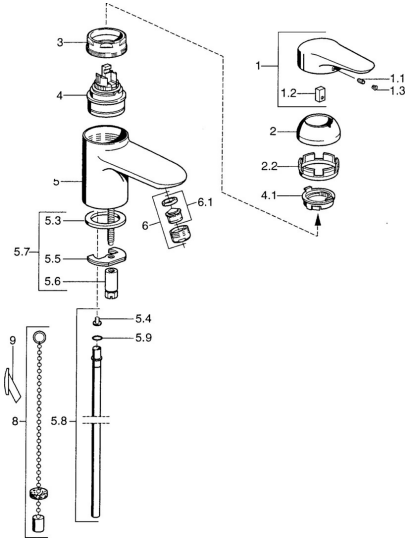

EAN: 4015474559219  
[static.hansa.com/03022102](http://static.hansa.com/03022102)

- Washbasin
- Single-lever
- Deck mounted
- Chrome
- Fixed spout
- Single operating lever/handle, Hot/Cold symbols
- Chain holder with chain
- Copper inlet pipes
- Without pop-up waste

### Technical properties

DN-size (nominal dimension)	<b>DN15</b>
Hot water supply	<b>max. +80°C</b>
Working pressure	<b>0.5-10 bar</b>
Material	<b>Brass</b>

## Spare parts

### SP03092102

	Name	Code
1	Lever, 99 mm, red/blue Discontinued	59913769
1	Lever, L=138 mm Discontinued	59913770
1	Lever, L=99 mm, (-2011)	59913768
1.1	Screw, M5x8, SW2.5	59904755
1.2	Bushing	59904778
1.3	Plug, hot/cold	59906705
2	Covering cap Chrome/Satin Discontinued	59906564
2	Covering cap	59906563
2.2	Fixing sleeve	59906695
3	Eye screw, M50x1, SW45	59904775
4	Cartridge, 4.8 eco	59904601
4	Cartridge, 4.8 Eco-Top	59911431
4.1	Hot water limiter	59904759
5.2	Swivel joint	59904624
5.3	Gasket, 37x48x3.5	59911422
5.4	Attachment clamp Discontinued	59911416
5.5	Fixing plate	59904765
5.6	Screw, M8x1, SW13	59904766
5.7	Fixing set	59910749
5.8	Pipe, d 10 mm, L=413	59911423
5.9	O-ring, 9x2	59905095
6	Aerator, M24x1 STD HC A	59902366
6	Aerator, M24x1 A White Discontinued	59905419
6	Aerator, M24x1 STD CC A Edelmessing Discontinued	59906580
6.1	Aerator, M22/24 A	59902081
7	Pop-up waste	59911441
7	Pop-up waste Satin Discontinued	59911442
7	Pop-up waste White Discontinued	59911443
N.I.	Washer with chain holder	59902219
N.I.	Plug	59906910