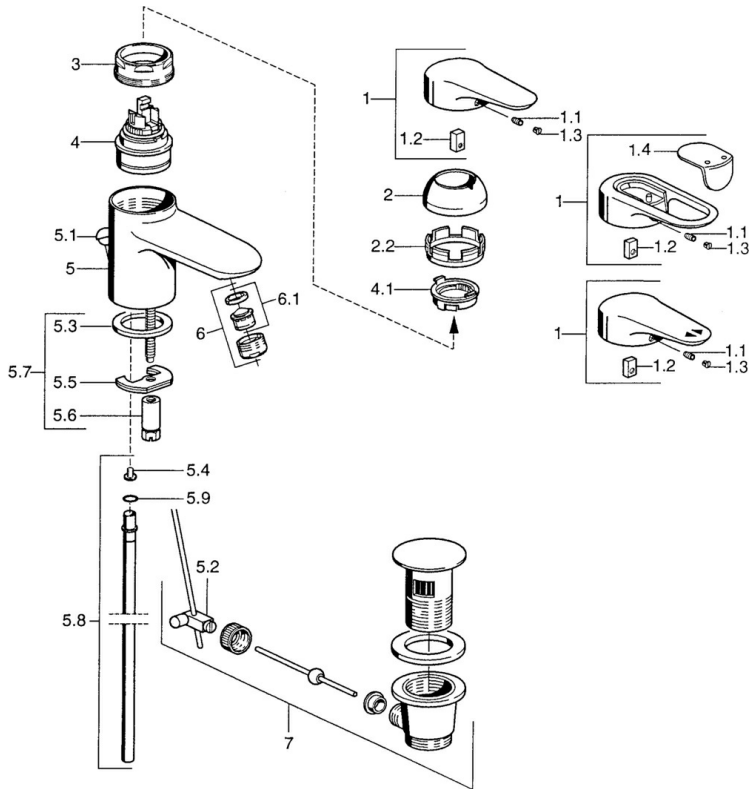

EAN: 4015474559219  
[static.hansa.com/03022102](http://static.hansa.com/03022102)

- Washbasin
- Single-lever
- Deck mounted
- Chrome
- Fixed spout
- Single operating lever/handle, Hot/Cold symbols
- Chain holder with chain
- Copper inlet pipes
- Without pop-up waste

## Technical data

### Technical properties

DN-size (nominal dimension)	<b>DN15</b>
Hot water supply	<b>max. +80°C</b>
Working pressure	<b>0.5-10 bar</b>
Material	<b>Brass</b>

### SP03092102

	Name	Code
1	Lever, 99 mm, red/blue Discontinued	59913769
1	Lever, L=138 mm Discontinued	59913770
1	Lever, L=99 mm, (-2011)	59913768
1.1	Screw, M5x8, SW2.5	59904755
1.2	Bushing	59904778
1.3	Plug, hot/cold	59906705
2	Covering cap Chrome/Satin Discontinued	59906564
2	Covering cap	59906563
2.2	Fixing sleeve	59906695
3	Eye screw, M50x1, SW45	59904775
4	Cartridge, 4.8 eco	59904601
4	Cartridge, 4.8 Eco-Top	59911431
4.1	Hot water limiter	59904759
5.2	Swivel joint	59904624
5.3	Gasket, 37x48x3.5	59911422
5.4	Attachment clamp Discontinued	59911416
5.5	Fixing plate	59904765
5.6	Screw, M8x1, SW13	59904766
5.7	Fixing set	59910749
5.8	Pipe, d 10 mm, L=413	59911423
5.9	O-ring, 9x2	59905095
6	Aerator, M24x1 STD HC A	59902366
6	Aerator, M24x1 A White Discontinued	59905419
6	Aerator, M24x1 STD CC A Edelmessing Discontinued	59906580
6.1	Aerator, M22/24 A	59902081
7	Pop-up waste	59911441
7	Pop-up waste Satin Discontinued	59911442
7	Pop-up waste White Discontinued	59911443
N.I.	Washer with chain holder	59902219
N.I.	Plug	59906910