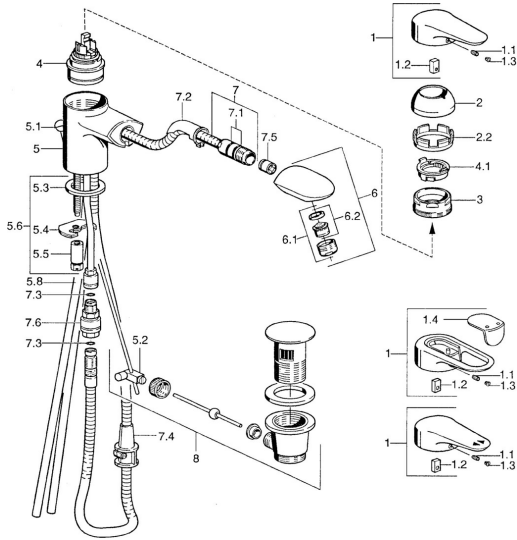

EAN: 4015474684317
static.hansa.com/0301218586

- Washbasin
- Single-lever
- Deck mounted
- Fixed spout, Pull-out model
- Single operating lever/handle, Hot/Cold symbols
- Pop-up waste with draw-rod
- Non-return valve(s)
- Copper inlet pipes

Technical data

Technical properties

DN-size (nominal dimension)	DN15
Hot water supply	max. +80°C
Working pressure	0.5-10 bar
Connection size	Ø10
Projection	139 mm
Backflow prevention (EN1717)	EB
Material	Brass

Regulations

EN standard	EN 817
-------------	---------------

Spare parts

SP03012182

	Name	Code
1	Lever, L=99 mm, (-2011)	59913768
1.1	Screw, M5x8, SW2.5	59904755
1.2	Bushing	59904778
1.3	Plug, hot/cold	59906705
2	Covering cap	59906563
2.2	Fixing sleeve	59906695
3	Eye screw, M50x1, SW45	59904775
4	Cartridge, 4.8 eco	59904601
4.1	Hot water limiter	59904759
5.1	Knob Discontinued	59910230
5.2	Swivel joint	59904624
5.3	Gasket, 37x48x3.5	59911422
5.4	Fixing plate	59904765
5.5	Screw, M8x1, SW13	59904766
5.6	Fixing set	59910749
5.8	Pipe Discontinued	59910651
6	Pull-out spout Chrome/Gold Discontinued	59911600
6.1	Aerator, M24x1 STD CC A Edelmessing Discontinued	59906580
6.1	Aerator, M24x1 STD HC B	59905830
6.2	Aerator, M22/M24 B	59905901
7	Shower hose, L=1750 Discontinued	59910038
7	Hose, L=1200, M20x1,5-M14x1	59906726
7.1	O-ring, d 16x2	59906703
7.2	Passing-through bushing	59911625
7.3	O-ring, 5.70x1.90 Discontinued	59902332
7.4	Retainer	59906600
7.5	Non-return valve	59905714
7.6	Nipple Discontinued	59910802
8	Pop-up waste	59911441