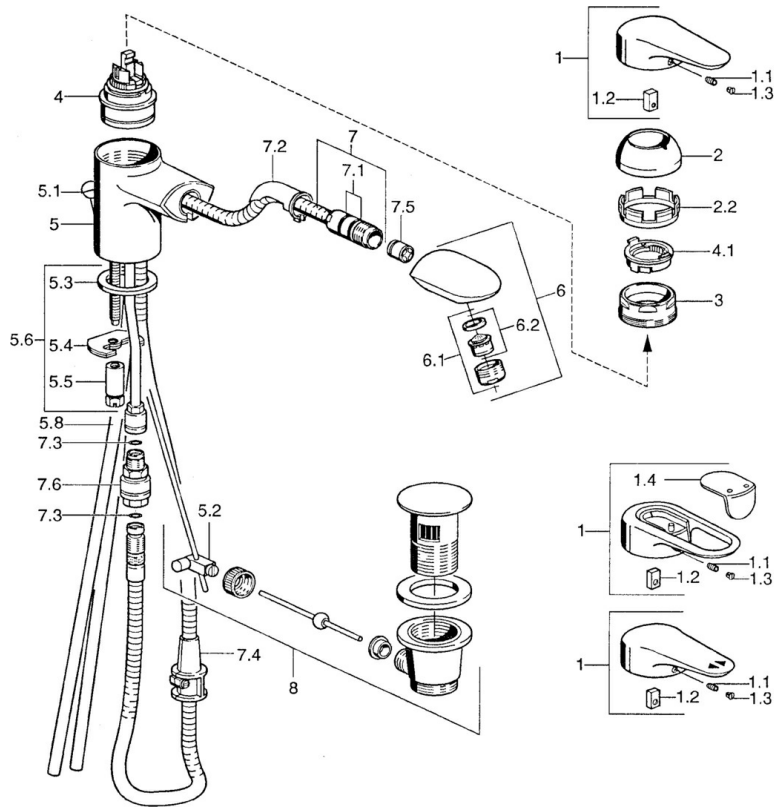

EAN: 4015474684317
static.hansa.com/0301218586

- Washbasin
- Single-lever
- Deck mounted
- Fixed spout, Pull-out model
- Single operating lever/handle, Hot/Cold symbols
- Pop-up waste with draw-rod
- Non-return valve(s)
- Copper inlet pipes

Technical data

Technical properties

DN-size (nominal dimension)	DN15
Hot water supply	max. +80°C
Working pressure	0.5-10 bar
Connection size	Ø10
Projection	139 mm
Backflow prevention (EN1717)	EB
Material	Brass

Regulations

EN standard	EN 817
-------------	---------------

Spare parts

SP03012182

	Name	Code
1	Lever, L=99 mm, (-2011)	59913768
1.1	Screw, M5x8, SW2.5	59904755
1.2	Bushing	59904778
1.3	Plug, hot/cold	59906705
2	Covering cap	59906563
2.2	Fixing sleeve	59906695
3	Eye screw, M50x1, SW45	59904775
4	Cartridge, 4.8 eco	59904601
4.1	Hot water limiter	59904759
5.1	Knob Discontinued	59910230
5.2	Swivel joint	59904624
5.3	Gasket, 37x48x3.5	59911422
5.4	Fixing plate	59904765
5.5	Screw, M8x1, SW13	59904766
5.6	Fixing set	59910749
5.8	Pipe Discontinued	59910651
6	Pull-out spout Chrome/Gold Discontinued	59911600
6.1	Aerator, M24x1 STD CC A Edelmessing Discontinued	59906580
6.1	Aerator, M24x1 STD HC B	59905830
6.2	Aerator, M22/M24 B	59905901
7	Shower hose, L=1750 Discontinued	59910038
7	Hose, L=1200, M20x1,5-M14x1	59906726
7.1	O-ring, d 16x2	59906703
7.2	Passing-through bushing	59911625
7.3	O-ring, 5.70x1.90 Discontinued	59902332
7.4	Retainer	59906600
7.5	Non-return valve	59905714
7.6	Nipple Discontinued	59910802
8	Pop-up waste	59911441