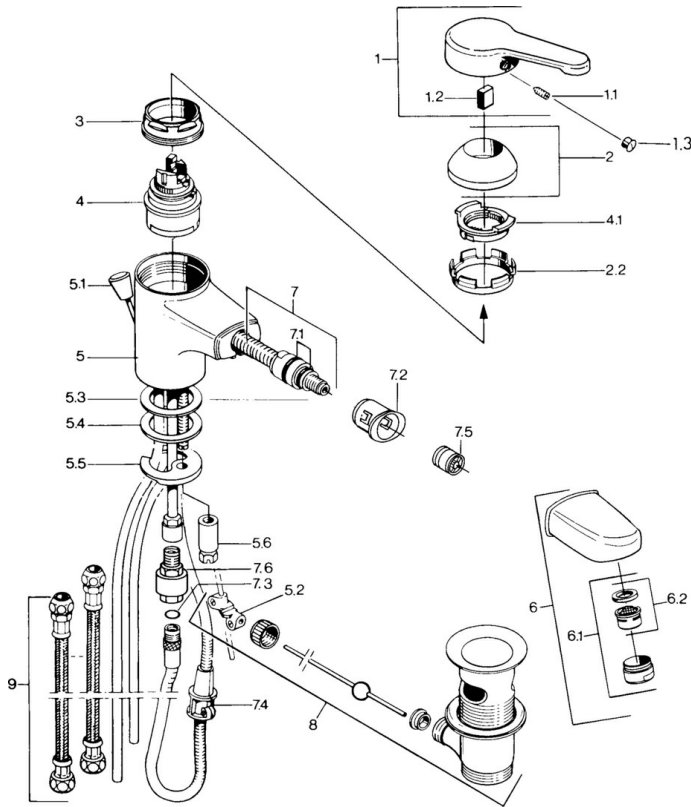

EAN: 4015474582279

static.hansa.com/0301218192

- Washbasin
- Single-lever
- Deck mounted
- Fixed spout
- Single operating lever/handle, Hot/Cold symbols
- Pop-up waste with draw-rod
- Non-return valve(s)
- Copper inlet pipes

Technical data

Technical properties

DN-size (nominal dimension)	DN15
Hot water supply	max. +80°C
Working pressure	0.5-10 bar
Connection size	Ø10
Projection	139 mm
Backflow prevention (EN1717)	EB
Material	Brass

Regulations

EN standard	EN 817
-------------	---------------

Spare parts

SP03012181

	Name	Code
1	Lever, L=99 mm, (-2011)	59913768
1.1	Screw, M5x8, SW2.5	59904755
1.2	Bushing	59904778
1.3	Plug, hot/cold	59906705
2	Covering cap	59906563
2.2	Fixing sleeve	59906695
3	Eye screw, M50x1, SW45	59904775
4	Cartridge, 4.8 eco	59904601
4.1	Hot water limiter	59904759
5.2	Swivel joint	59904624
5.3	O-ring, d 38x3.5	59910236
5.4	Gasket, 48x33.5x2	59902283
5.5	Fixing plate	59904765
5.6	Screw, M8x1, SW13	59904766
5.7	Fixing set	59910749
6	Spout White Discontinued	59906716
6.1	Aerator, M24x1 Edelmessing Discontinued	59906724
6.1	Aerator, M24x1 STD HC B	59905830
6.2	Aerator, M22/M24 B	59905901
7	Hose, L=1200, M20x1,5-M14x1	59906726
7	Shower hose, L=1750 Discontinued	59910038
7.1	O-ring, d 16x2	59906703
7.2	Passing-through bushing Discontinued	59911091
7.3	O-ring, 5.70x1.90 Discontinued	59902332
7.4	Retainer	59906600
7.5	Non-return valve	59905714
7.6	Nipple Discontinued	59910802
8	Pop-up waste	59904620
9	Flexible pipe, L=320, G3/8xG3/8 Discontinued	59905019