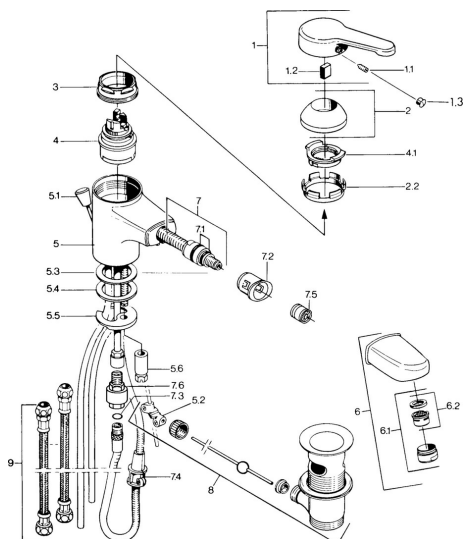

EAN: 4015474582279

static.hansa.com/0301218192

- Washbasin
- Single-lever
- Deck mounted
- Fixed spout
- Single operating lever/handle, Hot/Cold symbols
- Pop-up waste with draw-rod
- Non-return valve(s)
- Copper inlet pipes

Technical data

Technical properties

DN-size (nominal dimension)	DN15
Hot water supply	max. +80°C
Working pressure	0.5-10 bar
Connection size	Ø10
Projection	139 mm
Backflow prevention (EN1717)	EB
Material	Brass

Regulations

EN standard	EN 817
-------------	---------------

Spare parts

SP03012181

	Name	Code
1	Lever, L=99 mm, (-2011)	59913768
1.1	Screw, M5x8, SW2.5	59904755
1.2	Bushing	59904778
1.3	Plug, hot/cold	59906705
2	Covering cap	59906563
2.2	Fixing sleeve	59906695
3	Eye screw, M50x1, SW45	59904775
4	Cartridge, 4.8 eco	59904601
4.1	Hot water limiter	59904759
5.2	Swivel joint	59904624
5.3	O-ring, d 38x3.5	59910236
5.4	Gasket, 48x33.5x2	59902283
5.5	Fixing plate	59904765
5.6	Screw, M8x1, SW13	59904766
5.7	Fixing set	59910749
6	Spout White Discontinued	59906716
6.1	Aerator, M24x1 Edelmessing Discontinued	59906724
6.1	Aerator, M24x1 STD HC B	59905830
6.2	Aerator, M22/M24 B	59905901
7	Hose, L=1200, M20x1,5-M14x1	59906726
7	Shower hose, L=1750 Discontinued	59910038
7.1	O-ring, d 16x2	59906703
7.2	Passing-through bushing Discontinued	59911091
7.3	O-ring, 5.70x1.90 Discontinued	59902332
7.4	Retainer	59906600
7.5	Non-return valve	59905714
7.6	Nipple Discontinued	59910802
8	Pop-up waste	59904620
9	Flexible pipe, L=320, G3/8xG3/8 Discontinued	59905019