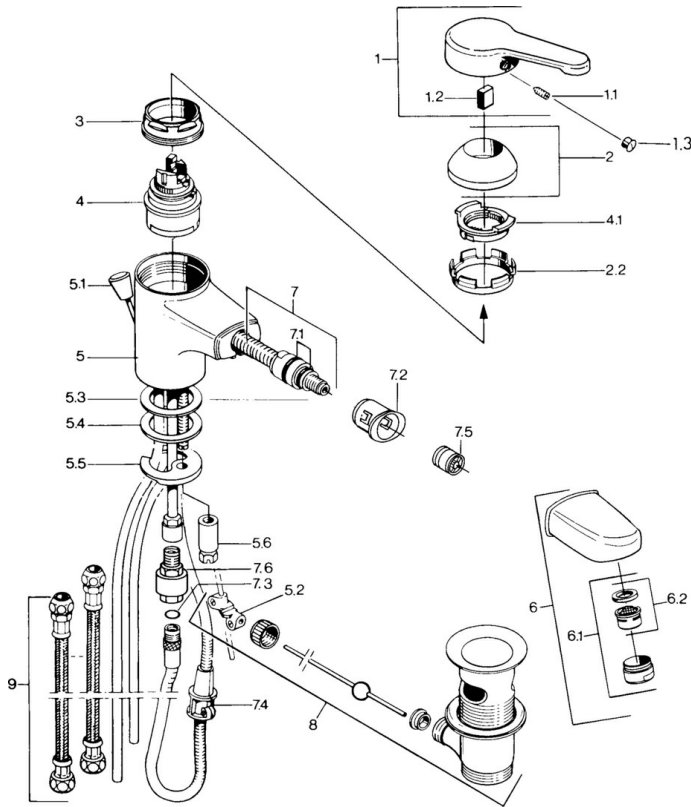

EAN: 4015474585034
static.hansa.com/0301218172

- Washbasin
- Single-lever
- Deck mounted
- Fixed spout
- Single operating lever/handle, Hot/Cold symbols
- Pop-up waste with draw-rod
- Non-return valve(s)
- Copper inlet pipes

Technical data

Technical properties

DN-size (nominal dimension)	DN15
Hot water supply	max. +80°C
Working pressure	0.5-10 bar
Connection size	Ø10
Projection	139 mm
Backflow prevention (EN1717)	EB
Material	Brass

Regulations

EN standard	EN 817
-------------	---------------

Spare parts

SP03012181

	Name	Code
1	Lever, L=99 mm, (-2011)	59913768
1.1	Screw, M5x8, SW2.5	59904755
1.2	Bushing	59904778
1.3	Plug, hot/cold	59906705
2	Covering cap	59906563
2.2	Fixing sleeve	59906695
3	Eye screw, M50x1, SW45	59904775
4	Cartridge, 4.8 eco	59904601
4.1	Hot water limiter	59904759
5.2	Swivel joint	59904624
5.3	O-ring, d 38x3.5	59910236
5.4	Gasket, 48x33.5x2	59902283
5.5	Fixing plate	59904765
5.6	Screw, M8x1, SW13	59904766
5.7	Fixing set	59910749
6	Spout White Discontinued	59906716
6.1	Aerator, M24x1 Edelmessing Discontinued	59906724
6.1	Aerator, M24x1 STD HC B	59905830
6.2	Aerator, M22/M24 B	59905901
7	Hose, L=1200, M20x1,5-M14x1	59906726
7	Shower hose, L=1750 Discontinued	59910038
7.1	O-ring, d 16x2	59906703
7.2	Passing-through bushing Discontinued	59911091
7.3	O-ring, 5.70x1.90 Discontinued	59902332
7.4	Retainer	59906600
7.5	Non-return valve	59905714
7.6	Nipple Discontinued	59910802
8	Pop-up waste	59904620
9	Flexible pipe, L=320, G3/8xG3/8 Discontinued	59905019