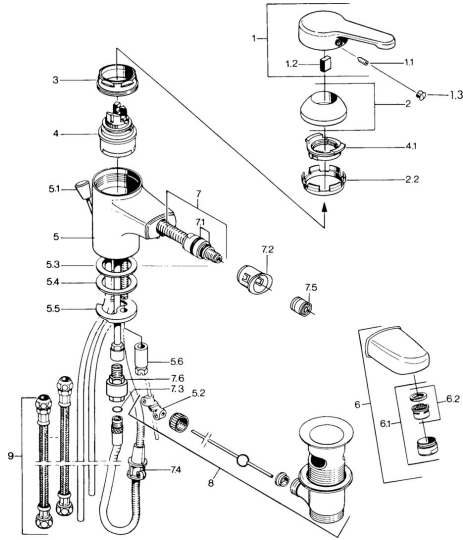

EAN: 4015474585034
static.hansa.com/0301218172

- Washbasin
- Single-lever
- Deck mounted
- Fixed spout
- Single operating lever/handle, Hot/Cold symbols
- Pop-up waste with draw-rod
- Non-return valve(s)
- Copper inlet pipes

Technical data

Technical properties

DN-size (nominal dimension)	DN15
Hot water supply	max. +80°C
Working pressure	0.5-10 bar
Connection size	Ø10
Projection	139 mm
Backflow prevention (EN1717)	EB
Material	Brass

Regulations

EN standard	EN 817
-------------	---------------

Spare parts

SP03012181

	Name	Code
1	Lever, L=99 mm, (-2011)	59913768
1.1	Screw, M5x8, SW2.5	59904755
1.2	Bushing	59904778
1.3	Plug, hot/cold	59906705
2	Covering cap	59906563
2.2	Fixing sleeve	59906695
3	Eye screw, M50x1, SW45	59904775
4	Cartridge, 4.8 eco	59904601
4.1	Hot water limiter	59904759
5.2	Swivel joint	59904624
5.3	O-ring, d 38x3.5	59910236
5.4	Gasket, 48x33.5x2	59902283
5.5	Fixing plate	59904765
5.6	Screw, M8x1, SW13	59904766
5.7	Fixing set	59910749
6	Spout White Discontinued	59906716
6.1	Aerator, M24x1 Edelmessing Discontinued	59906724
6.1	Aerator, M24x1 STD HC B	59905830
6.2	Aerator, M22/M24 B	59905901
7	Hose, L=1200, M20x1,5-M14x1	59906726
7	Shower hose, L=1750 Discontinued	59910038
7.1	O-ring, d 16x2	59906703
7.2	Passing-through bushing Discontinued	59911091
7.3	O-ring, 5.70x1.90 Discontinued	59902332
7.4	Retainer	59906600
7.5	Non-return valve	59905714
7.6	Nipple Discontinued	59910802
8	Pop-up waste	59904620
9	Flexible pipe, L=320, G3/8xG3/8 Discontinued	59905019