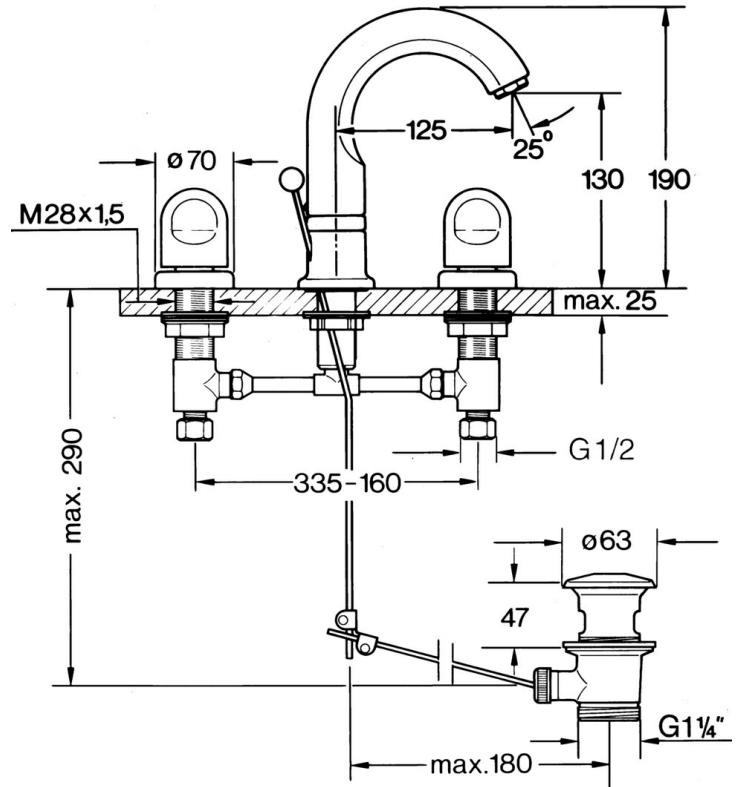

EAN: 4015474632004  
[static.hansa.com/0298210594](http://static.hansa.com/0298210594)

- Washbasin
- Two-grip
- Deck mounted
- Edelmessing

## Technical data

### Technical properties

Hot water supply	<b>max. +80°C</b>
Working pressure	<b>0.5-10 bar</b>
Material	<b>Brass</b>

### SP02982105

---

	<b>Name</b>	<b>Code</b>
1.1	O-ring, 32x2.5 Discontinued	59910233
1.2	Limiter Discontinued	59910534
1.3	Fixing nut kit	59910705
2.1	Fixing bolt, M4 Discontinued	59910234
2.2	Aerator, M24x1 STD CC A Edelmessing Discontinued	59906580
2.2	Aerator, M24x1 STD HC A	59902366
2.3	Aerator, M22/24 A	59902081
3	T-connector	59910687
3.1	O-ring, d 11x2 Discontinued	59910686
4.2	Sealing kit Discontinued	59910707
4.3	Cramping connector	59905061
4.4	Headpart, G1/2	59905114
4.5	Adapter White	59910235
5	Cover flange White Discontinued	59910096
5	Cover flange, d 70 mm	59910094
5	Cover flange Chrome/Satin Discontinued	59910095
7	Disk, M24x1.5	59910159
8	Handle	59910363
9	Pop-up waste	59904620
9	Pop-up waste Edelmessing Discontinued	59906734
9.1	Swivel joint	59904624
9.2	Pop-up operating rod Discontinued	59912022