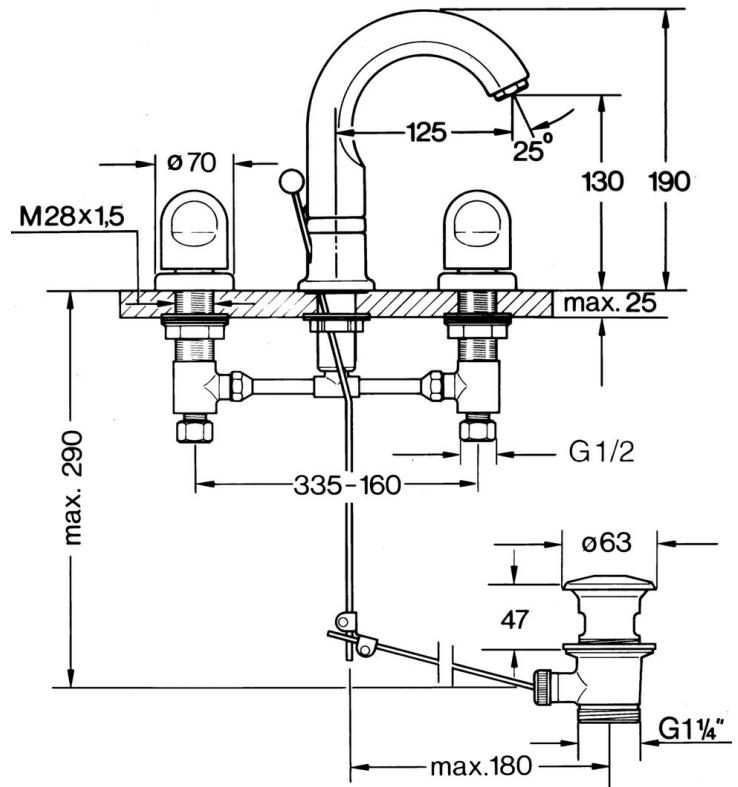

EAN: 4015474631984
static.hansa.com/0298210593

- Washbasin
- Two-grip
- Deck mounted

Technical data

Technical properties

Hot water supply	max. +80°C
Working pressure	0.5-10 bar
Material	Brass

Spare parts

SP02982105

	Name	Code
1.1	O-ring, 32x2.5 Discontinued	59910233
1.2	Limiter Discontinued	59910534
1.3	Fixing nut kit	59910705
2.1	Fixing bolt, M4 Discontinued	59910234
2.2	Aerator, M24x1 STD CC A Edelmessing Discontinued	59906580
2.2	Aerator, M24x1 STD HC A	59902366
2.3	Aerator, M22/24 A	59902081
3	T-connector	59910687
3.1	O-ring, d 11x2 Discontinued	59910686
4.2	Sealing kit Discontinued	59910707
4.3	Cramping connector	59905061
4.4	Headpart, G1/2	59905114
4.5	Adapter White	59910235
5	Cover flange White Discontinued	59910096
5	Cover flange, d 70 mm	59910094
5	Cover flange Chrome/Satin Discontinued	59910095
7	Disk, M24x1.5	59910159
8	Handle	59910363
9	Pop-up waste	59904620
9	Pop-up waste Edelmessing Discontinued	59906734
9.1	Swivel joint	59904624
9.2	Pop-up operating rod Discontinued	59912022