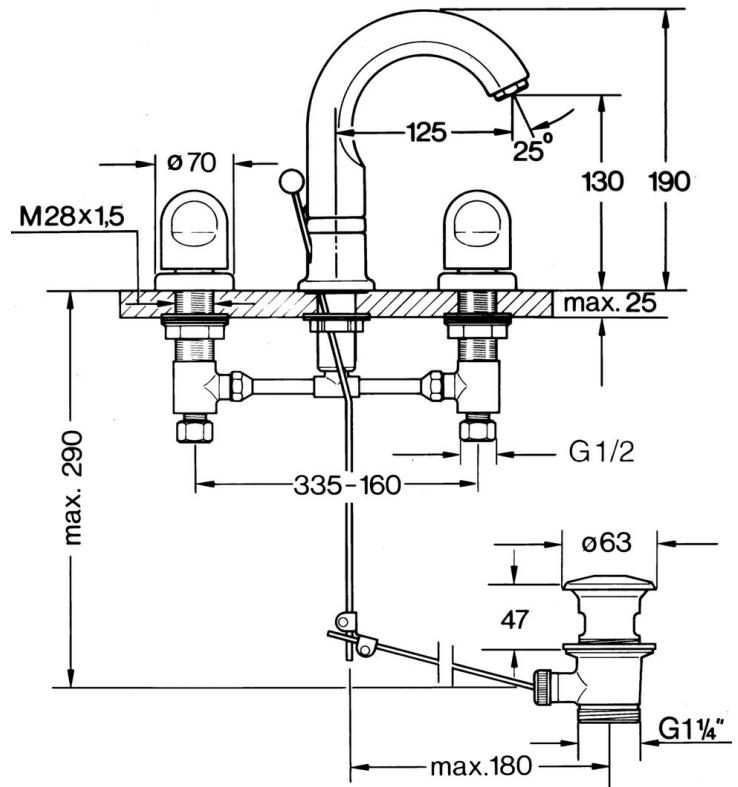

EAN: 4015474631977  
[static.hansa.com/0298210586](http://static.hansa.com/0298210586)

- Washbasin
- Two-grip
- Deck mounted

## Technical data

### Technical properties

Hot water supply	max. +80°C
Working pressure	0.5-10 bar
Material	Brass

### SP02982105

	<b>Name</b>	<b>Code</b>
1.1	O-ring, 32x2.5 Discontinued	59910233
1.2	Limiter Discontinued	59910534
1.3	Fixing nut kit	59910705
2.1	Fixing bolt, M4 Discontinued	59910234
2.2	Aerator, M24x1 STD CC A Edelmessing Discontinued	59906580
2.2	Aerator, M24x1 STD HC A	59902366
2.3	Aerator, M22/24 A	59902081
3	T-connector	59910687
3.1	O-ring, d 11x2 Discontinued	59910686
4.2	Sealing kit Discontinued	59910707
4.3	Cramping connector	59905061
4.4	Headpart, G1/2	59905114
4.5	Adapter White	59910235
5	Cover flange White Discontinued	59910096
5	Cover flange, d 70 mm	59910094
5	Cover flange Chrome/Satin Discontinued	59910095
7	Disk, M24x1.5	59910159
8	Handle	59910363
9	Pop-up waste	59904620
9	Pop-up waste Edelmessing Discontinued	59906734
9.1	Swivel joint	59904624
9.2	Pop-up operating rod Discontinued	59912022