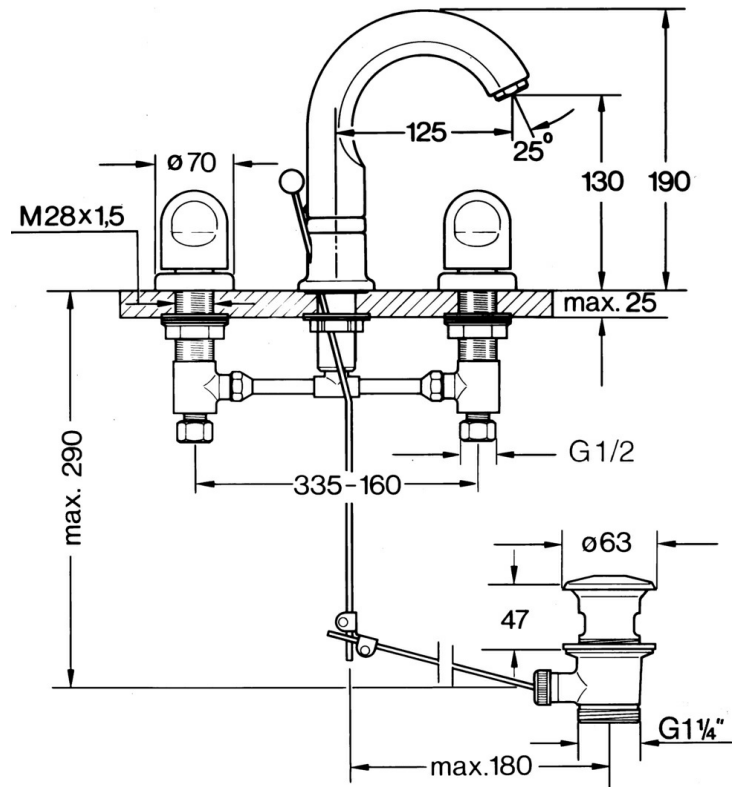

EAN: 4015474631960  
[static.hansa.com/0298210581](http://static.hansa.com/0298210581)

- Washbasin
- Two-grip
- Deck mounted

## Technical data

### Technical properties

Hot water supply	<b>max. +80°C</b>
Working pressure	<b>0.5-10 bar</b>
Material	<b>Brass</b>

### SP02982105

---

	<b>Name</b>	<b>Code</b>
1.1	O-ring, 32x2.5 Discontinued	59910233
1.2	Limiter Discontinued	59910534
1.3	Fixing nut kit	59910705
2.1	Fixing bolt, M4 Discontinued	59910234
2.2	Aerator, M24x1 STD CC A Edelmessing Discontinued	59906580
2.2	Aerator, M24x1 STD HC A	59902366
2.3	Aerator, M22/24 A	59902081
3	T-connector	59910687
3.1	O-ring, d 11x2 Discontinued	59910686
4.2	Sealing kit Discontinued	59910707
4.3	Cramping connector	59905061
4.4	Headpart, G1/2	59905114
4.5	Adapter White	59910235
5	Cover flange White Discontinued	59910096
5	Cover flange, d 70 mm	59910094
5	Cover flange Chrome/Satin Discontinued	59910095
7	Disk, M24x1.5	59910159
8	Handle	59910363
9	Pop-up waste	59904620
9	Pop-up waste Edelmessing Discontinued	59906734
9.1	Swivel joint	59904624
9.2	Pop-up operating rod Discontinued	59912022