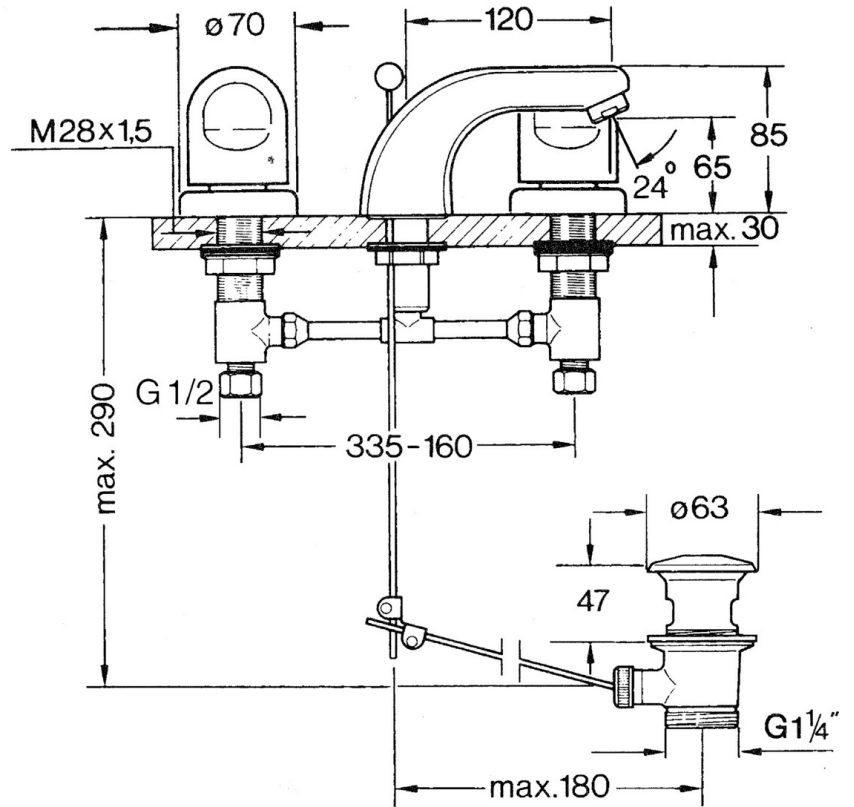

EAN: 4015474639928
static.hansa.com/0290210594

- Washbasin
- Two-grip
- Deck mounted
- Edelmessing
- Fixed spout

Technical data

Technical properties

Hot water supply	max. +80°C
Working pressure	0.5-10 bar
Material	Brass

Spare parts

SP02902105

	Name	Code
1.3	Fixing nut kit	59910705
2.2	Aerator, M24x1 STD HC A	59902366
2.2	Aerator, M24x1 A White Discontinued	59905419
2.2	Aerator, M24x1 STD CC A Edelmessing Discontinued	59906580
2.3	Aerator, M22/24 A	59902081
3	T-connector	59910687
3.1	O-ring, d 11x2 Discontinued	59910686
4.2	Sealing kit Discontinued	59910707
4.3	Cramping connector	59905061
4.4	Headpart, G1/2	59905114
4.5	Adapter White	59910235
5	Cover flange Discontinued	59910200
7	Disk, M24x1.5	59910159
8	Handle	59910363
9	Pop-up waste	59904620
9	Pop-up waste Edelmessing Discontinued	59906734
9.1	Swivel joint	59904624
9.2	Pop-up operating rod	59906423