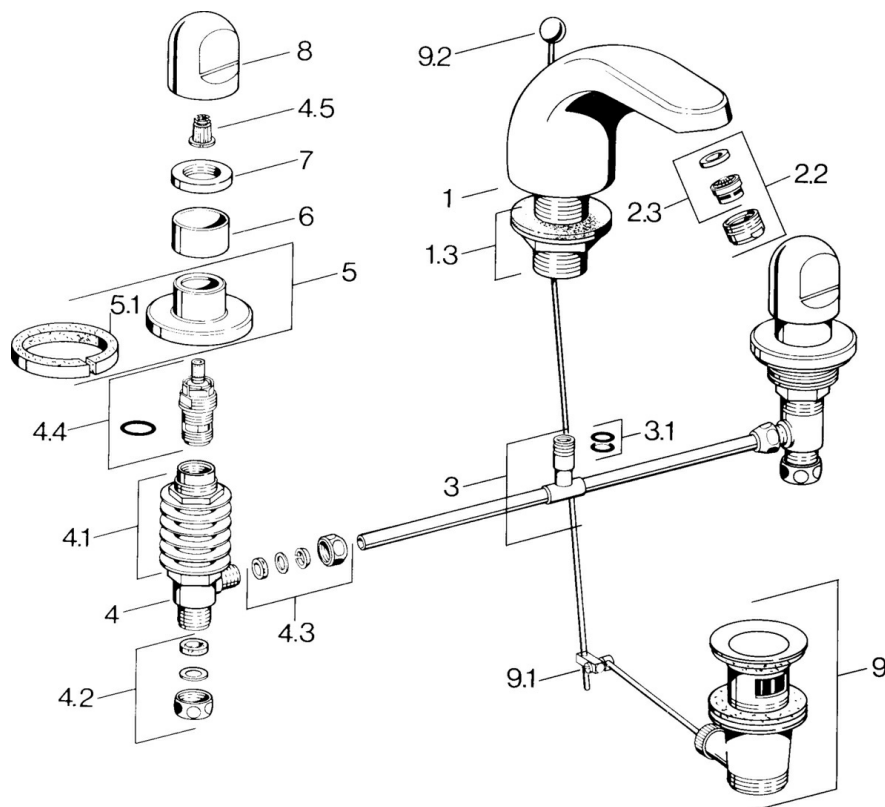

EAN: 4015474639928
static.hansa.com/0290210594

- Washbasin
- Two-grip
- Deck mounted
- Edelmessing
- Fixed spout

Technical data

Technical properties

Hot water supply	max. +80°C
Working pressure	0.5-10 bar
Material	Brass

Spare parts

SP02902105

	Name	Code
1.3	Fixing nut kit	59910705
2.2	Aerator, M24x1 STD HC A	59902366
2.2	Aerator, M24x1 A White Discontinued	59905419
2.2	Aerator, M24x1 STD CC A Edelmessing Discontinued	59906580
2.3	Aerator, M22/24 A	59902081
3	T-connector	59910687
3.1	O-ring, d 11x2 Discontinued	59910686
4.2	Sealing kit Discontinued	59910707
4.3	Cramping connector	59905061
4.4	Headpart, G1/2	59905114
4.5	Adapter White	59910235
5	Cover flange Discontinued	59910200
7	Disk, M24x1.5	59910159
8	Handle	59910363
9	Pop-up waste	59904620
9	Pop-up waste Edelmessing Discontinued	59906734
9.1	Swivel joint	59904624
9.2	Pop-up operating rod	59906423